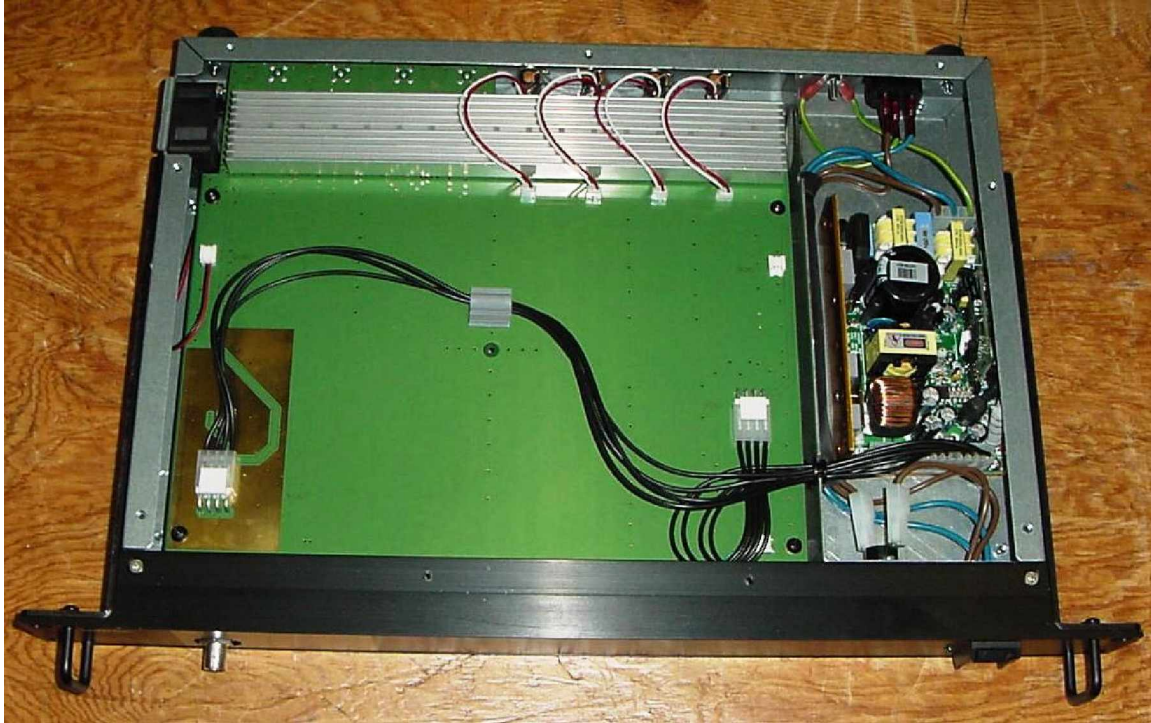

Company: Shure, Inc.
Model: PA421SWB Antenna Combiner
Date: 07-31-2008
Photo Description: **Top cover removed**

Company: Shure, Inc.
Model: PA421SWB Antenna Combiner
Date: 07-31-2008
Photo Description: **Circuit board removed**

Company: Shure, Inc.
Model: PA421SWB Antenna Combiner
Date: 07-31-2008
Photo Description: Circuit board – front half of side 1

Company: Shure, Inc.
Model: PA421SWB Antenna Combiner
Date: 07-31-2008
Photo Description: Circuit board – back half of side 1