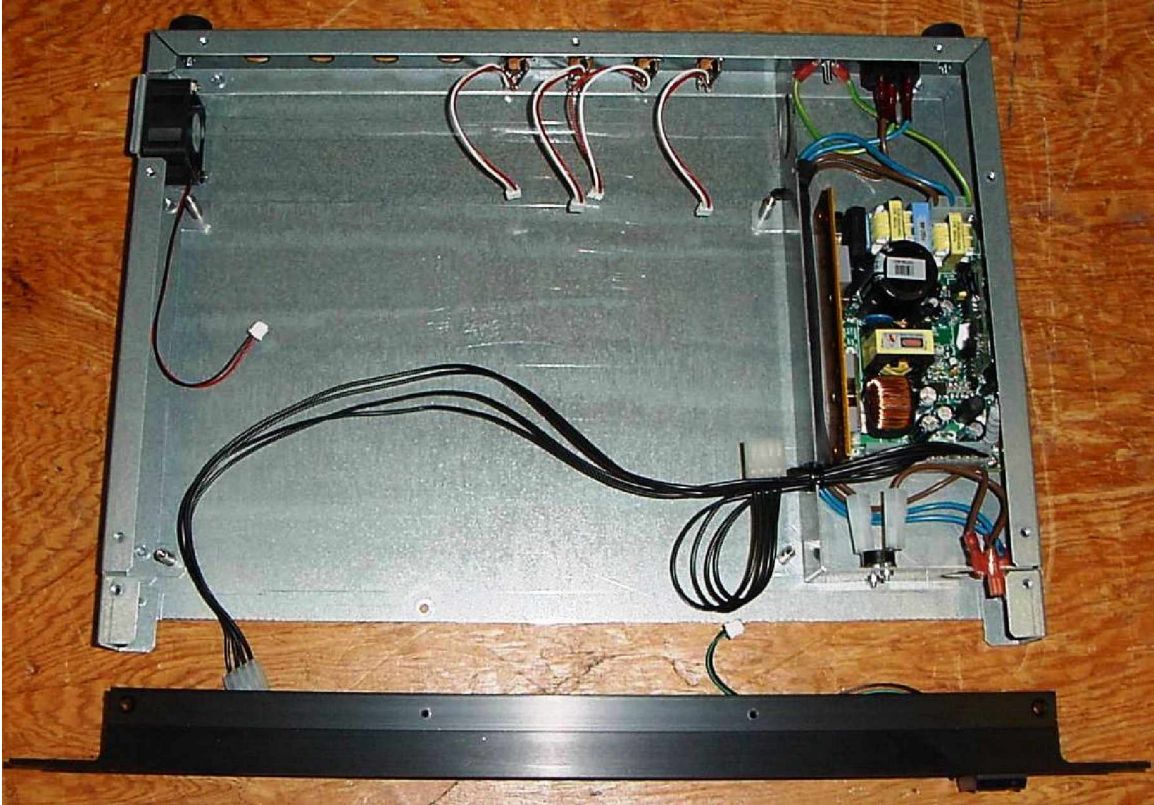

Company: Shure, Inc.
Model: PA421SWB Antenna Combiner
Date: 07-31-2008
Photo Description: **Top cover removed**

Company: Shure, Inc.
Model: PA421SWB Antenna Combiner
Date: 07-31-2008
Photo Description: **Circuit board removed**

Company: Shure, Inc.
Model: PA421SWB Antenna Combiner
Date: 07-31-2008
Photo Description: Circuit board – front half of side 1

Company: Shure, Inc.
Model: PA421SWB Antenna Combiner
Date: 07-31-2008
Photo Description: Circuit board – back half of side 1