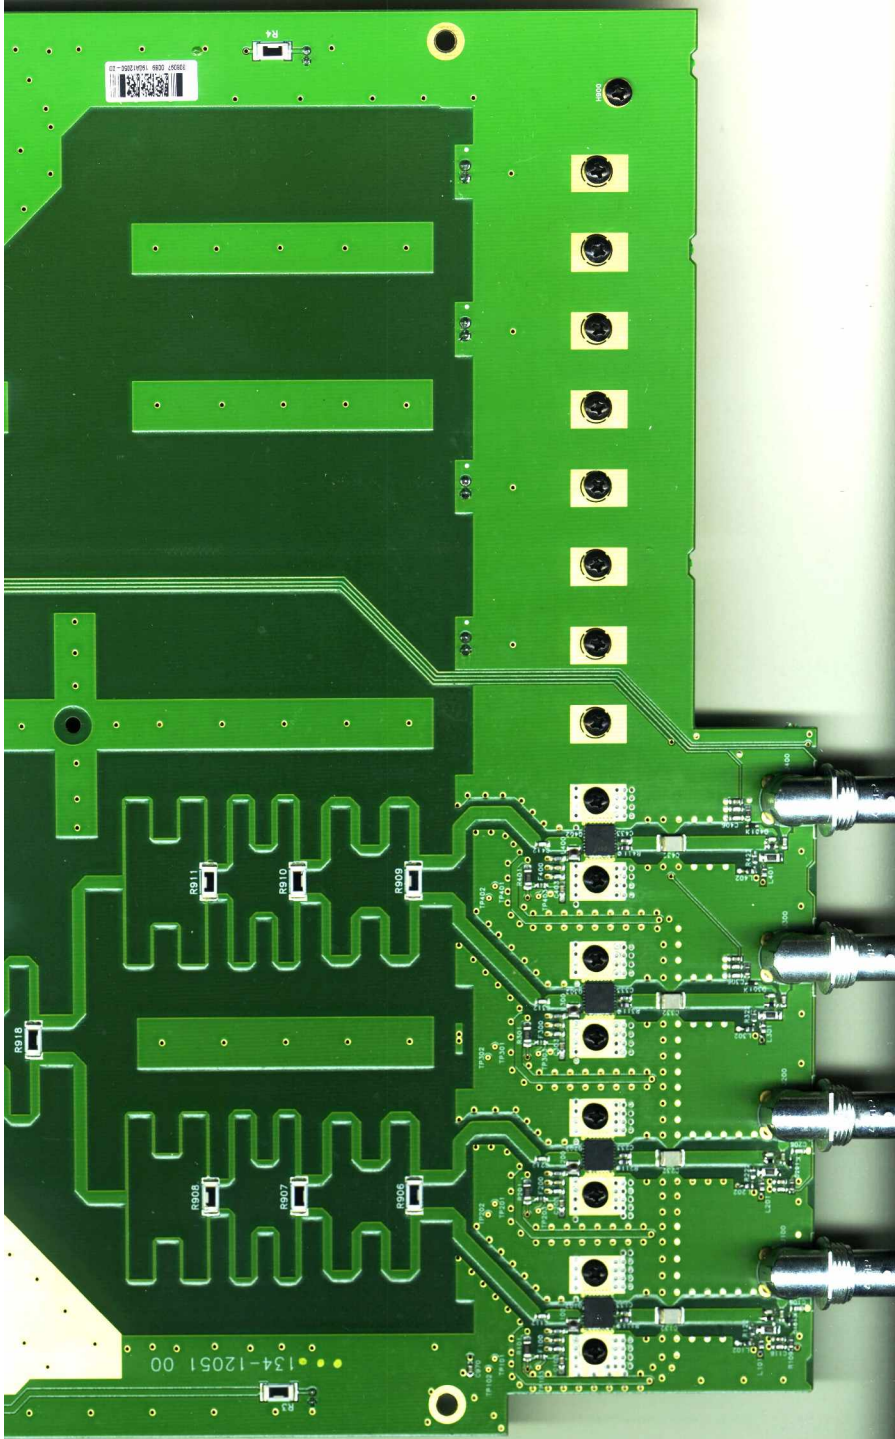

Company: Shure, Inc.
Model: PA421SWB Antenna Combiner
Date: 07-31-2008
Photo Description: **Top cover removed**

Company: Shure, Inc.
Model: PA421SWB Antenna Combiner
Date: 07-31-2008
Photo Description: **Circuit board removed**

Company: Shure, Inc.
Model: PA421SWB Antenna Combiner
Date: 07-31-2008
Photo Description: Circuit board – front half of side 1

Company: Shure, Inc.
Model: PA421SWB Antenna Combiner
Date: 07-31-2008
Photo Description: Circuit board – back half of side 1