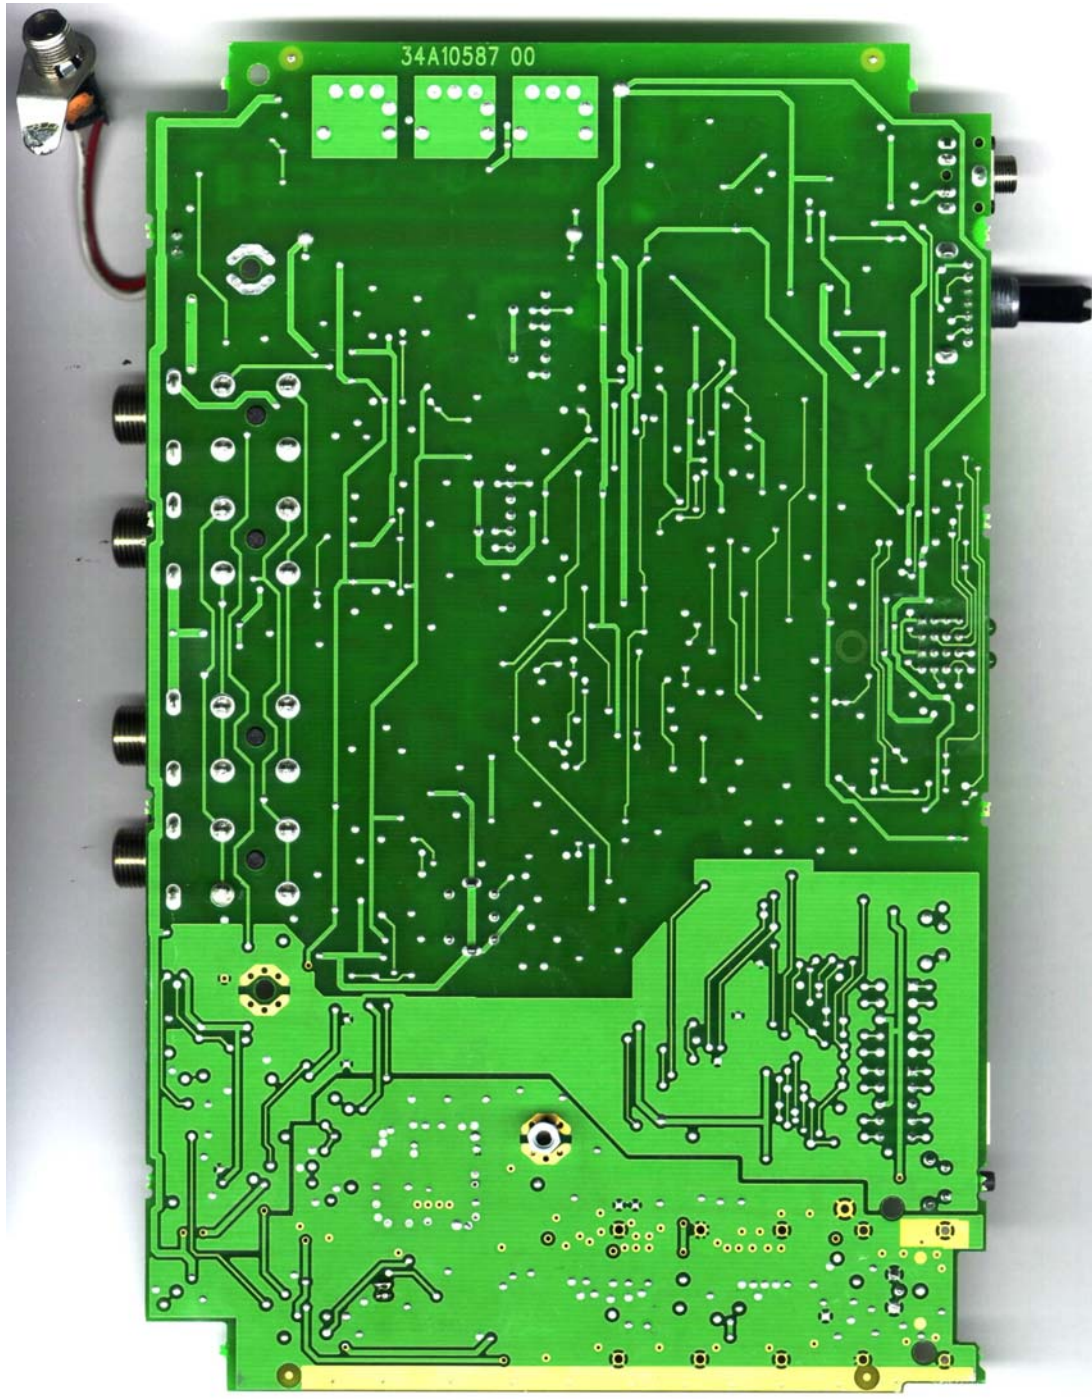

Company: Shure, Inc.

Model: P4T

FCC ID: DD4P4TA

Date: 07-02-2007

Photo Description: **Front cover removed**

Company: Shure, Inc.
Model: P4T
FCC ID: DD4P4TA
Date: 07-02-2007
Photo Description: Back cover removed

Company: Shure, Inc.

Model: P4T

FCC ID: DD4P4TA

Date: 07-02-2007

Photo Description: Antenna

Company: Shure, Inc.
Model: P4T
FCC ID: DD4P4TA
Date: 07-02-2007
Photo Description: Circuit board component side

Company: Shure, Inc.

Model: P4T

FCC ID: DD4P4TA

Date: 07-02-2007

Photo Description: Circuit board solder side

Company: Shure, Inc.
Model: P4T
FCC ID: DD4P4TA
Date: 07-02-2007
Photo Description: Inside covers