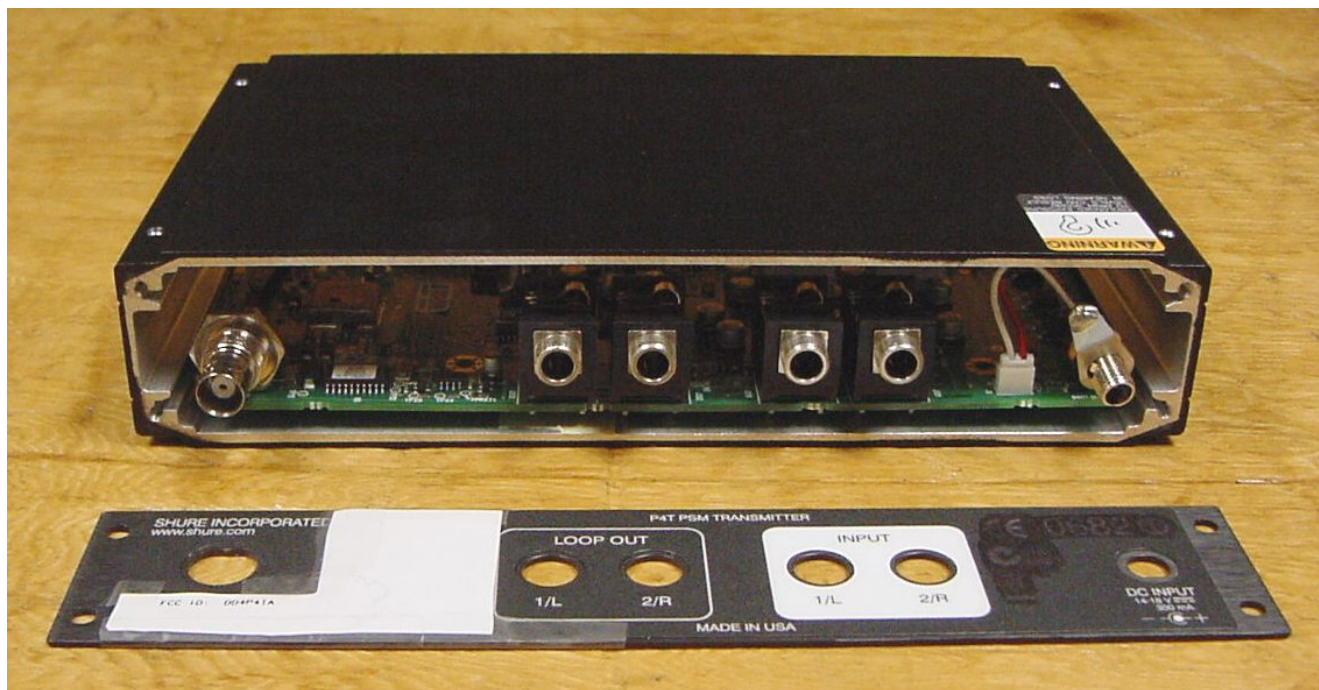

Company: Shure, Inc.

Model: P4T

FCC ID: DD4P4TA

Date: 07-02-2007

Photo Description: **Front cover removed**

Company: Shure, Inc.
Model: P4T
FCC ID: DD4P4TA
Date: 07-02-2007
Photo Description: Back cover removed

Company: Shure, Inc.

Model: P4T

FCC ID: DD4P4TA

Date: 07-02-2007

Photo Description: Antenna

Company: Shure, Inc.
Model: P4T
FCC ID: DD4P4TA
Date: 07-02-2007
Photo Description: Circuit board component side

Company: Shure, Inc.

Model: P4T

FCC ID: DD4P4TA

Date: 07-02-2007

Photo Description: Circuit board solder side

Company: Shure, Inc.
Model: P4T
FCC ID: DD4P4TA
Date: 07-02-2007
Photo Description: Inside covers