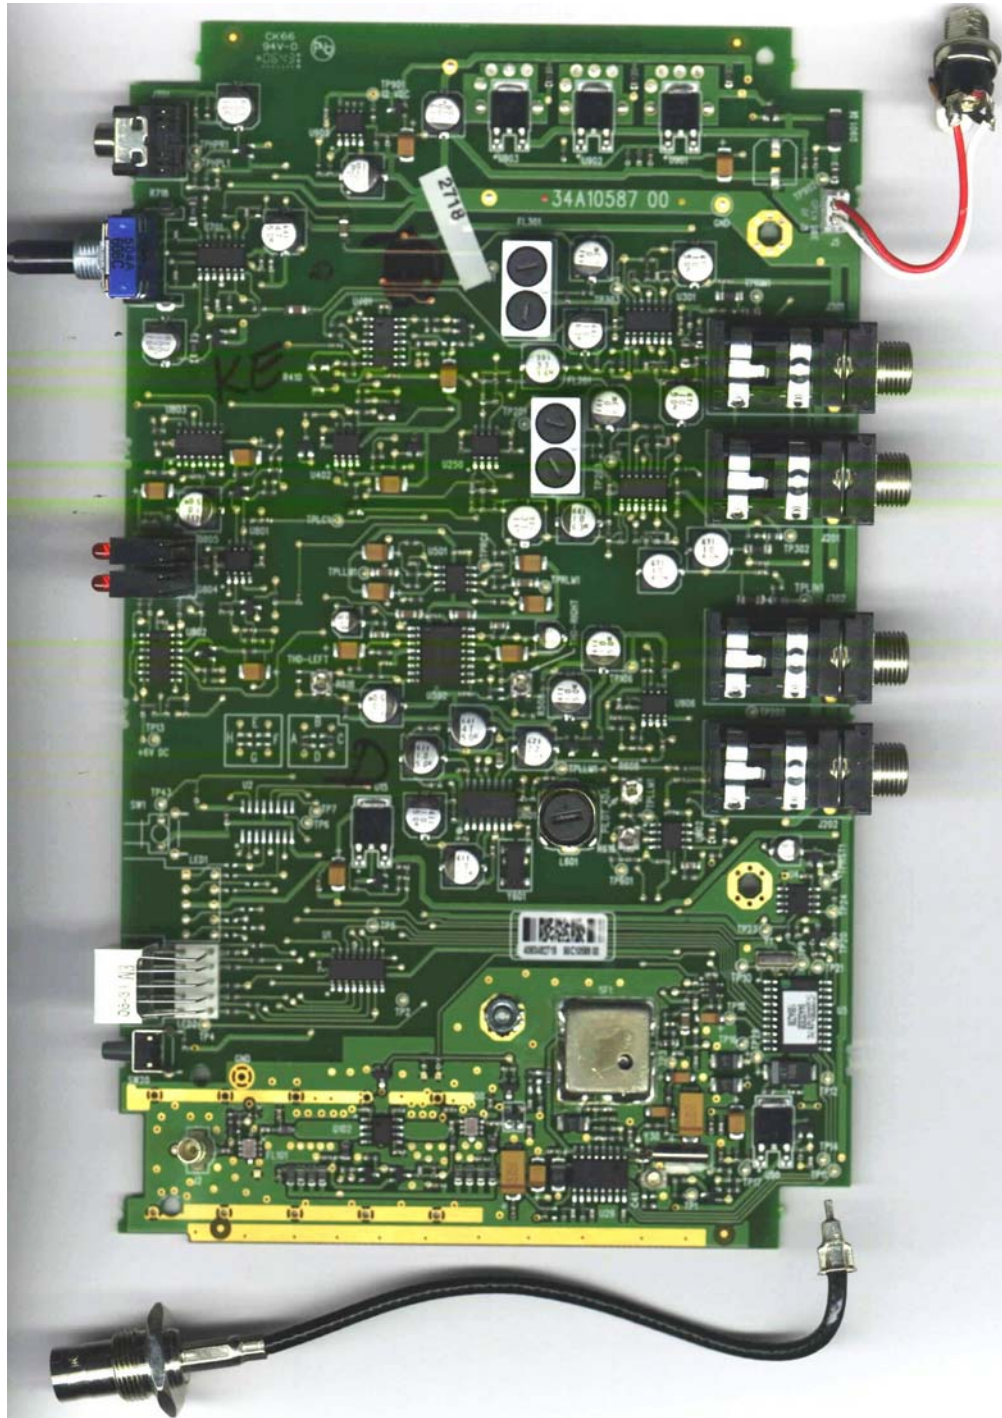

Company: Shure, Inc.

Model: P4T

FCC ID: DD4P4TA

Date: 07-02-2007

Photo Description: **Front cover removed**

Company: Shure, Inc.
Model: P4T
FCC ID: DD4P4TA
Date: 07-02-2007
Photo Description: Back cover removed

Company: Shure, Inc.

Model: P4T

FCC ID: DD4P4TA

Date: 07-02-2007

Photo Description: Antenna

Company: Shure, Inc.
Model: P4T
FCC ID: DD4P4TA
Date: 07-02-2007
Photo Description: Circuit board component side

Company: Shure, Inc.

Model: P4T

FCC ID: DD4P4TA

Date: 07-02-2007

Photo Description: Circuit board solder side

Company: Shure, Inc.
Model: P4T
FCC ID: DD4P4TA
Date: 07-02-2007
Photo Description: Inside covers