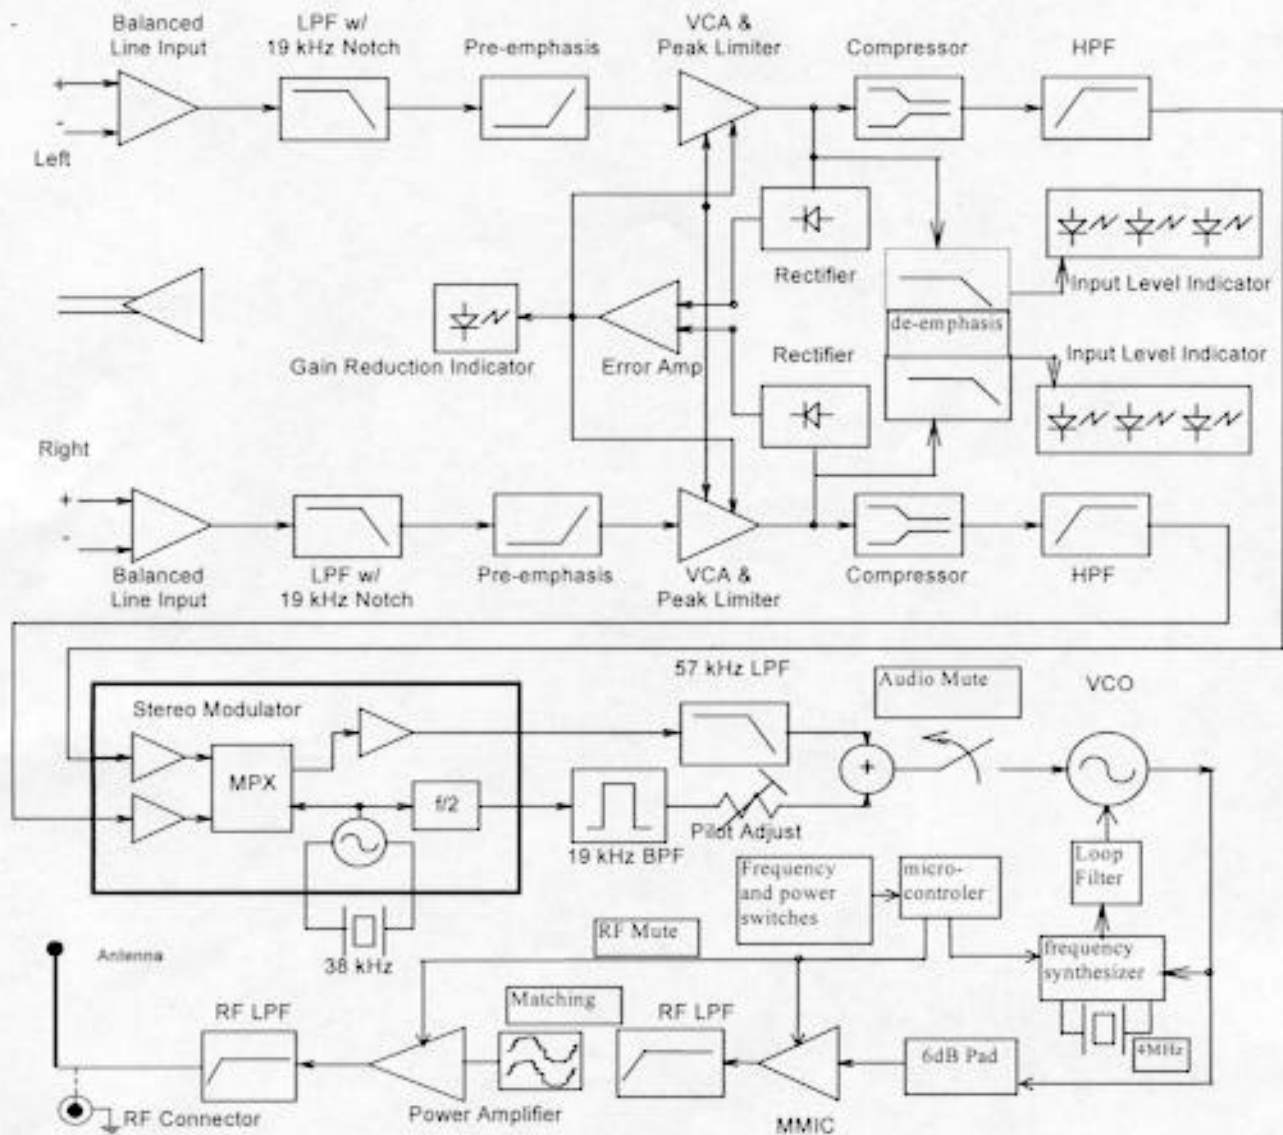

System Block Diagram

ISS	Record of Changes Made
1.	Production Release

Exp Dwg. No:	16948
Used in:	SHURE BROTHERS INC. 222 HARTREY AVENUE EVANSTON, IL 60202 PHONE 847-866-2200 <i>Microphones-Electronic Components</i>
Typed:	A.Voukidis
Checked:	A.Voukidis
Approved:	
Approved:	