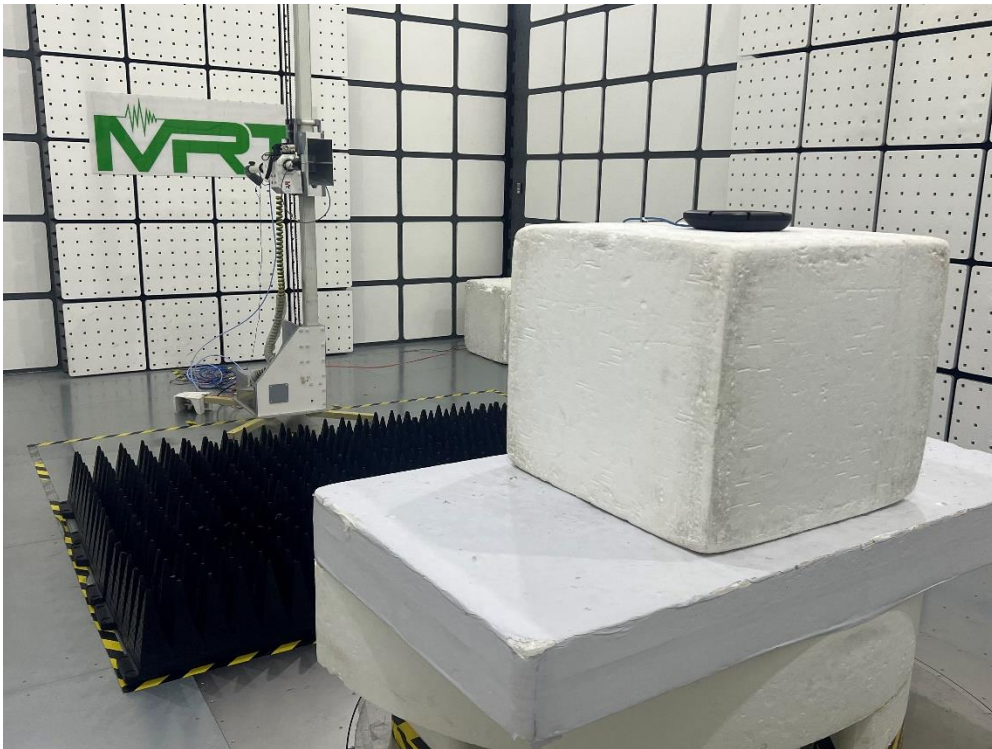

RF Test Setup Photo

Test Mode 1

Description: Front View of Conducted Emission Test Setup for Power Port

Test Mode 1

Description: Back View of Conducted Emission Test Setup for Power Port

Description: Radiated Spurious Emission Test Setup for Below 1GHz

Description: Radiated Spurious Emission Test Setup for Above 1GHz

Description: Conducted Test Setup