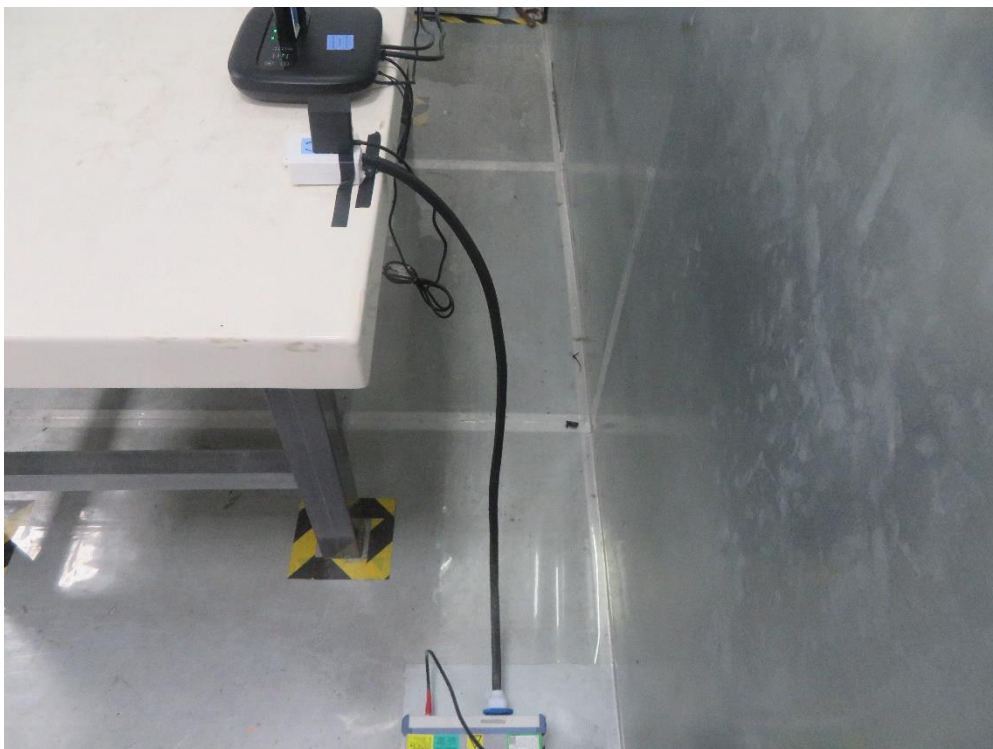

RF Test Setup Photo

Test Mode 1

Description: Front View of Conducted Emission Test Setup for Power Port

Test Mode 1

Description: Back View of Conducted Emission Test Setup for Power Port

Description: Radiated Spurious Emission Test Setup for Below 1GHz

Description: Radiated Spurious Emission Test Setup for Above 1GHz

Description: Conducted Test Setup