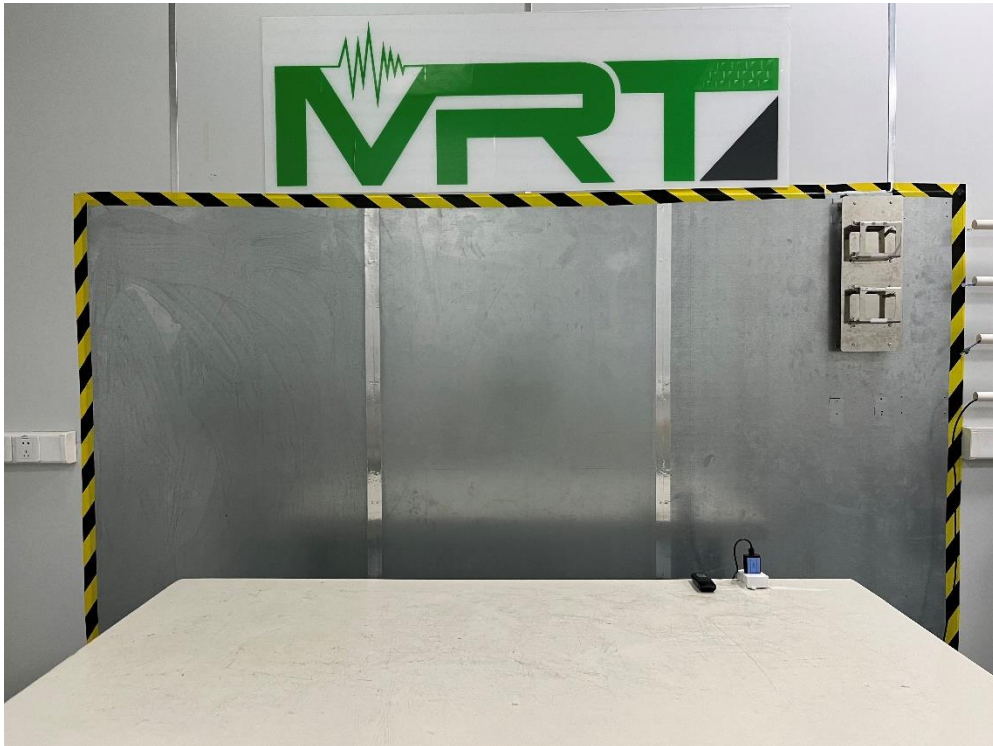

RF Test Setup Photo

Description: Front View of Conducted Emission Test Setup for Power Port

Description: Back View of Conducted Emission Test Setup for Power Port

Description: Radiated Spurious Emission Test Setup for Below 1GHz

Description: Radiated Spurious Emission Test Setup for Above 1GHz

Description: Conducted Test Setup