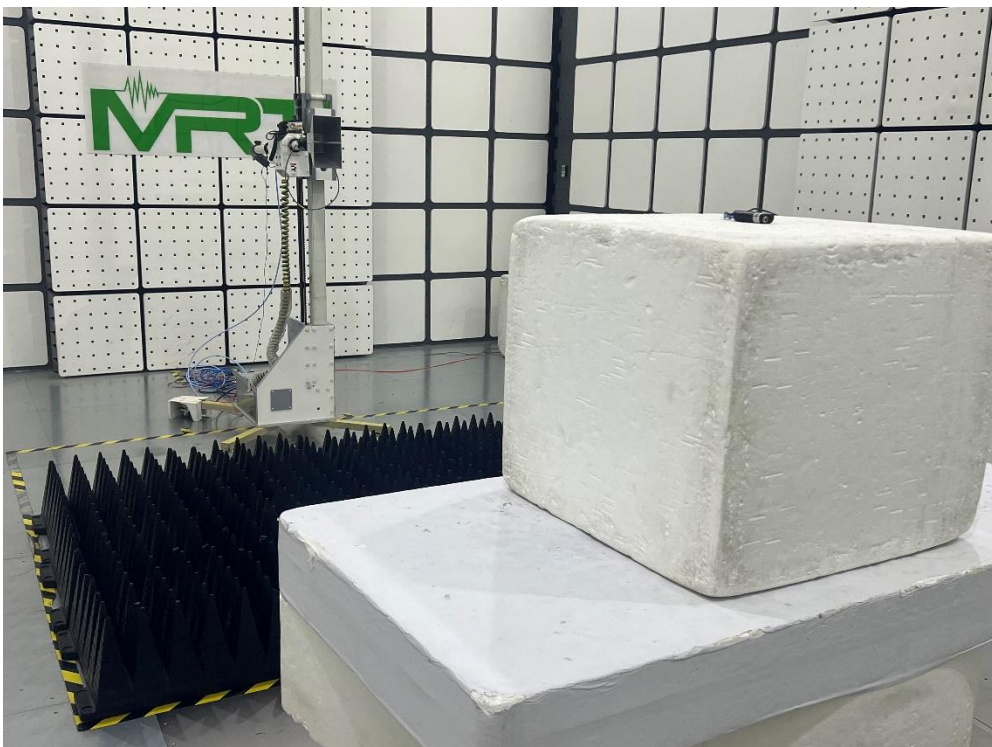

RF Test Setup Photo

Description: Front View of Conducted Emission Test Setup for Power Port

Description: Back View of Conducted Emission Test Setup for Power Port

Description: Radiated Spurious Emission Test Setup for Below 1GHz

Description: Radiated Spurious Emission Test Setup for Above 1GHz

Description: Conducted Test Setup