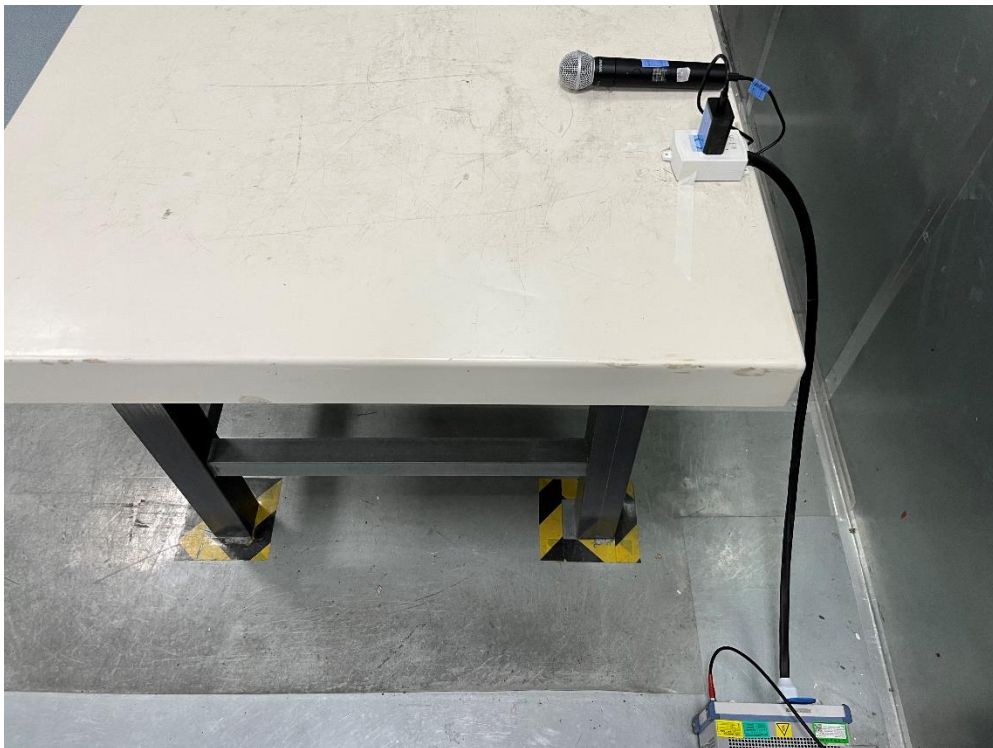

RF Test Setup Photo

Description: Front View of Conducted Emission Test Setup for Power Port

Description: Back View of Conducted Emission Test Setup for Power Port

Description: Radiated Spurious Emission Test Setup for Below 1GHz

Description: Radiated Spurious Emission Test Setup for Above 1GHz

Description: Conducted Test Setup

SAR Test Setup Photograph

Description: Body 0° Position with 0mm gap

Description: Body 90° Position with 0mm gap

Description: Body 180° Position with 0mm gap

Description: Body 270° Position with 0mm gap

Description: Body Top with 0mm gap

Description: Body Bottom with 0mm gap

Description: Extremity 0° Position with 0mm gap

Description: Extremity 90° Position with 0mm gap

Description: Extremity 180° Position with 0mm gap

Description: Extremity 270° Position with 0mm gap