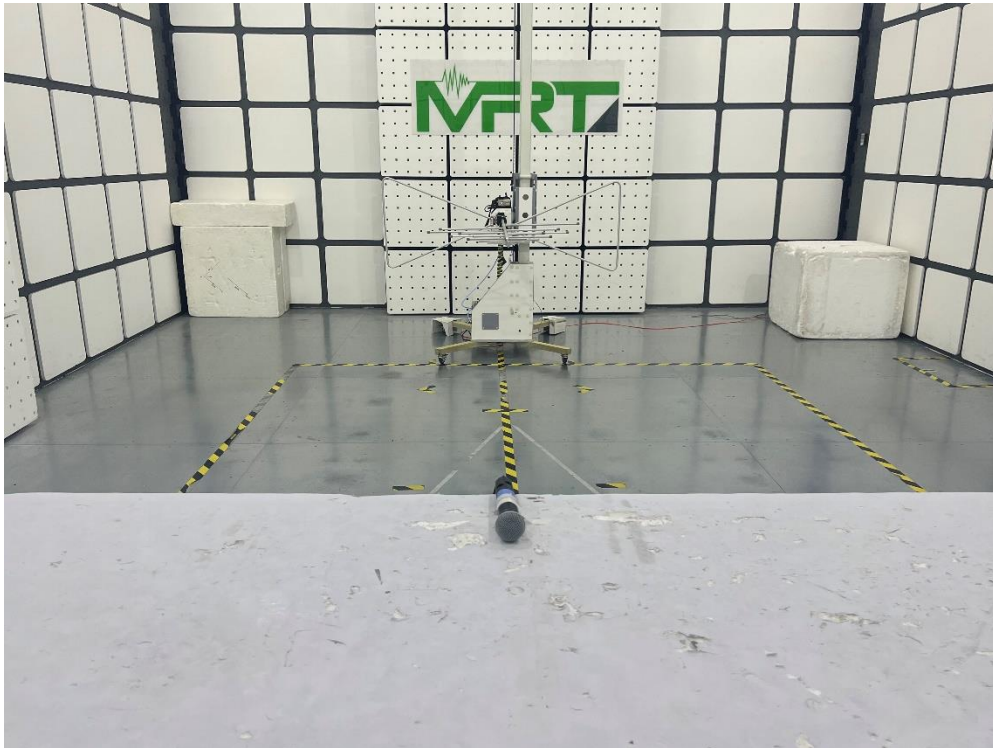

RF Test Setup Photo

Description: Front View of Conducted Emission Test Setup for Power Port

Description: Back View of Conducted Emission Test Setup for Power Port

Description: Radiated Spurious Emission Test Setup for Below 1GHz

Description: Radiated Spurious Emission Test Setup for Above 1GHz

Description: Conducted Test Setup

SAR Test Setup Photograph

Description: Body 0° Position with 0mm gap

Description: Body 90° Position with 0mm gap

Description: Body 180° Position with 0mm gap

Description: Body 270° Position with 0mm gap

Description: Body Top with 0mm gap

Description: Body Bottom with 0mm gap

Description: Extremity 0° Position with 0mm gap

Description: Extremity 90° Position with 0mm gap

Description: Extremity 180° Position with 0mm gap

Description: Extremity 270° Position with 0mm gap