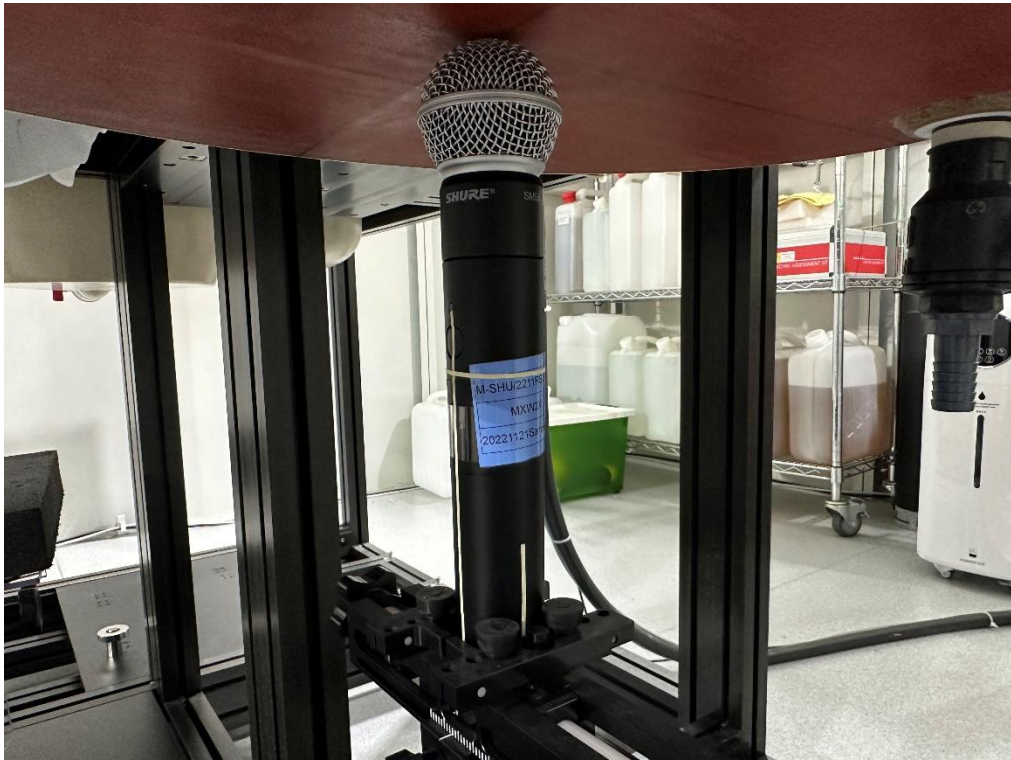

RF Test Setup Photo

Description: Front View of Conducted Emission Test Setup for Power Port

Description: Back View of Conducted Emission Test Setup for Power Port

Description: Radiated Spurious Emission Test Setup for Below 1GHz

Description: Radiated Spurious Emission Test Setup for Above 1GHz

Description: Conducted Test Setup

SAR Test Setup Photograph

Description: Body 0° Position with 0mm gap

Description: Body 90° Position with 0mm gap

Description: Body 180° Position with 0mm gap

Description: Body 270° Position with 0mm gap

Description: Body Top with 0mm gap

Description: Body Bottom with 0mm gap

Description: Extremity 0° Position with 0mm gap

Description: Extremity 90° Position with 0mm gap

Description: Extremity 180° Position with 0mm gap

Description: Extremity 270° Position with 0mm gap