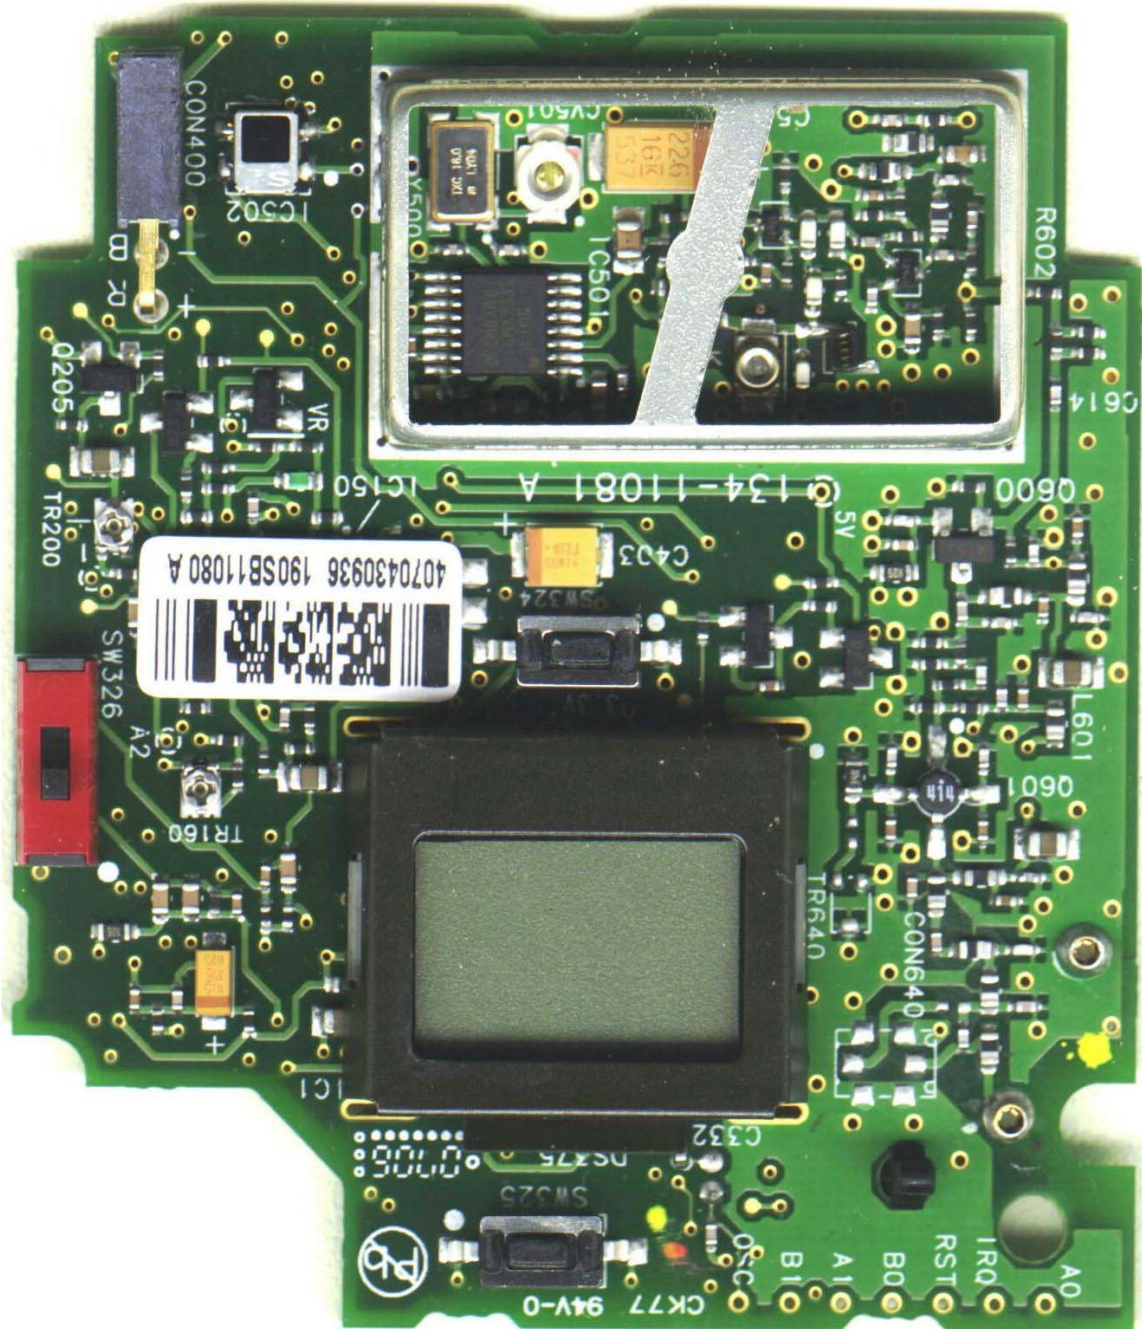

Company: Shure, Inc.

Model: MX890

Date: 07-24-2007

Photo Description: **Battery cover removed**

Company: Shure, Inc.

Model: MX890

Date: 07-24-2007

Photo Description: Display / battery compartment removed

Company: Shure, Inc.

Model: MX890

Date: 07-24-2007

Photo Description: PCB 1, display side, with shield

Company: Shure, Inc.

Model: MX890

Date: 07-24-2007

Photo Description: **PCB 1, side 1, shield removed**