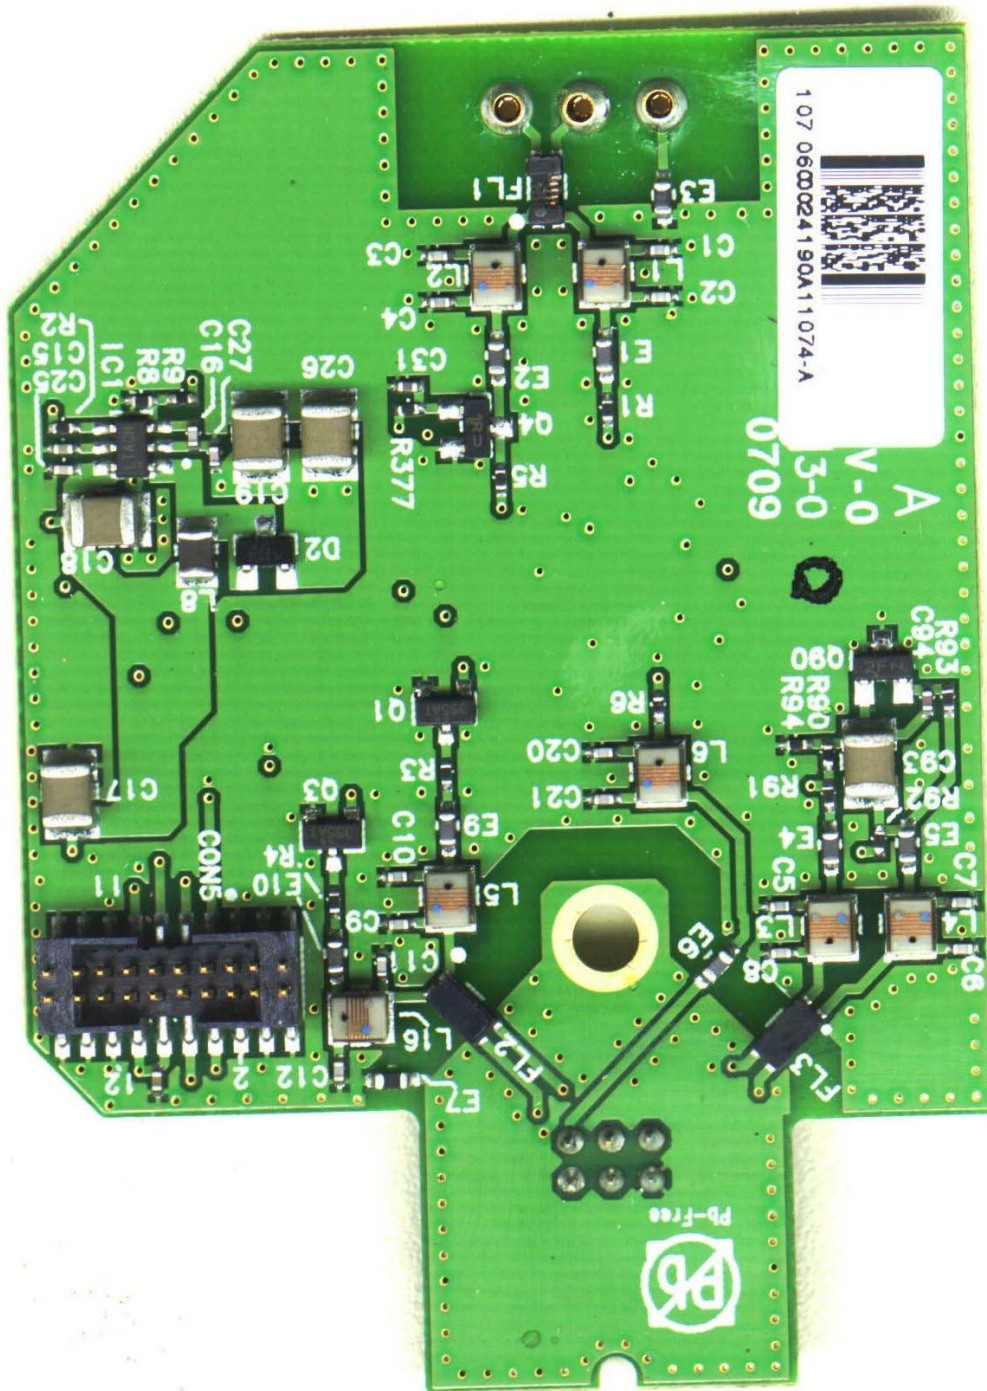

Company: Shure, Inc.

Model: MX890

Date: 07-24-2007

Photo Description: **Battery cover removed**

Company: Shure, Inc.

Model: MX890

Date: 07-24-2007

Photo Description: Display / battery compartment removed

Company: Shure, Inc.

Model: MX890

Date: 07-24-2007

Photo Description: PCB 1, display side, with shield

Company: Shure, Inc.

Model: MX890

Date: 07-24-2007

Photo Description: **PCB 1, side 1, shield removed**

Company: Shure, Inc.  
Model: MX890  
Date: 07-24-2007  
Photo Description: PCB 1, side 2

Company: Shure, Inc.

Model: MX890

Date: 07-24-2007

Photo Description: PCB 2, side 1

Company: Shure, Inc.

Model: MX890

Date: 07-24-2007

Photo Description: PCB 2, side 2

Company: Shure, Inc.

Model: MX890

Date: 07-24-2007

Photo Description: Inside covers

Company: Shure, Inc.

Model: MX890