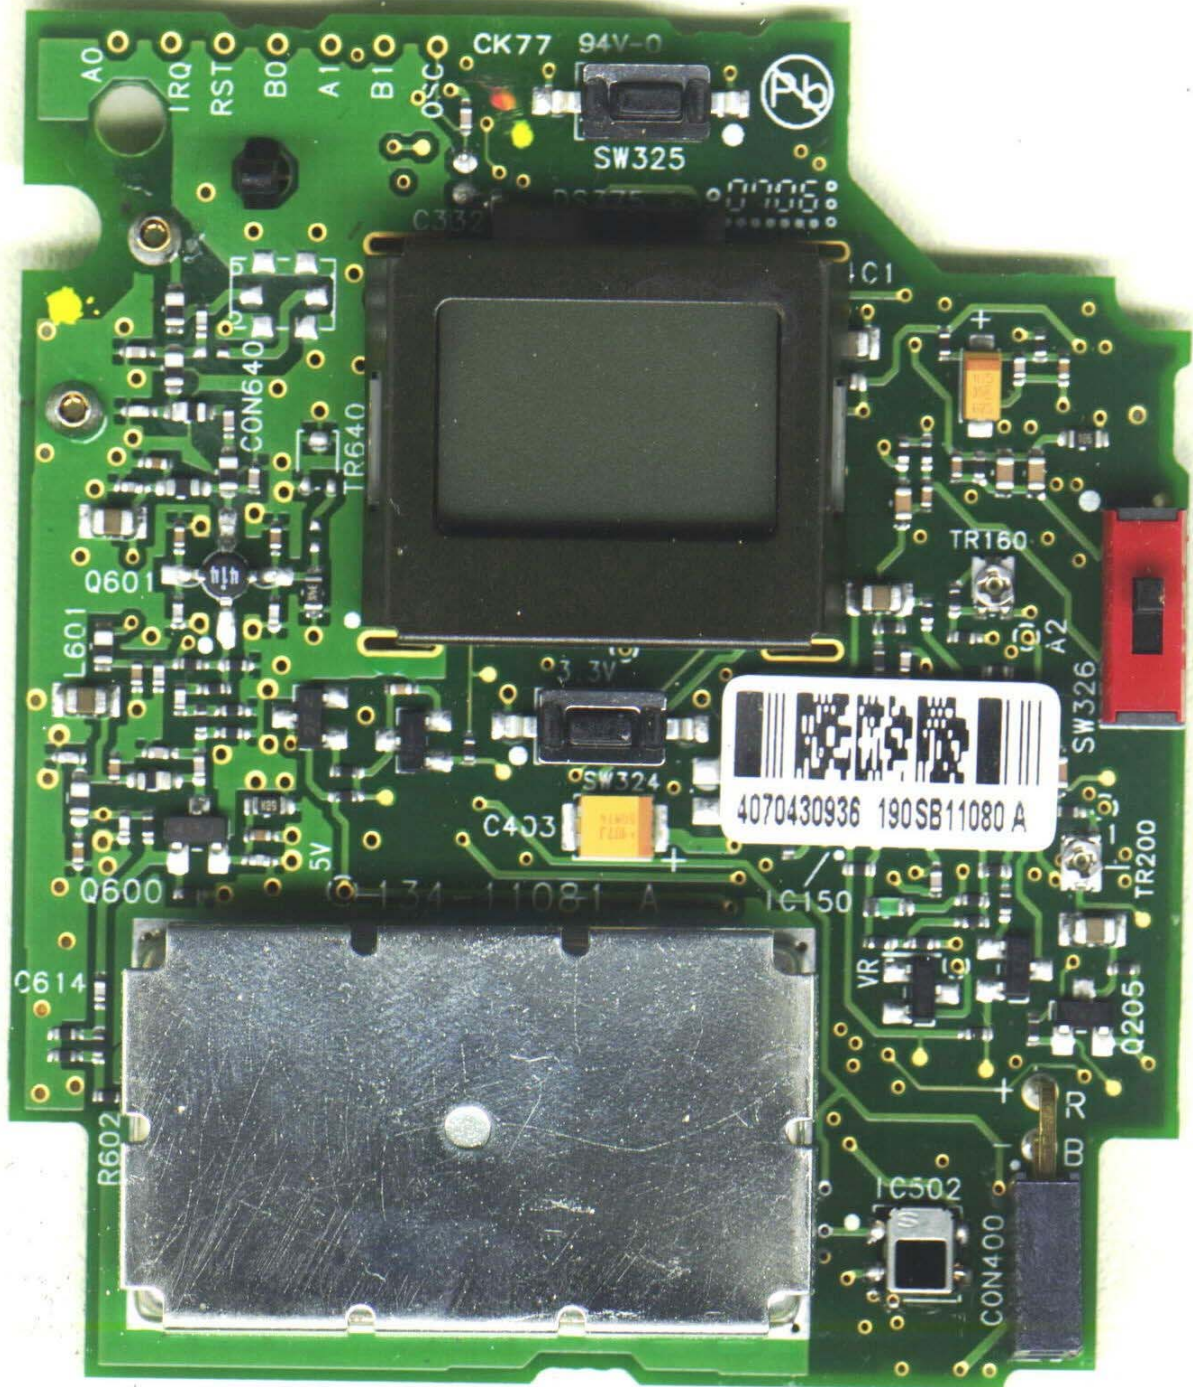

Company: Shure, Inc.

Model: MX890

Date: 07-24-2007

Photo Description: **Battery cover removed**

Company: Shure, Inc.

Model: MX890

Date: 07-24-2007

Photo Description: Display / battery compartment removed

Company: Shure, Inc.

Model: MX890

Date: 07-24-2007

Photo Description: PCB 1, display side, with shield

Company: Shure, Inc.

Model: MX890

Date: 07-24-2007

Photo Description: **PCB 1, side 1, shield removed**