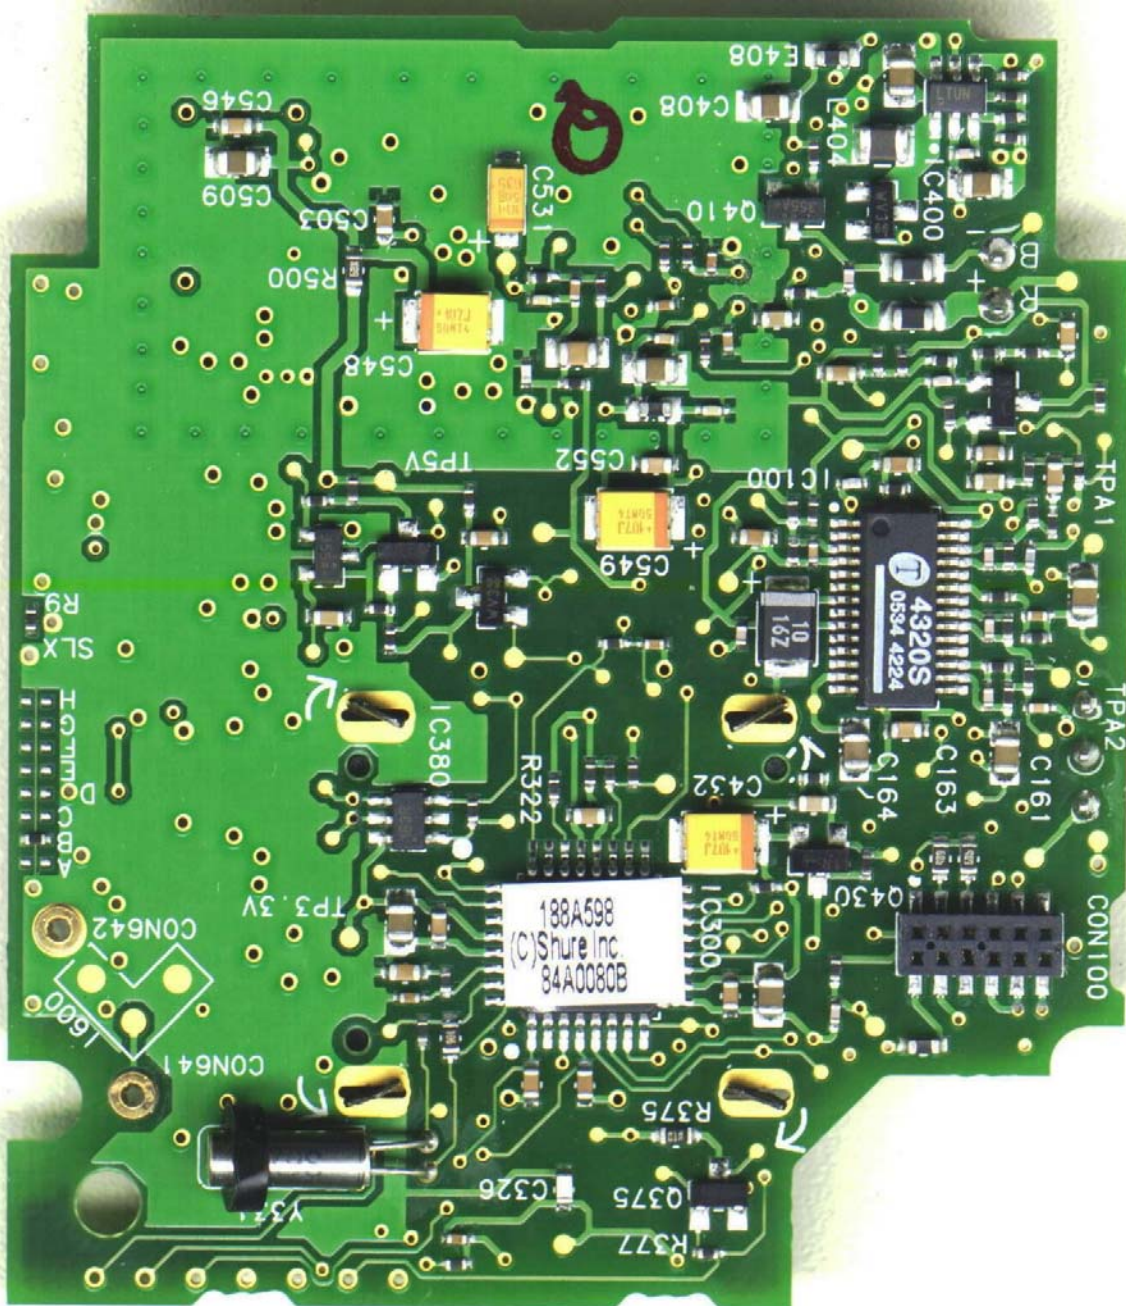

Company: Shure, Inc.
Model: MX890
Date: 07-24-2007
Photo Description: PCB 1, side 2