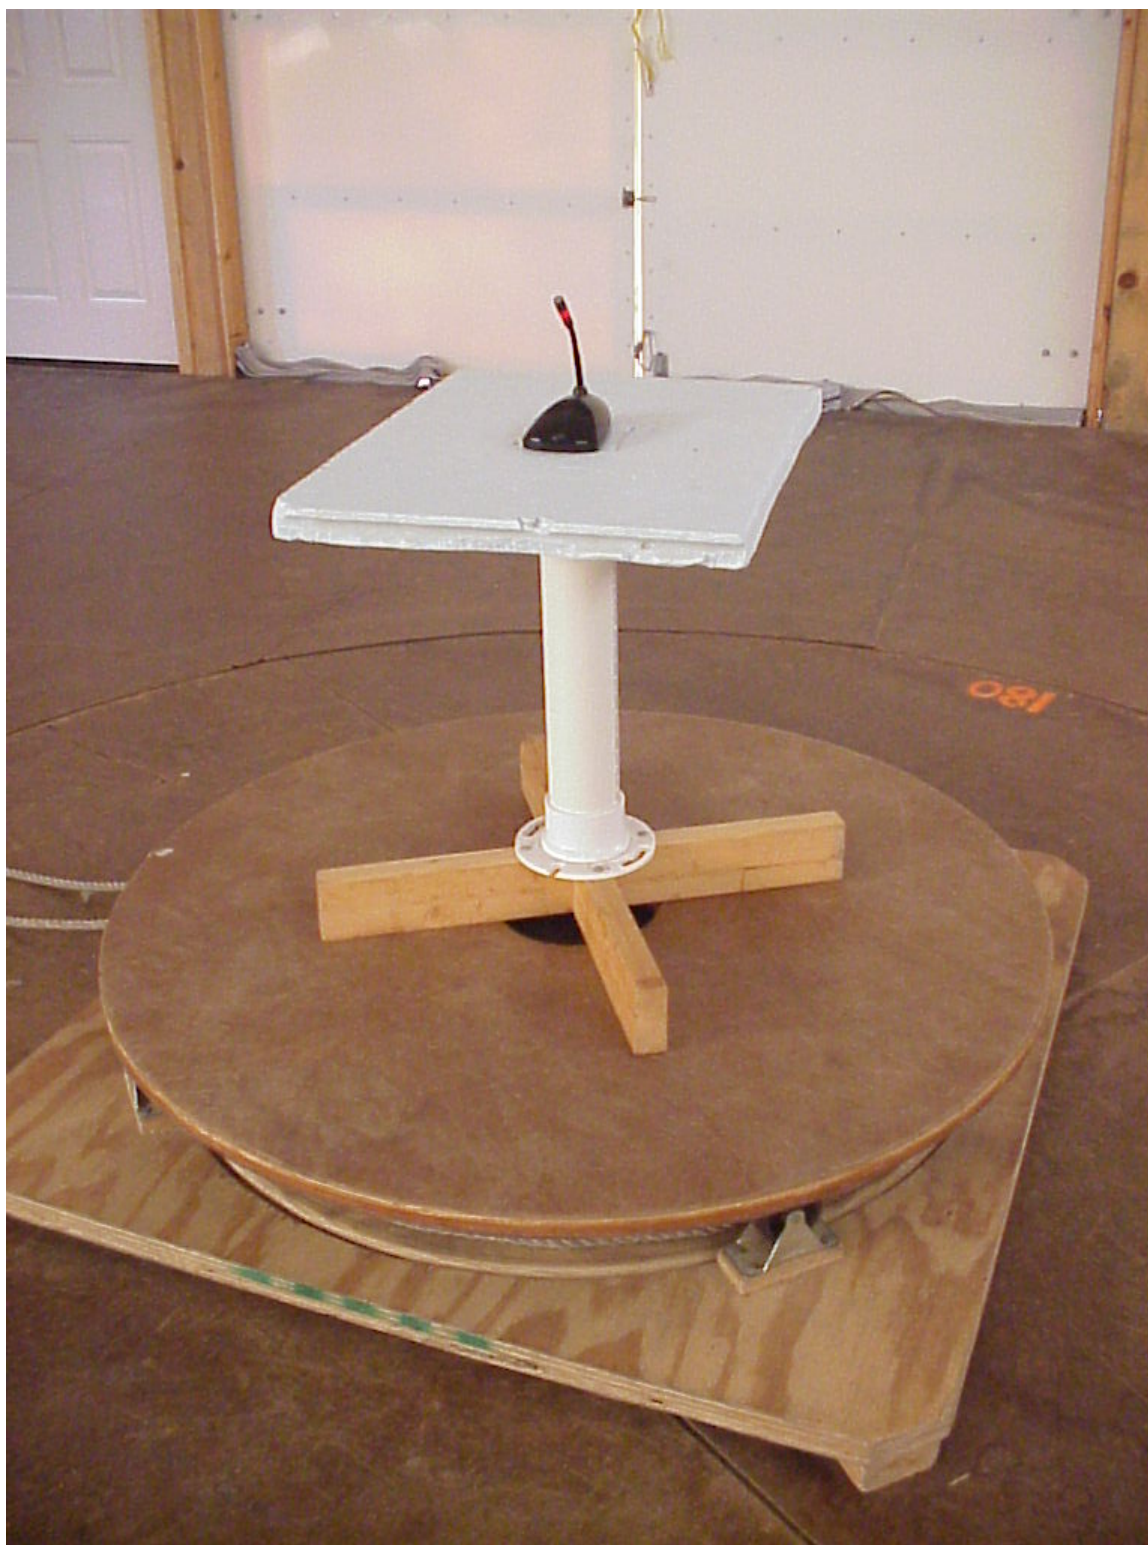

Company: Shure, Inc.

Model: MX890 G5

Photo Description: **Radiated – front, 6 inch boom**

Company: Shure, Inc.
Model: MX890 G5
Photo Description: **Radiated – back, 6 inch boom**

Company: Shure, Inc.

Model: MX890 G5

Photo Description: **Radiated – front, 10 inch boom**

Company: Shure, Inc.

Model: MX890 G5

Photo Description: **Radiated – back, 10 inch boom**

Company: Shure, Inc.

Model: MX890 G5

Photo Description: **RF Conducted Peak Output Power**

Company: Shure, Inc.
Model: MX890 G5
Photo Description: **RF Conducted**