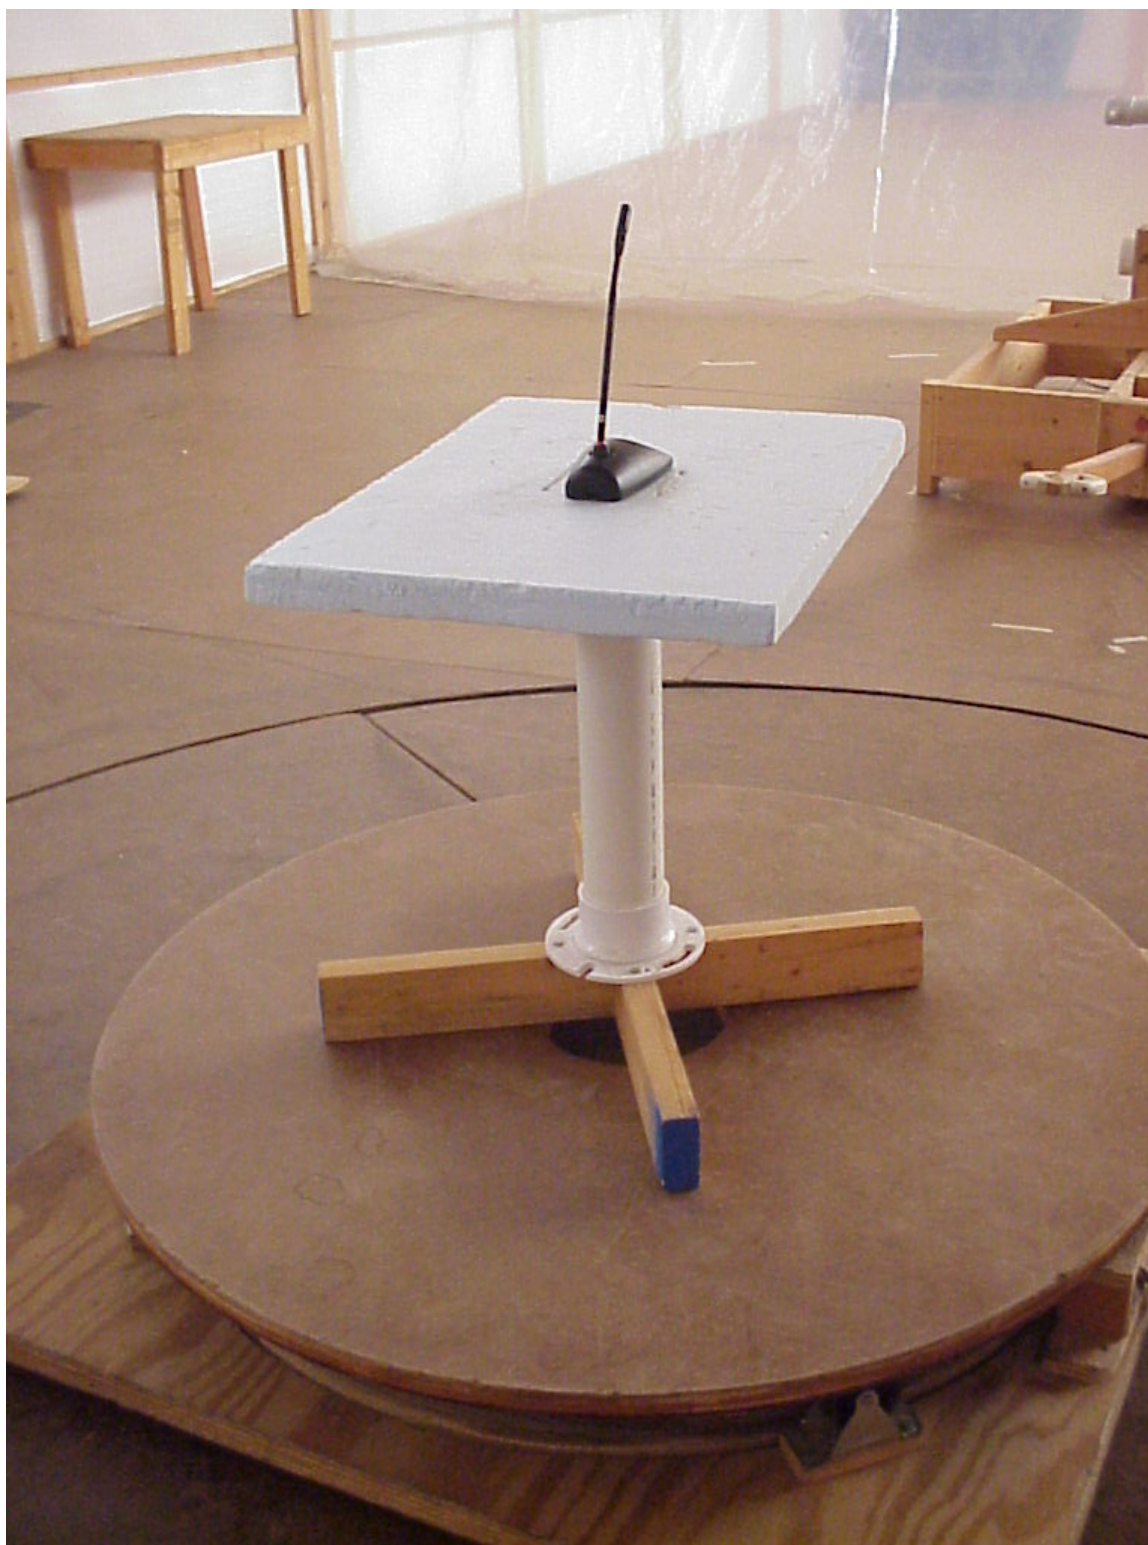

Company: Shure, Inc.

Model: MX890 G5

Photo Description: **Radiated – front, 6 inch boom**

Company: Shure, Inc.
Model: MX890 G5
Photo Description: **Radiated – back, 6 inch boom**

Company: Shure, Inc.

Model: MX890 G5

Photo Description: **Radiated – front, 10 inch boom**

Company: Shure, Inc.

Model: MX890 G5

Photo Description: **Radiated – back, 10 inch boom**

Company: Shure, Inc.

Model: MX890 G5

Photo Description: **RF Conducted Peak Output Power**

Company: Shure, Inc.
Model: MX890 G5
Photo Description: **RF Conducted**