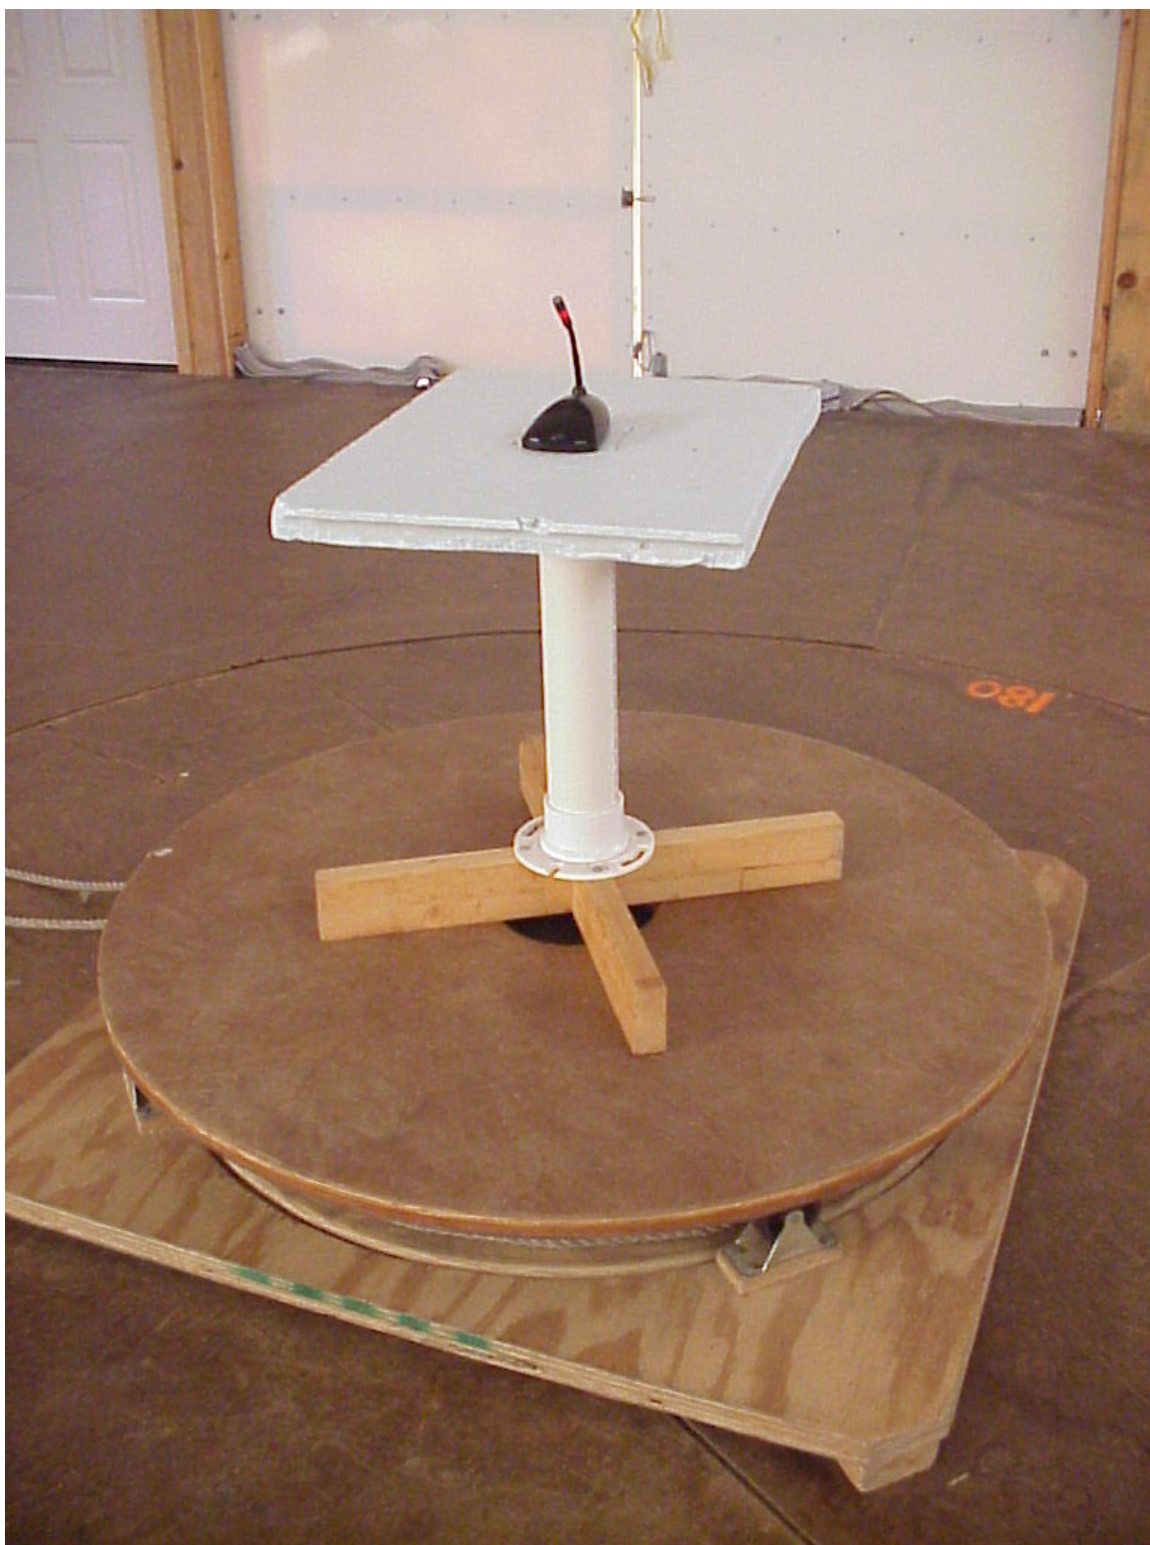

Company: Shure, Inc.

Model: MX890 G4

Photo Description: **Radiated – front, 6 inch boom**

Company: Shure, Inc.

Model: MX890 G4

Photo Description: **Radiated – back, 6 inch boom**

Company: Shure, Inc.

Model: MX890 G4

Photo Description: **Radiated – front, 10 inch boom**

Company: Shure, Inc.

Model: MX890 G4

Photo Description: **Radiated – back, 10 inch boom**

Company: Shure, Inc.

Model: MX890 G4

Photo Description: **RF Conducted Peak Output Power**

Company: Shure, Inc.

Model: MX890 G4

Photo Description: **RF Conducted**