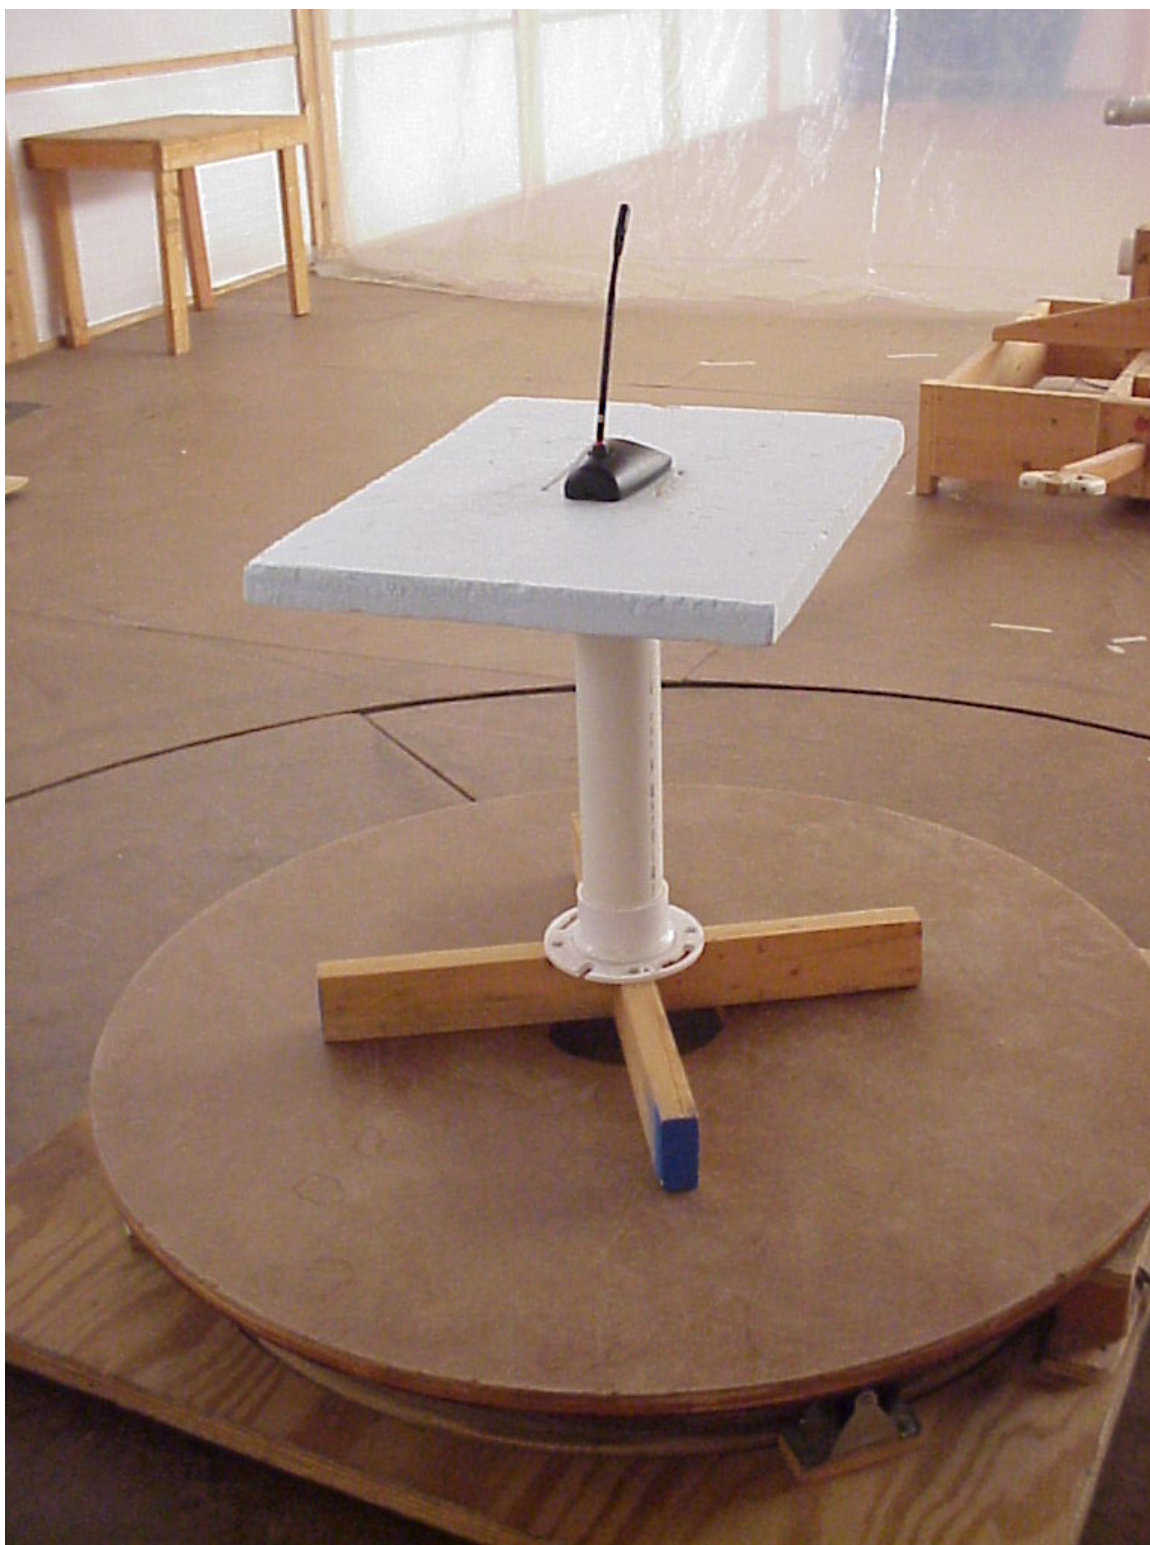

Company: Shure, Inc.

Model: MX890 G4

Photo Description: **Radiated – front, 6 inch boom**

Company: Shure, Inc.

Model: MX890 G4

Photo Description: **Radiated – back, 6 inch boom**

Company: Shure, Inc.

Model: MX890 G4

Photo Description: **Radiated – front, 10 inch boom**

Company: Shure, Inc.

Model: MX890 G4

Photo Description: **Radiated – back, 10 inch boom**

Company: Shure, Inc.

Model: MX890 G4

Photo Description: **RF Conducted Peak Output Power**

Company: Shure, Inc.

Model: MX890 G4

Photo Description: **RF Conducted**