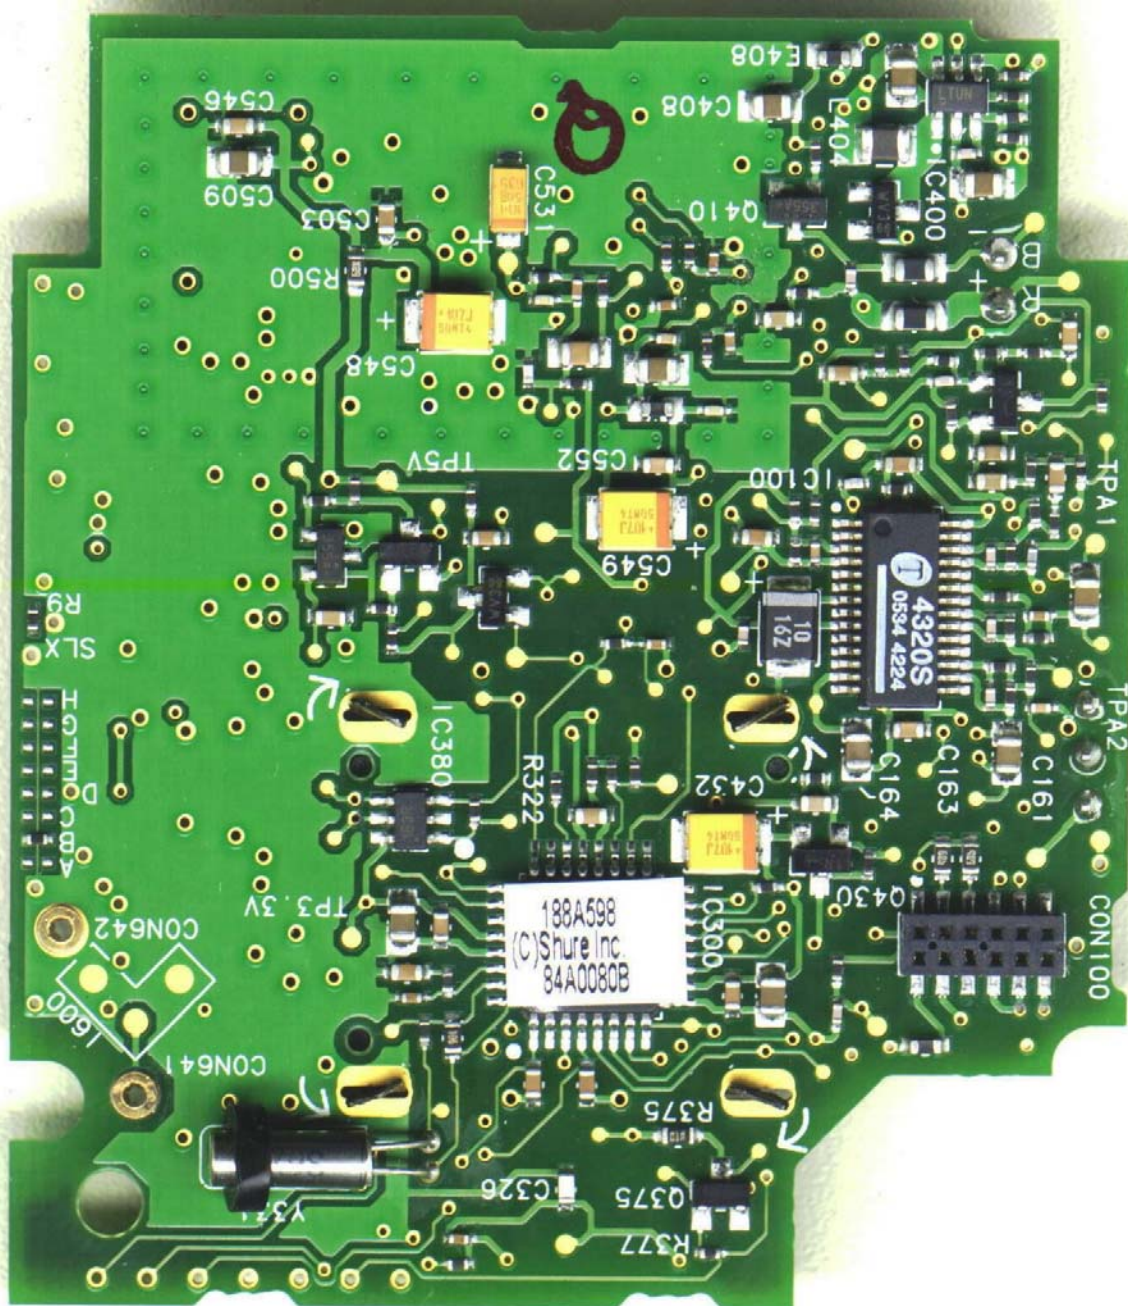

Company: Shure, Inc.
Model: MX890
Date: 07-24-2007
Photo Description: PCB 1, side 2