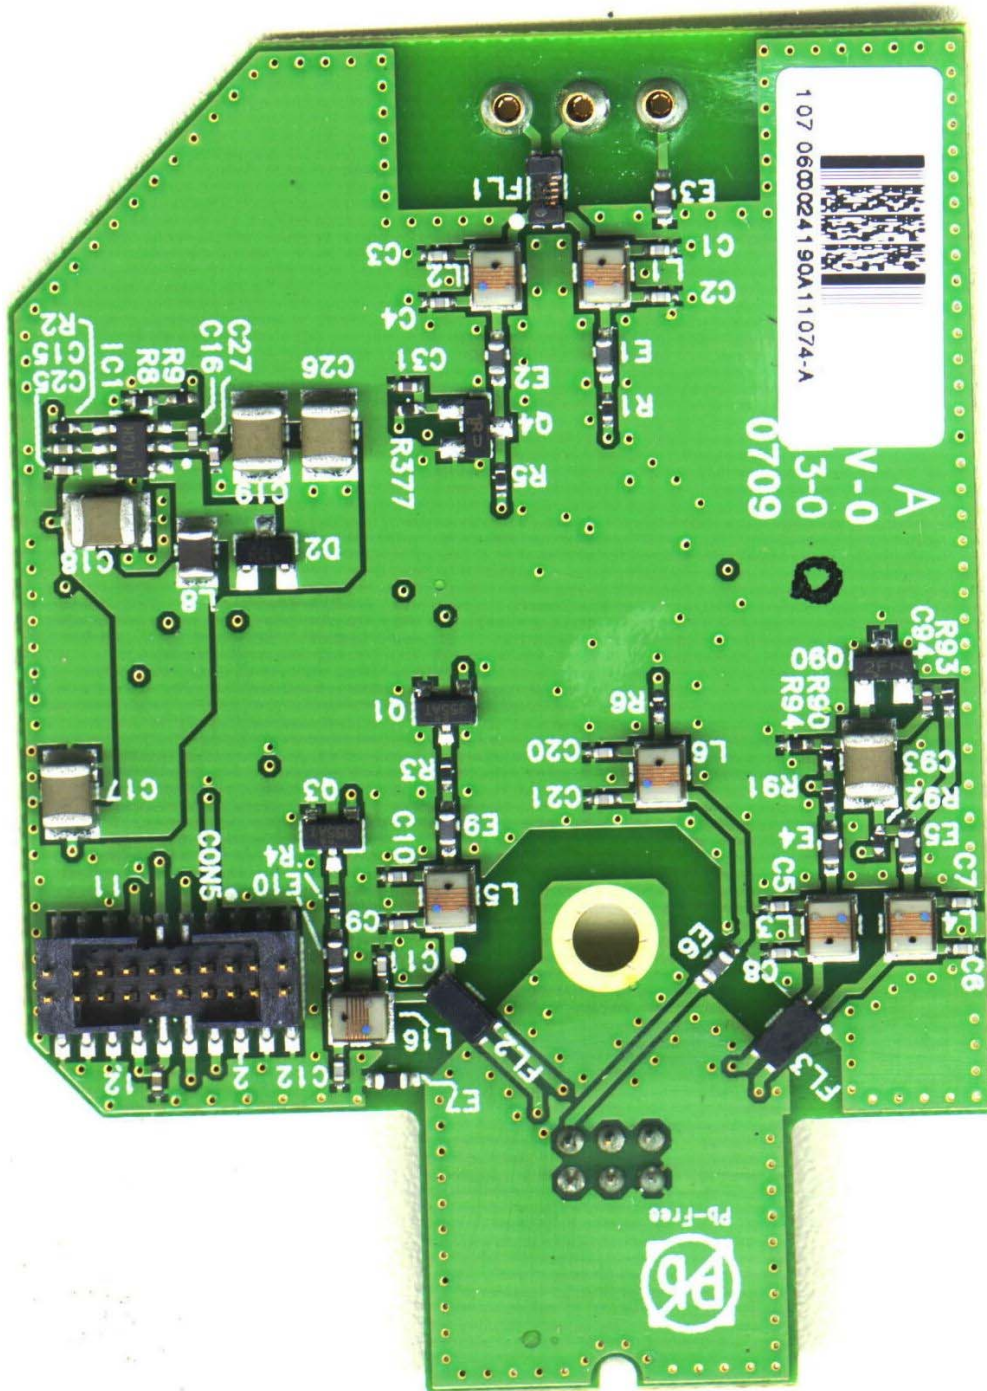

Company: Shure, Inc.

Model: MX890

Date: 07-24-2007

Photo Description: **Battery cover removed**

Company: Shure, Inc.

Model: MX890

Date: 07-24-2007

Photo Description: Display / battery compartment removed

Company: Shure, Inc.

Model: MX890

Date: 07-24-2007

Photo Description: PCB 1, display side, with shield

Company: Shure, Inc.  
Model: MX890  
Date: 07-24-2007  
Photo Description: PCB 1, side 1, shield removed

Company: Shure, Inc.  
Model: MX890  
Date: 07-24-2007  
Photo Description: PCB 1, side 2

Company: Shure, Inc.

Model: MX890

Date: 07-24-2007

Photo Description: PCB 2, side 1

Company: Shure, Inc.

Model: MX890

Date: 07-24-2007

Photo Description: PCB 2, side 2

Company: Shure, Inc.

Model: MX890

Date: 07-24-2007

Photo Description: **Inside covers**

Company: Shure, Inc.

Model: MX890