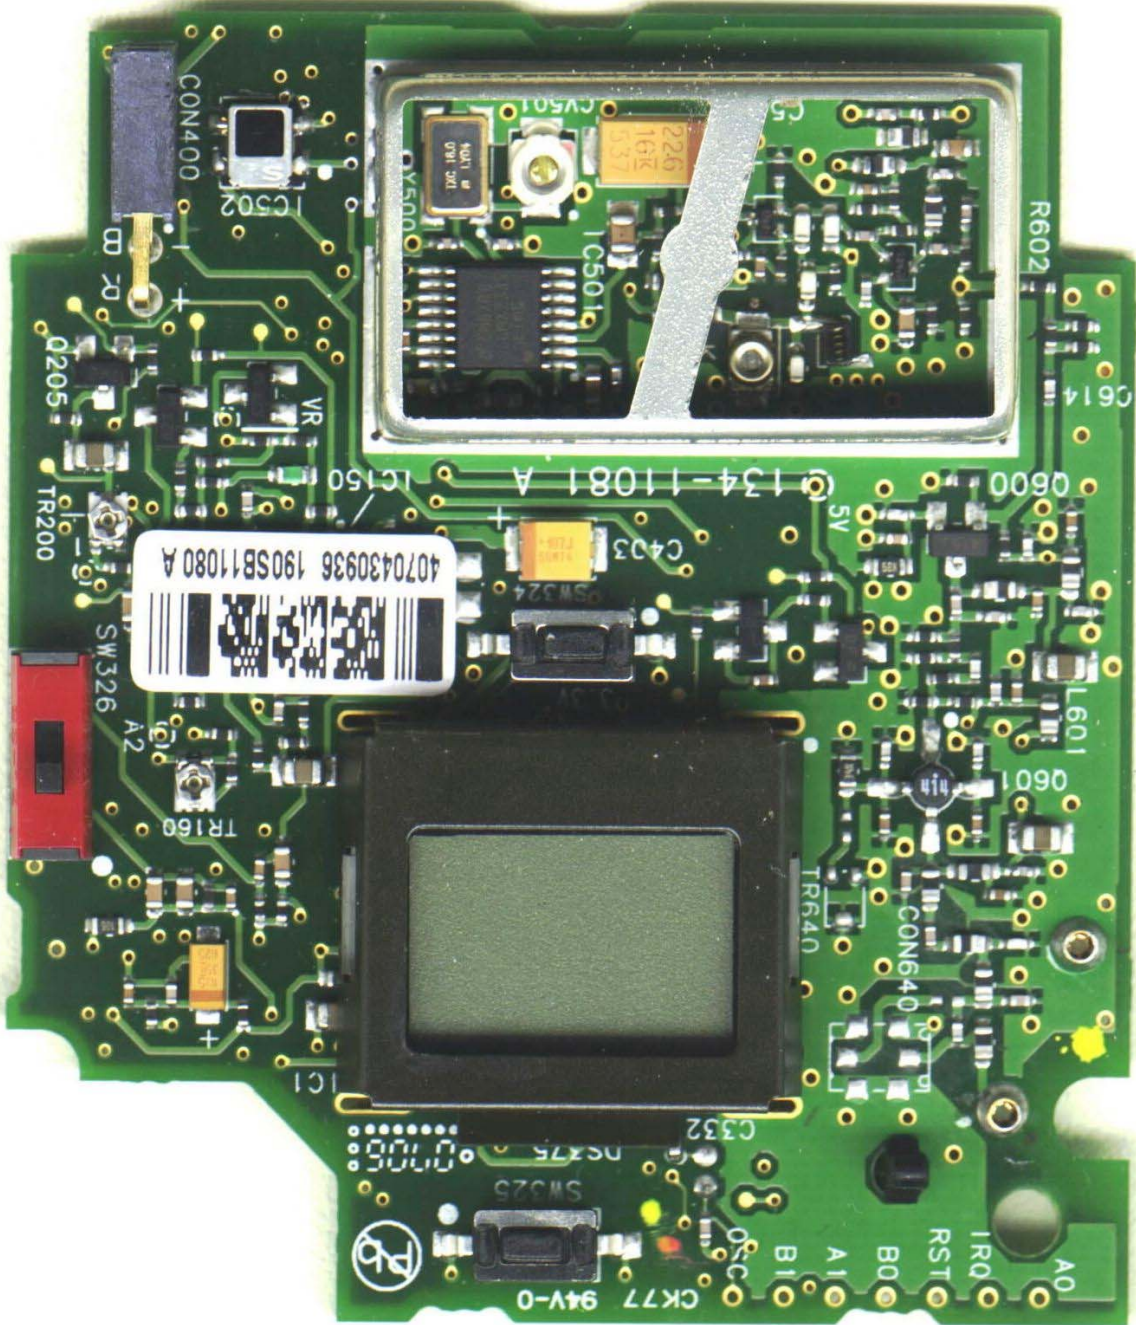

Company: Shure, Inc.

Model: MX890

Date: 07-24-2007

Photo Description: **Battery cover removed**

Company: Shure, Inc.

Model: MX890

Date: 07-24-2007

Photo Description: Display / battery compartment removed

Company: Shure, Inc.

Model: MX890

Date: 07-24-2007

Photo Description: PCB 1, display side, with shield

Company: Shure, Inc.  
Model: MX890  
Date: 07-24-2007  
Photo Description: PCB 1, side 1, shield removed