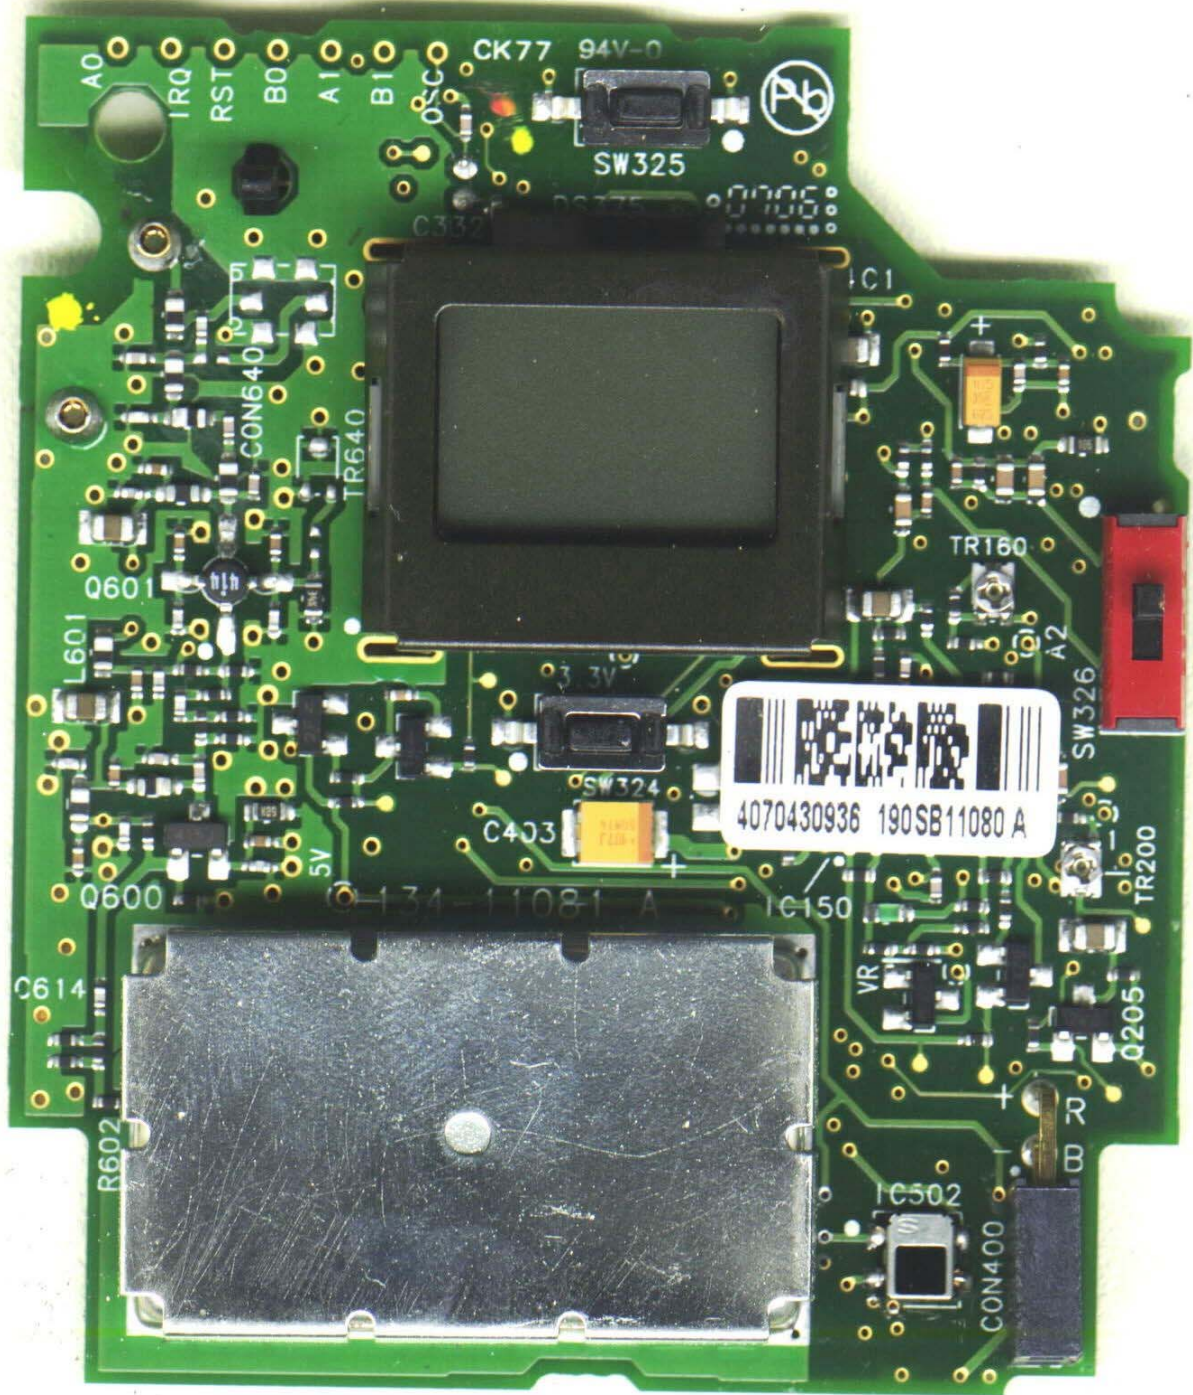

Company: Shure, Inc.

Model: MX890

Date: 07-24-2007

Photo Description: **Battery cover removed**

Company: Shure, Inc.

Model: MX890

Date: 07-24-2007

Photo Description: Display / battery compartment removed

Company: Shure, Inc.

Model: MX890

Date: 07-24-2007

Photo Description: PCB 1, display side, with shield

Company: Shure, Inc.  
Model: MX890  
Date: 07-24-2007  
Photo Description: PCB 1, side 1, shield removed