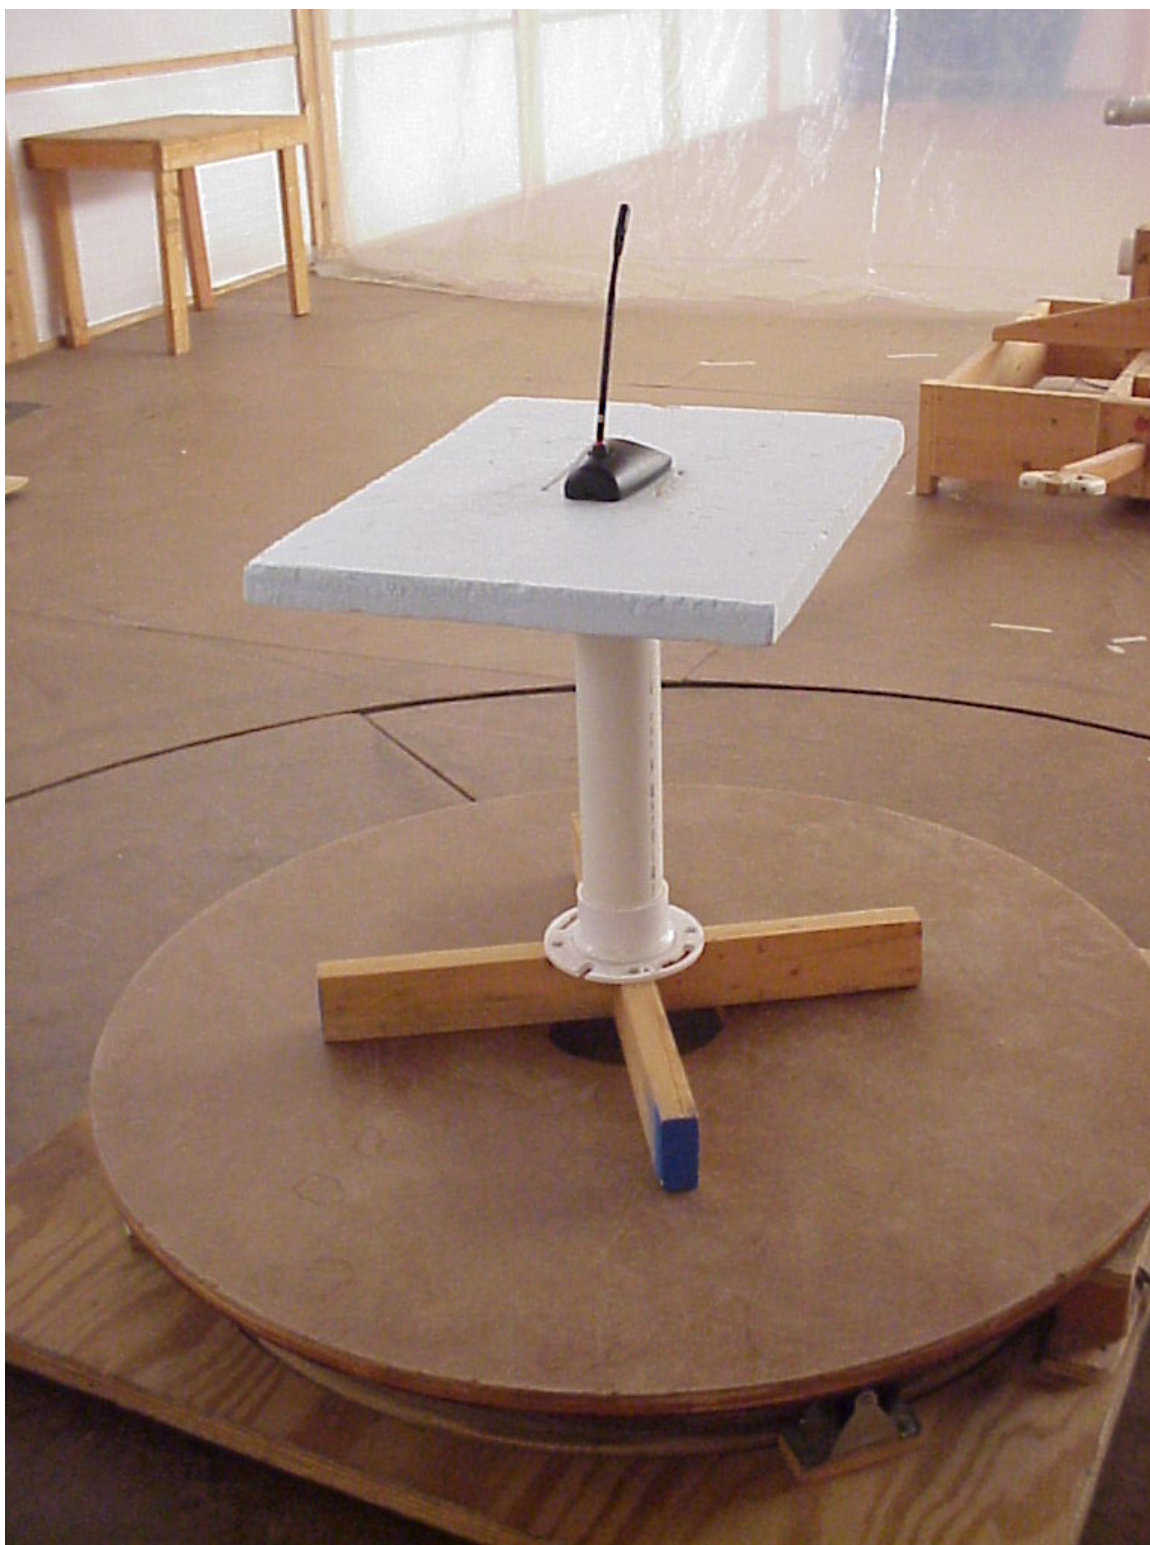

Company: Shure, Inc.

Model: MX890 X1

Photo Description: **Radiated – front, 6 inch boom**

Company: Shure, Inc.

Model: MX890 X1

Photo Description: **Radiated – back, 6 inch boom**

Company: Shure, Inc.

Model: MX890 X1

Photo Description: **Radiated – front, 10 inch boom**

Company: Shure, Inc.

Model: MX890 X1

Photo Description: **Radiated – back, 10 inch boom**

Company: Shure, Inc.

Model: MX890 X1

Photo Description: **RF Conducted Peak Output Power**

Company: Shure, Inc.

Model: MX890 X1

Photo Description: **RF Conducted**