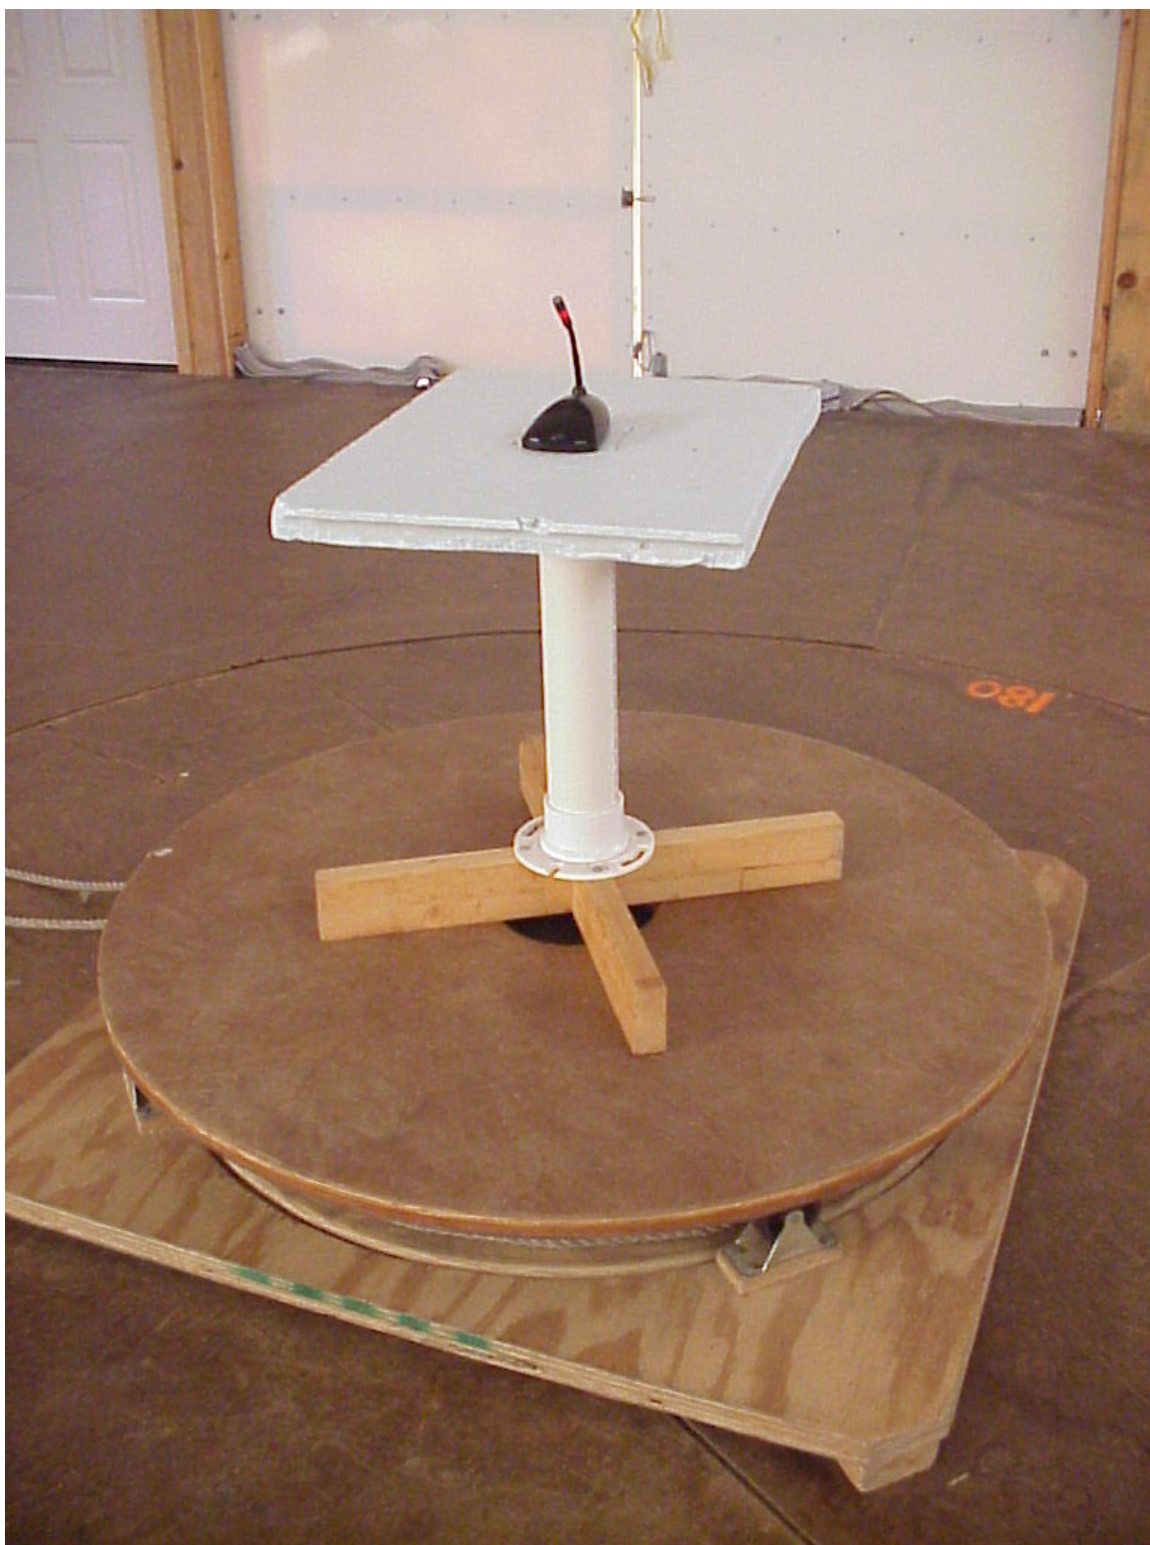

Company: Shure, Inc.

Model: MX890 X1

Photo Description: **Radiated – front, 6 inch boom**

Company: Shure, Inc.

Model: MX890 X1

Photo Description: **Radiated – back, 6 inch boom**

Company: Shure, Inc.

Model: MX890 X1

Photo Description: **Radiated – front, 10 inch boom**

Company: Shure, Inc.

Model: MX890 X1

Photo Description: **Radiated – back, 10 inch boom**

Company: Shure, Inc.

Model: MX890 X1

Photo Description: **RF Conducted Peak Output Power**

Company: Shure, Inc.

Model: MX890 X1

Photo Description: **RF Conducted**