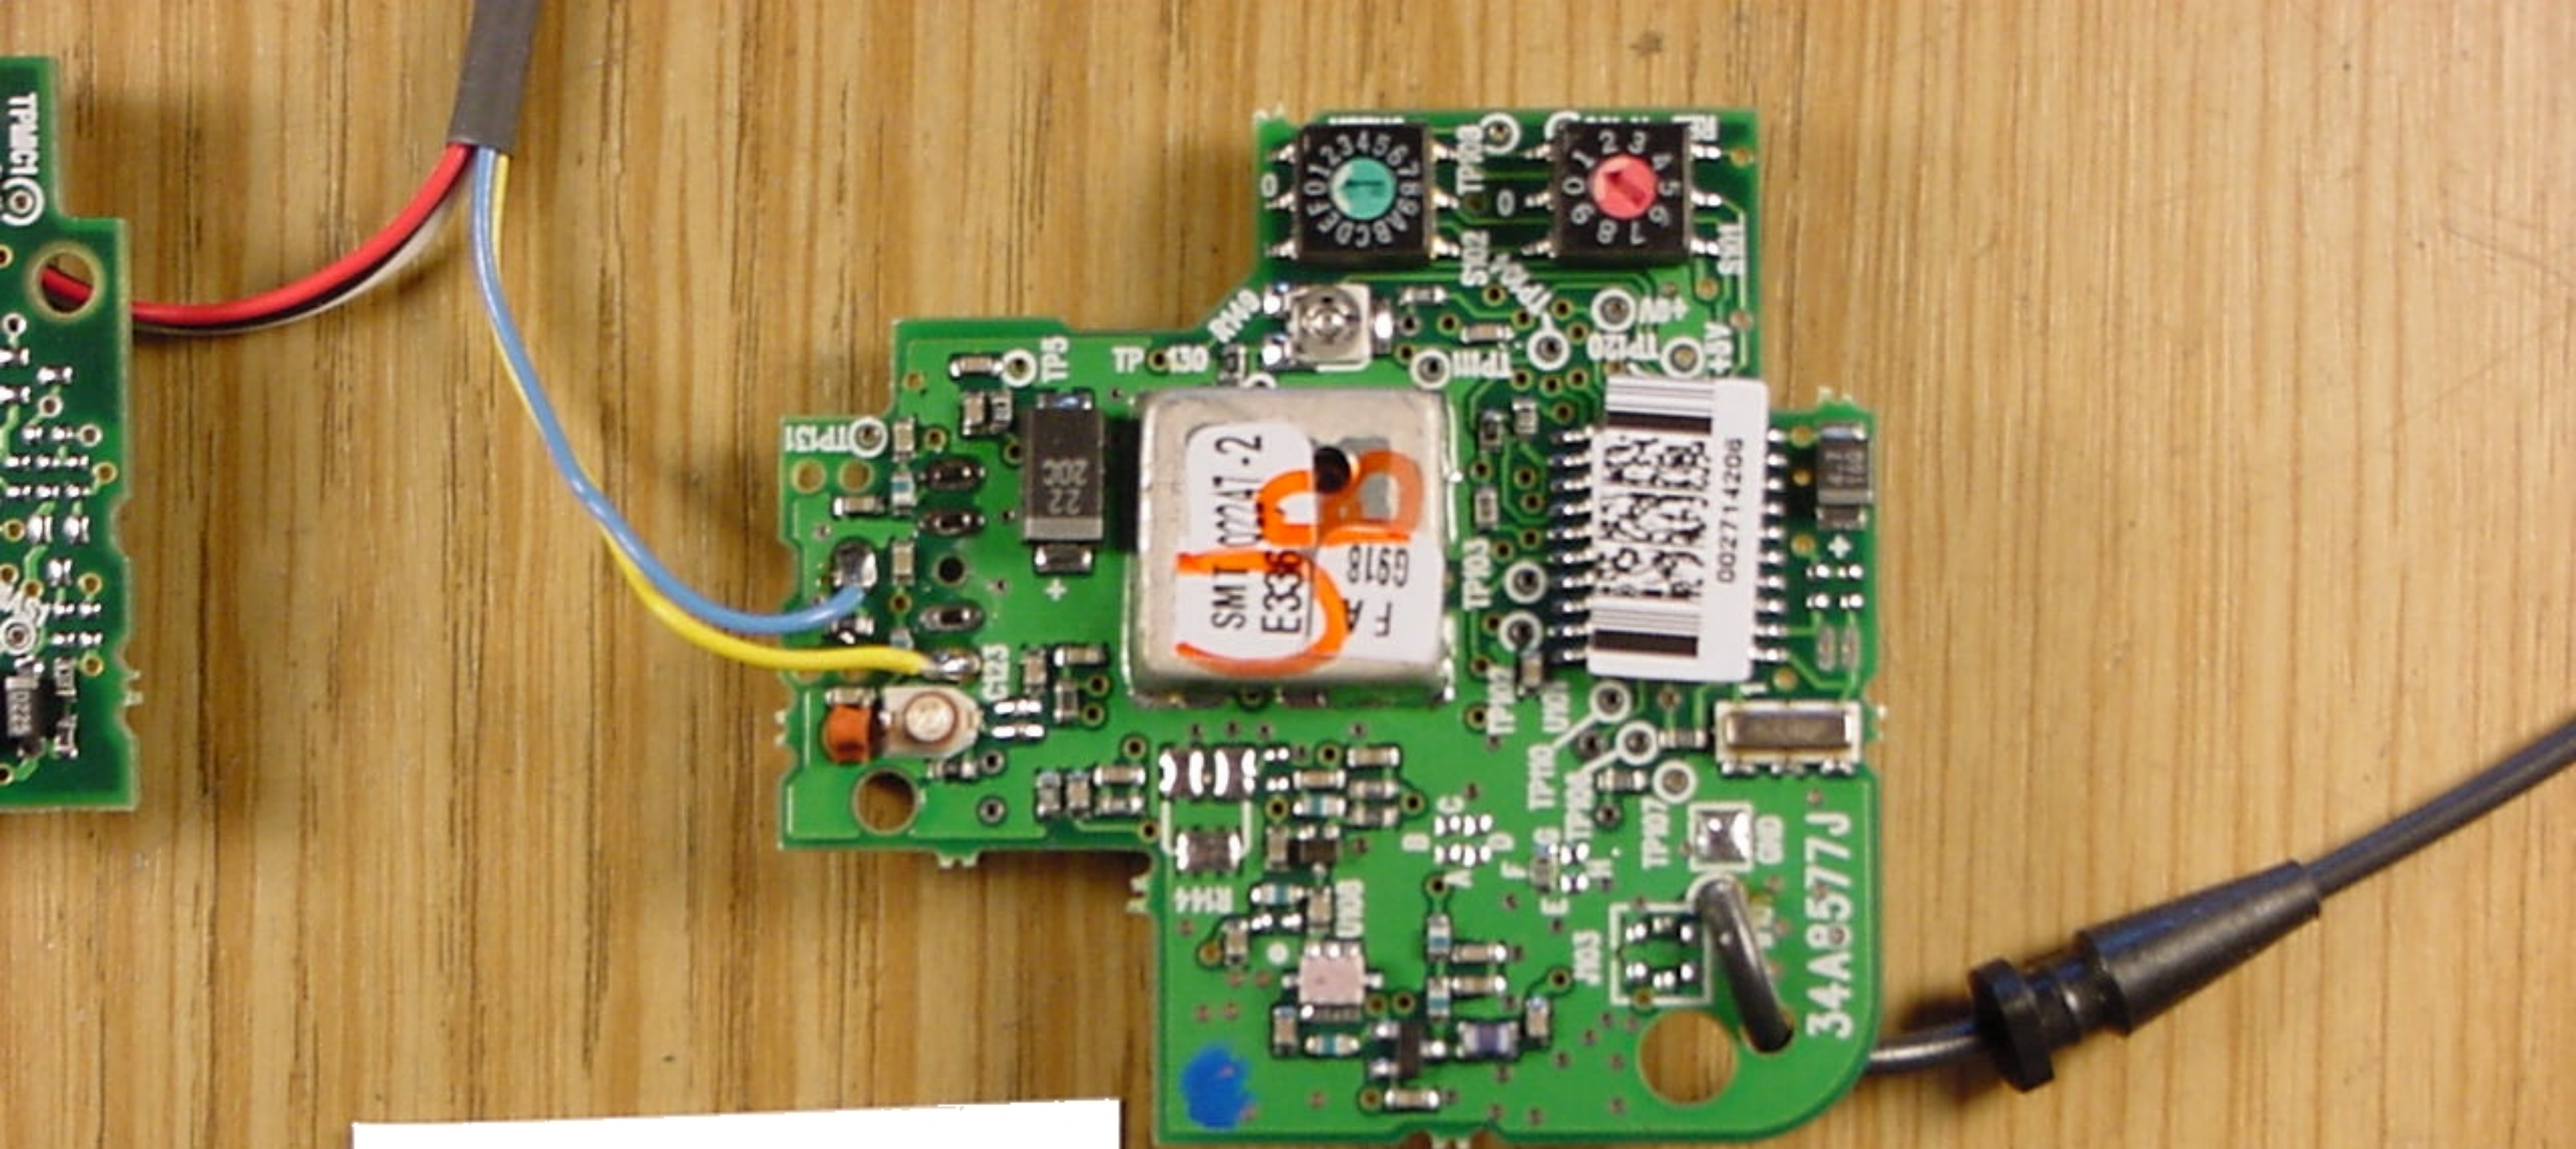

Shure Incorporated  
Model: MX692/C-UB  
FCC ID:DD4MX692  
IC: 616A-MX692  
Date: 2-20-03

Shure Incorporated  
Model: MX692/C-UB  
FCC ID:DD4MX692  
IC: 616A-MX692  
Date: 2-20-03

Shure Incorporated  
Model: MX692/C-UB  
FCC ID:DD4MX692  
IC: 616A-MX692  
Date: 2-20-03

Shure Incorporated  
Model: MX692/C-UB  
FCC ID:DD4MX692  
IC: 616A-MX692  
Date: 2-20-03