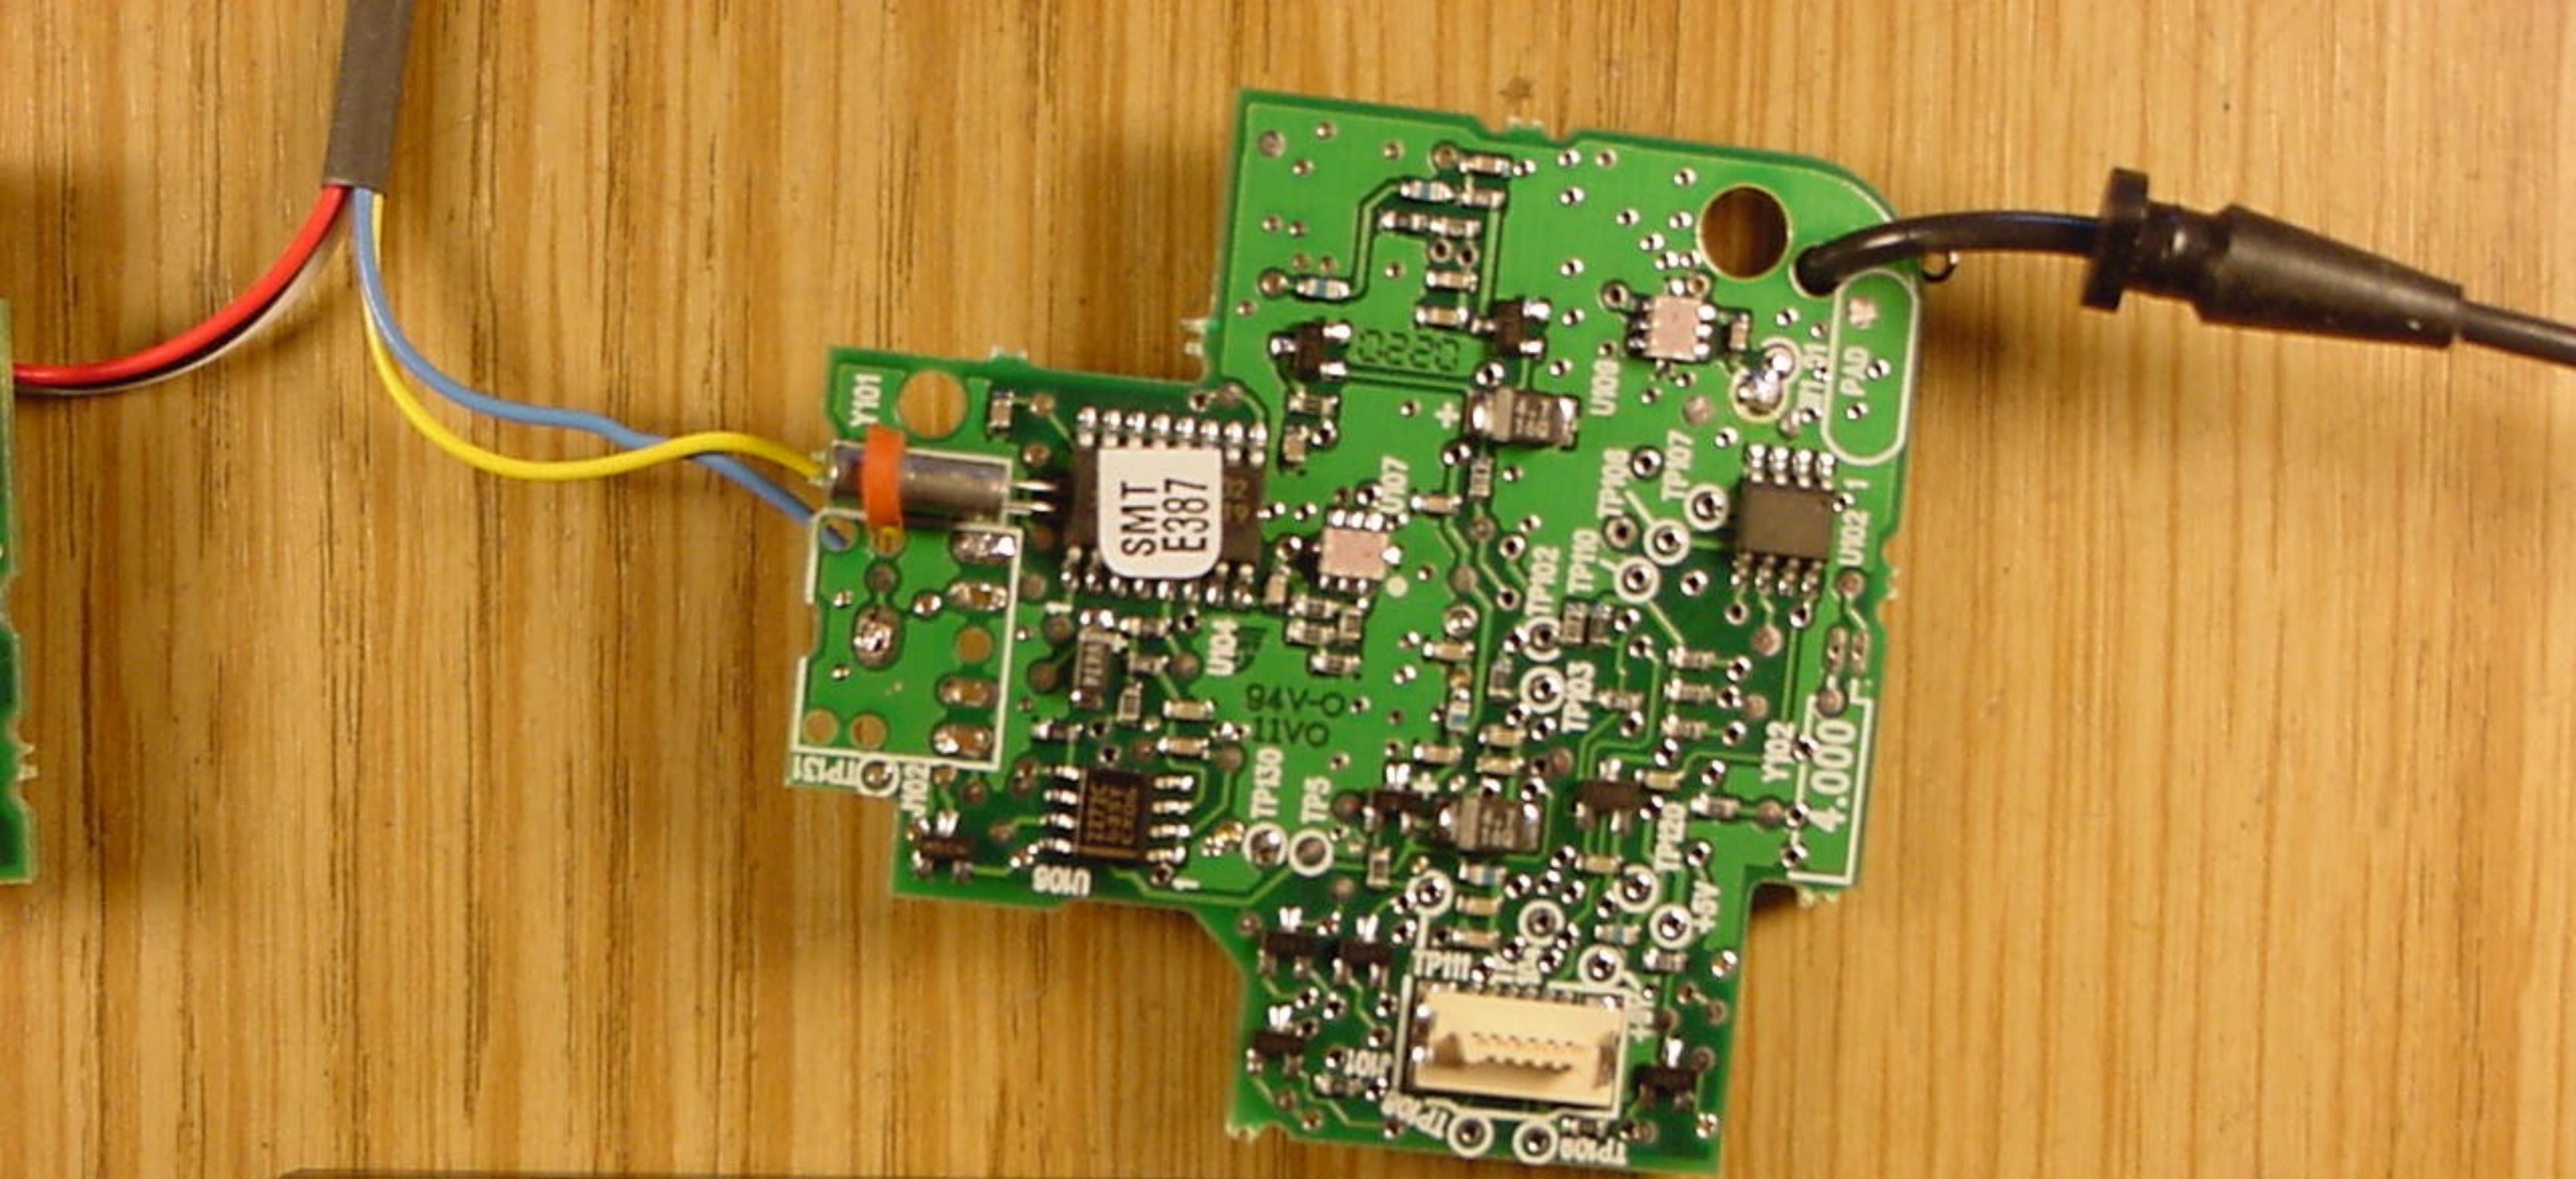

Shure Incorporated  
Model: MX692/C-UB  
FCC ID:DD4MX692  
IC: 616A-MX692  
Date: 2-20-03

Shure Incorporated  
Model: MX692/C-UB  
FCC ID:DD4MX692  
IC: 616A-MX692  
Date: 2-20-03

Shure Incorporated  
Model: MX692/C-UB  
FCC ID:DD4MX692  
IC: 616A-MX692  
Date: 2-20-03

Shure Incorporated  
Model: MX692/C-UB  
FCC ID:DD4MX692  
IC: 616A-MX692  
Date: 2-20-03