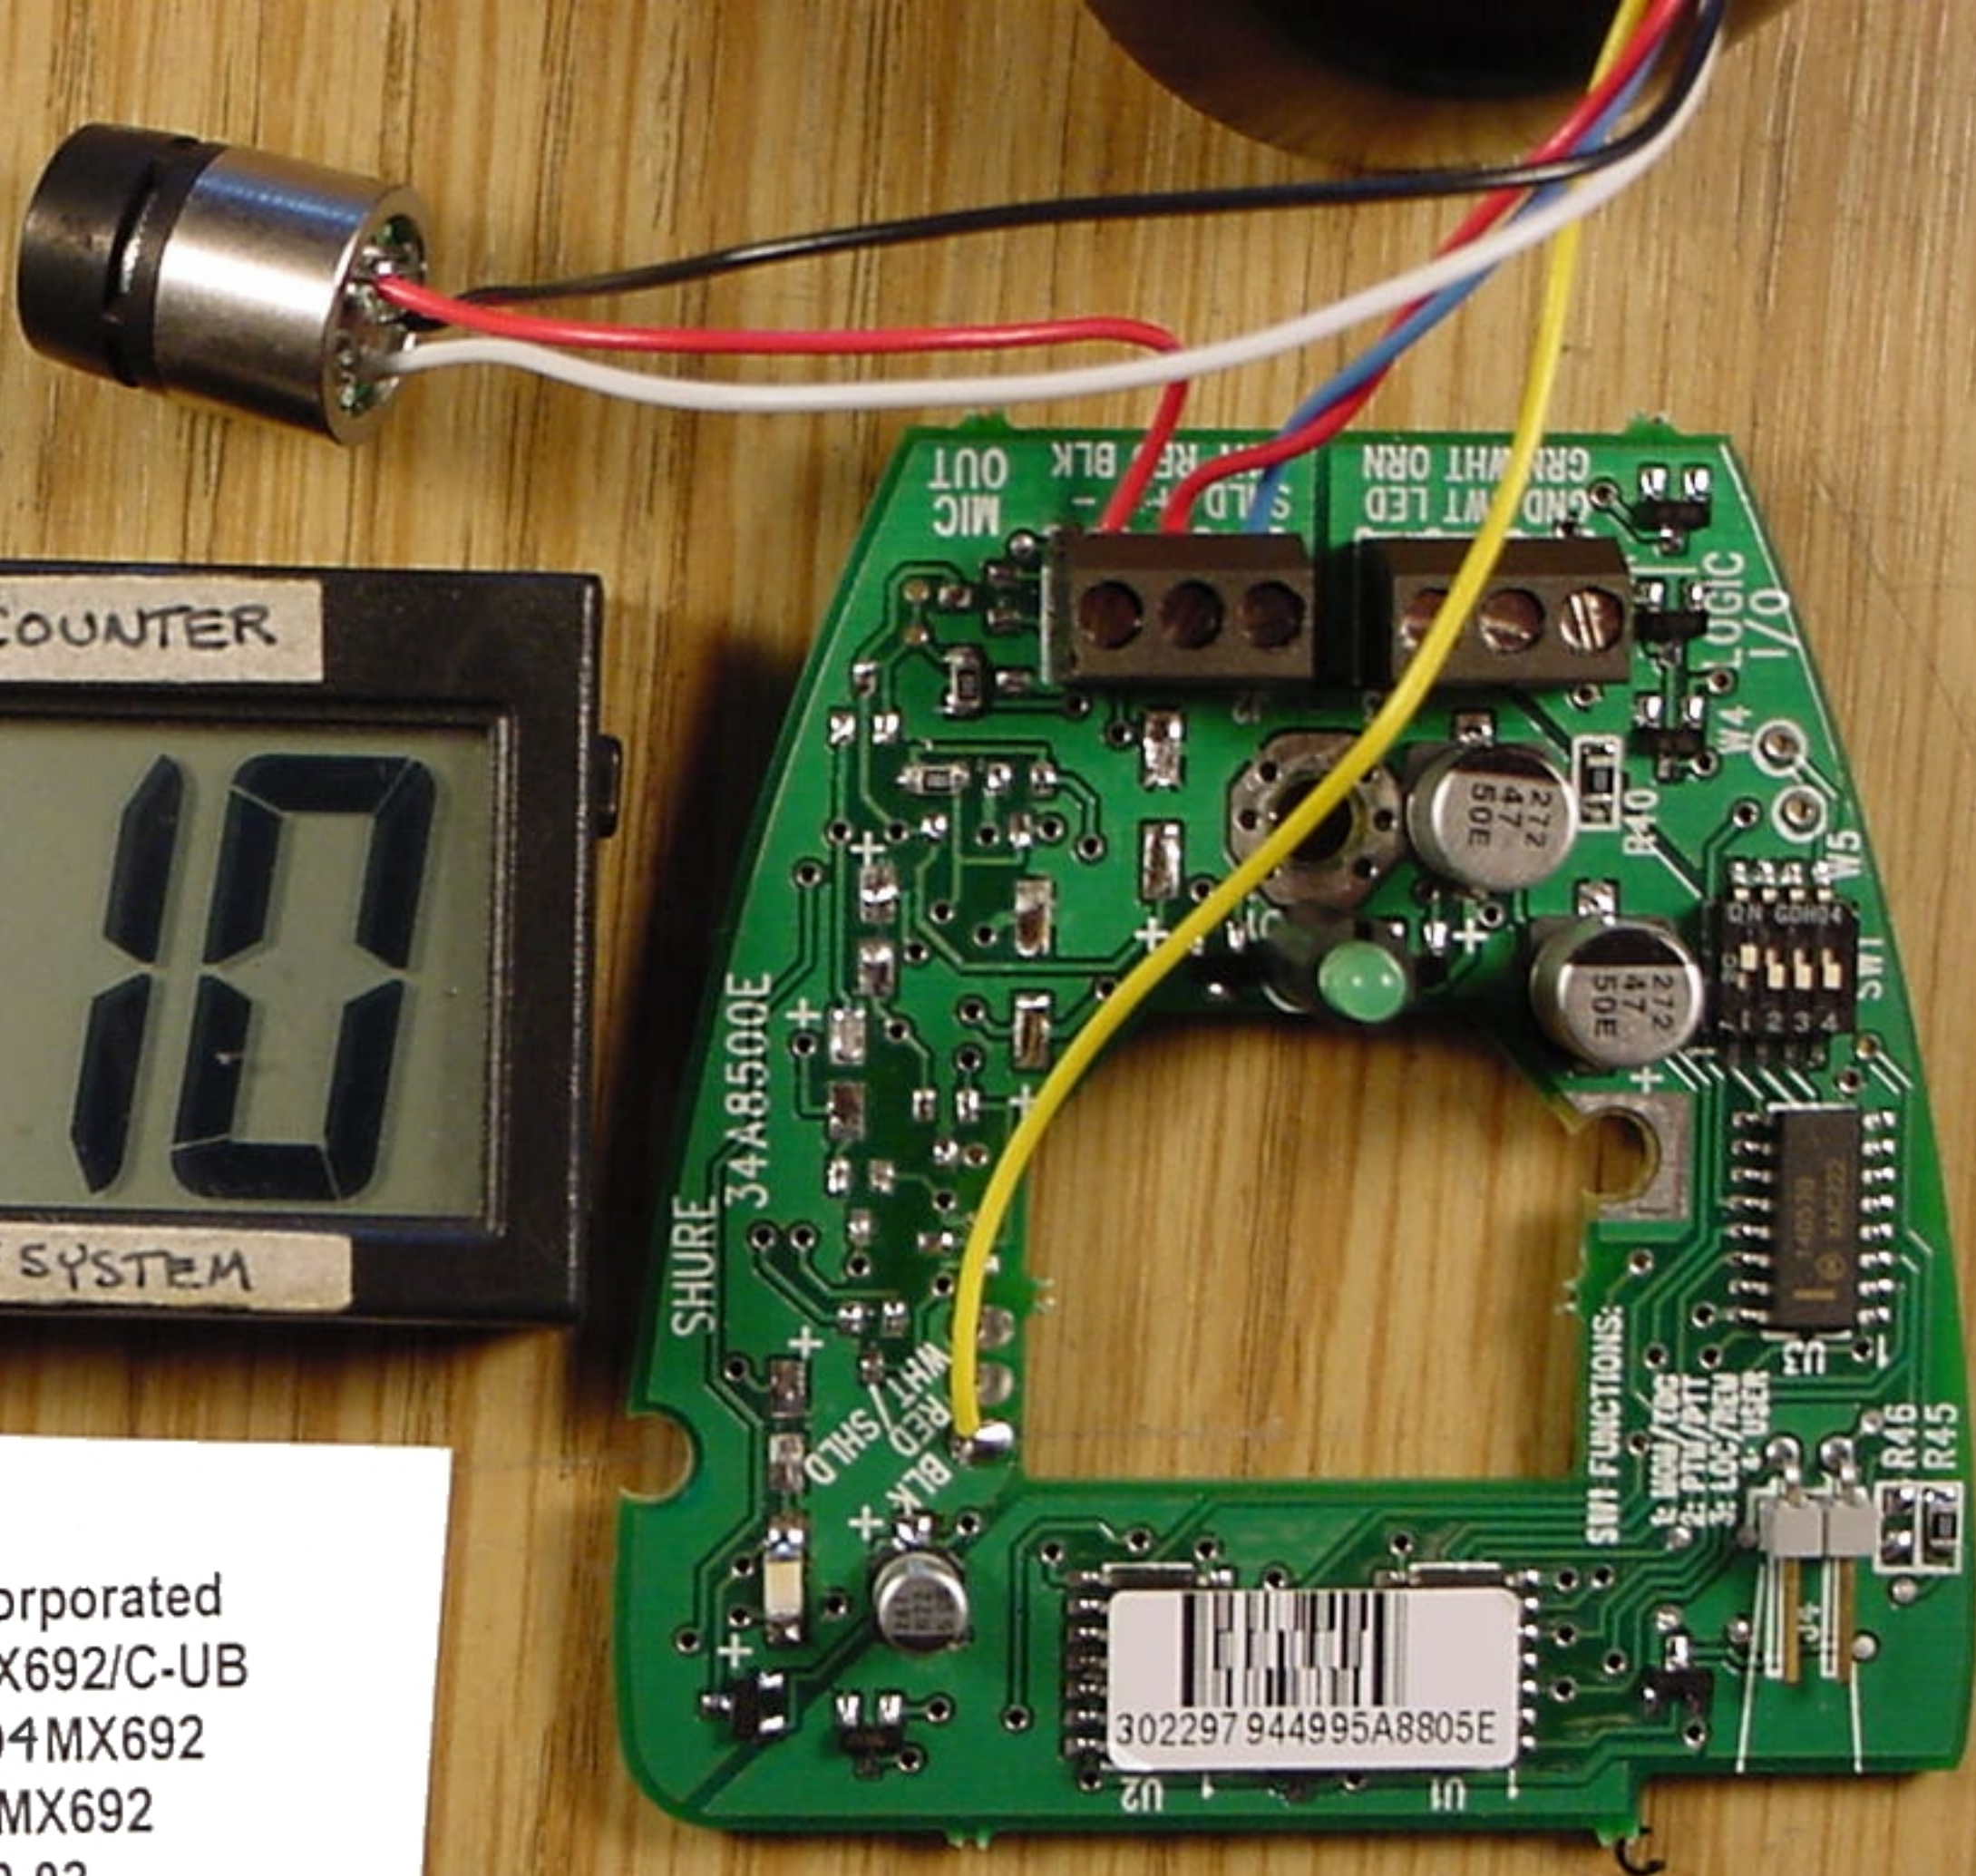

Shure Incorporated
Model: MX692/C-UB
FCC ID:DD4MX692
IC: 616A-MX692
Date: 2-20-03

Shure Incorporated
Model: MX692/C-UB
FCC ID:DD4MX692
IC: 616A-MX692
Date: 2-20-03

Shure Incorporated
Model: MX692/C-UB
FCC ID:DD4MX692
IC: 616A-MX692
Date: 2-20-03