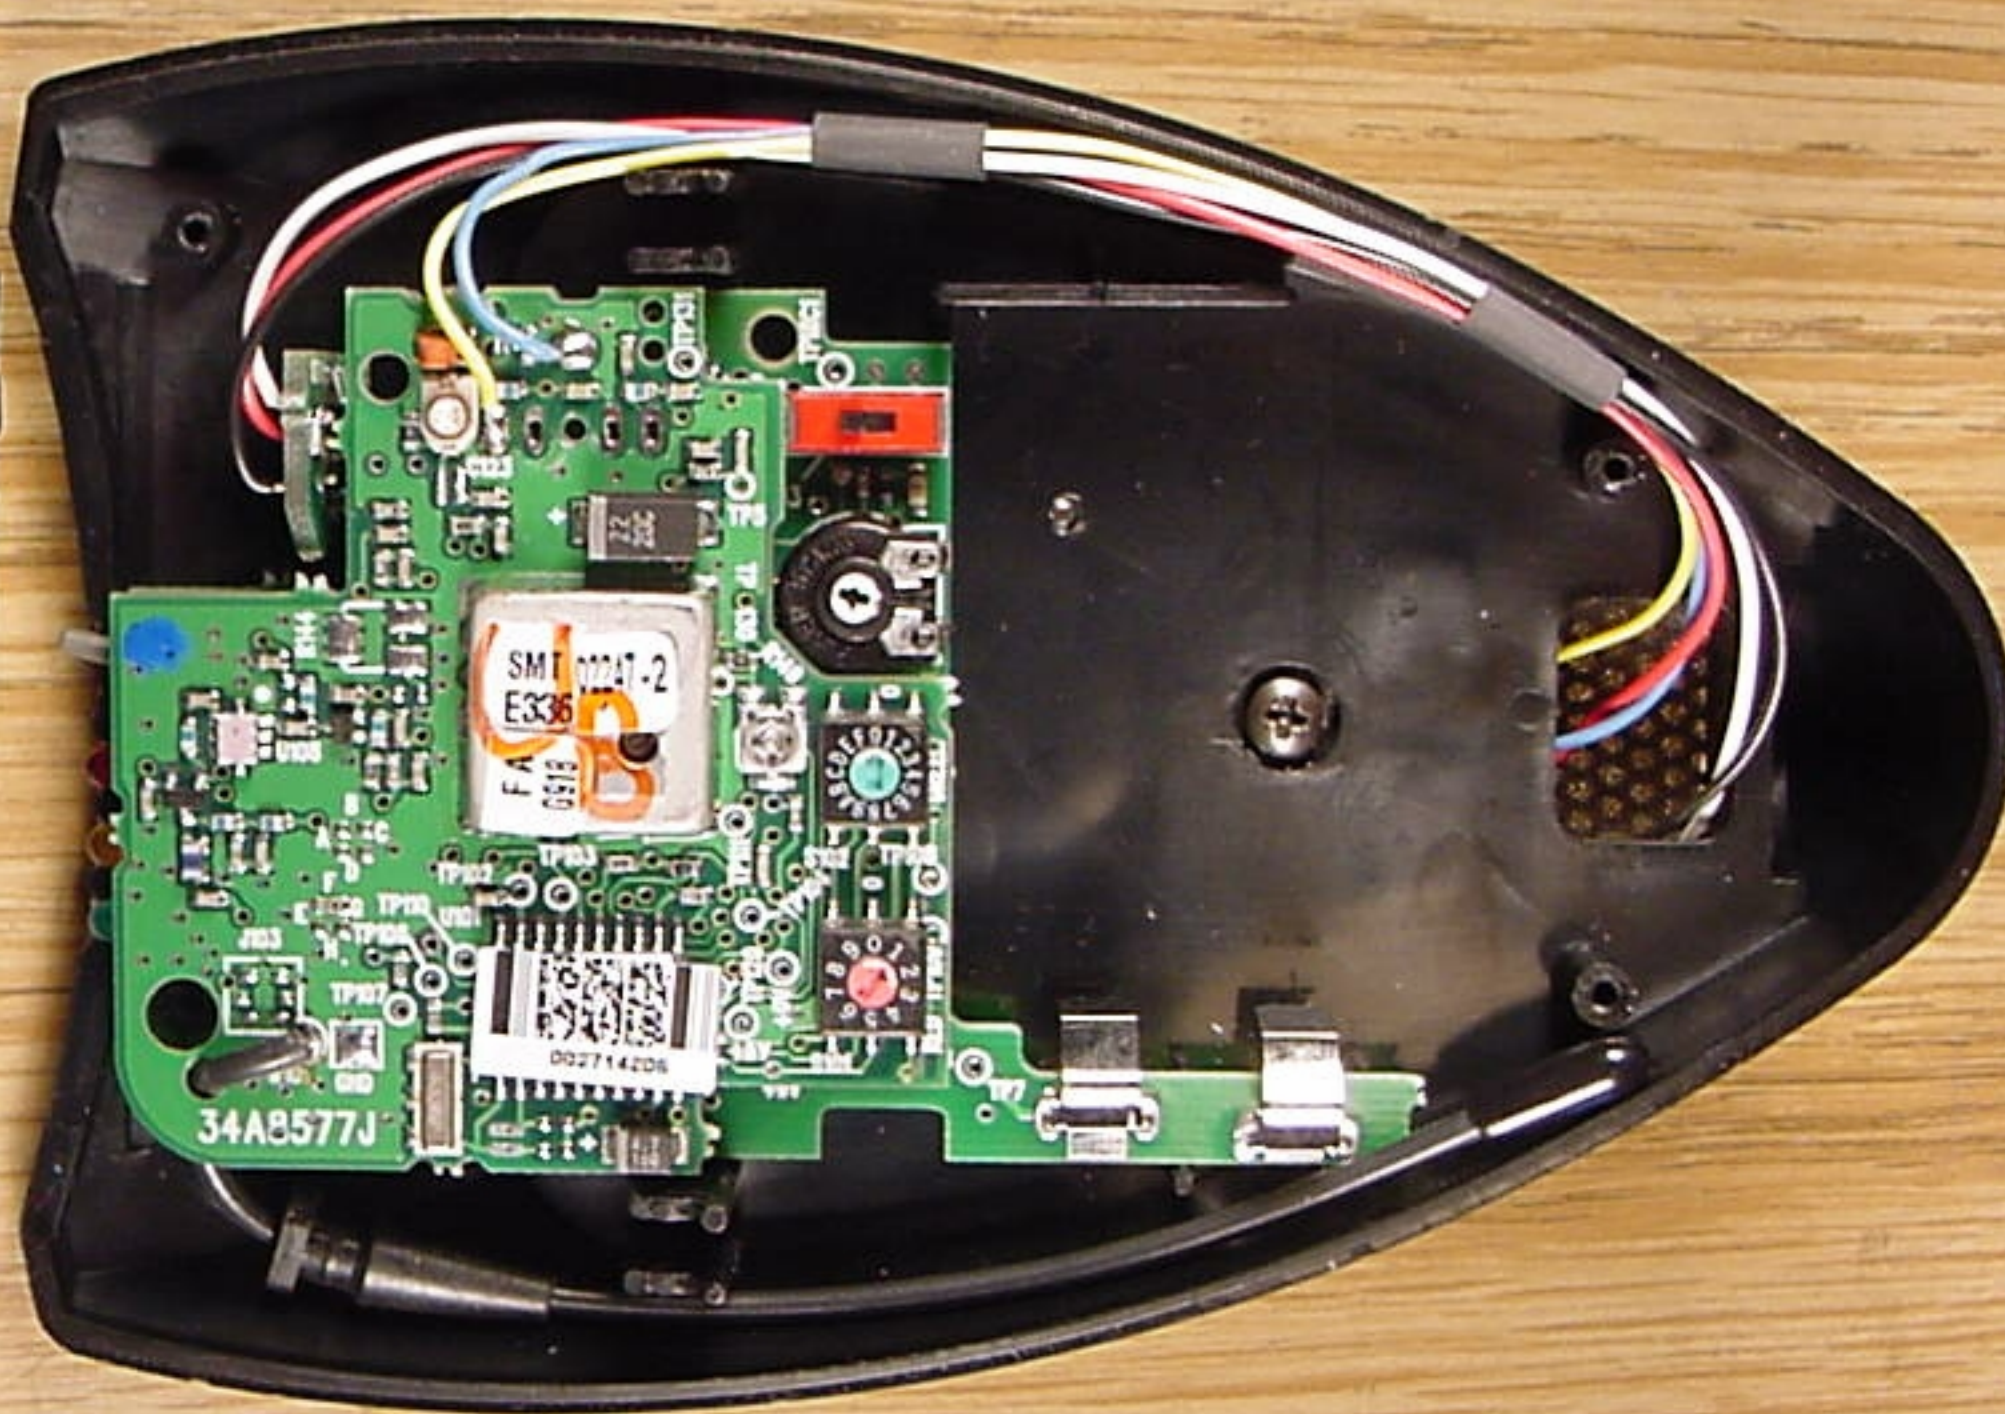

Shure Incorporated  
Model: MX692/C-UB  
FCC ID:DD4MX692  
IC: 616A-MX692  
Date: 2-20-03

Shure Incorporated  
Model: MX692/C-UB  
FCC ID:DD4MX692  
IC: 616A-MX692  
Date: 2-20-03

Shure Incorporated  
Model: MX692/C-UB  
FCC ID:DD4MX692  
IC: 616A-MX692  
Date: 2-20-03

Shure Incorporated  
Model: MX692/C-UB  
FCC ID:DD4MX692  
IC: 616A-MX692  
Date: 2-20-03