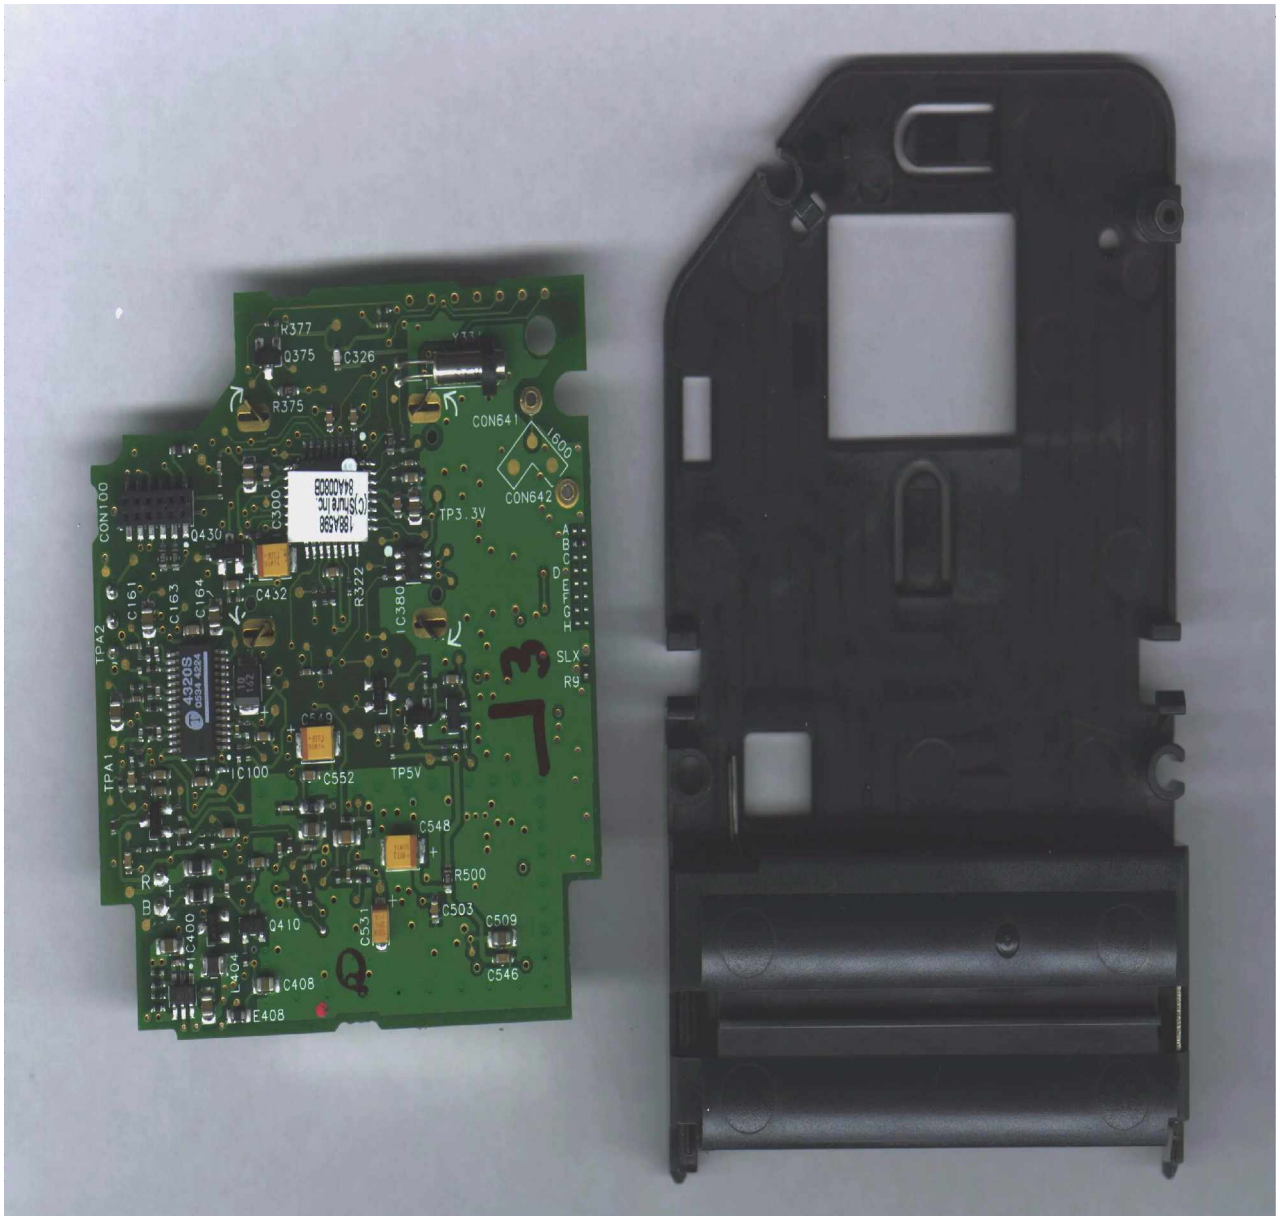

Company: Shure, Inc.

Model: MX690

Date: 07-20-2007

Photo Description: **Battery cover removed**

Company: Shure, Inc.

Model: MX690

Date: 07-20-2007

Photo Description: PCB 1, display side, with shield

Company: Shure, Inc.

Model: MX690

Date: 07-20-2007

Photo Description: PCB 1, side 1, shield removed

Company: Shure, Inc.
Model: MX690
Date: 07-20-2007
Photo Description: PCB 1, side 2

Company: Shure, Inc.
Model: MX690
Date: 07-20-2007
Photo Description: PCB 2, side 1