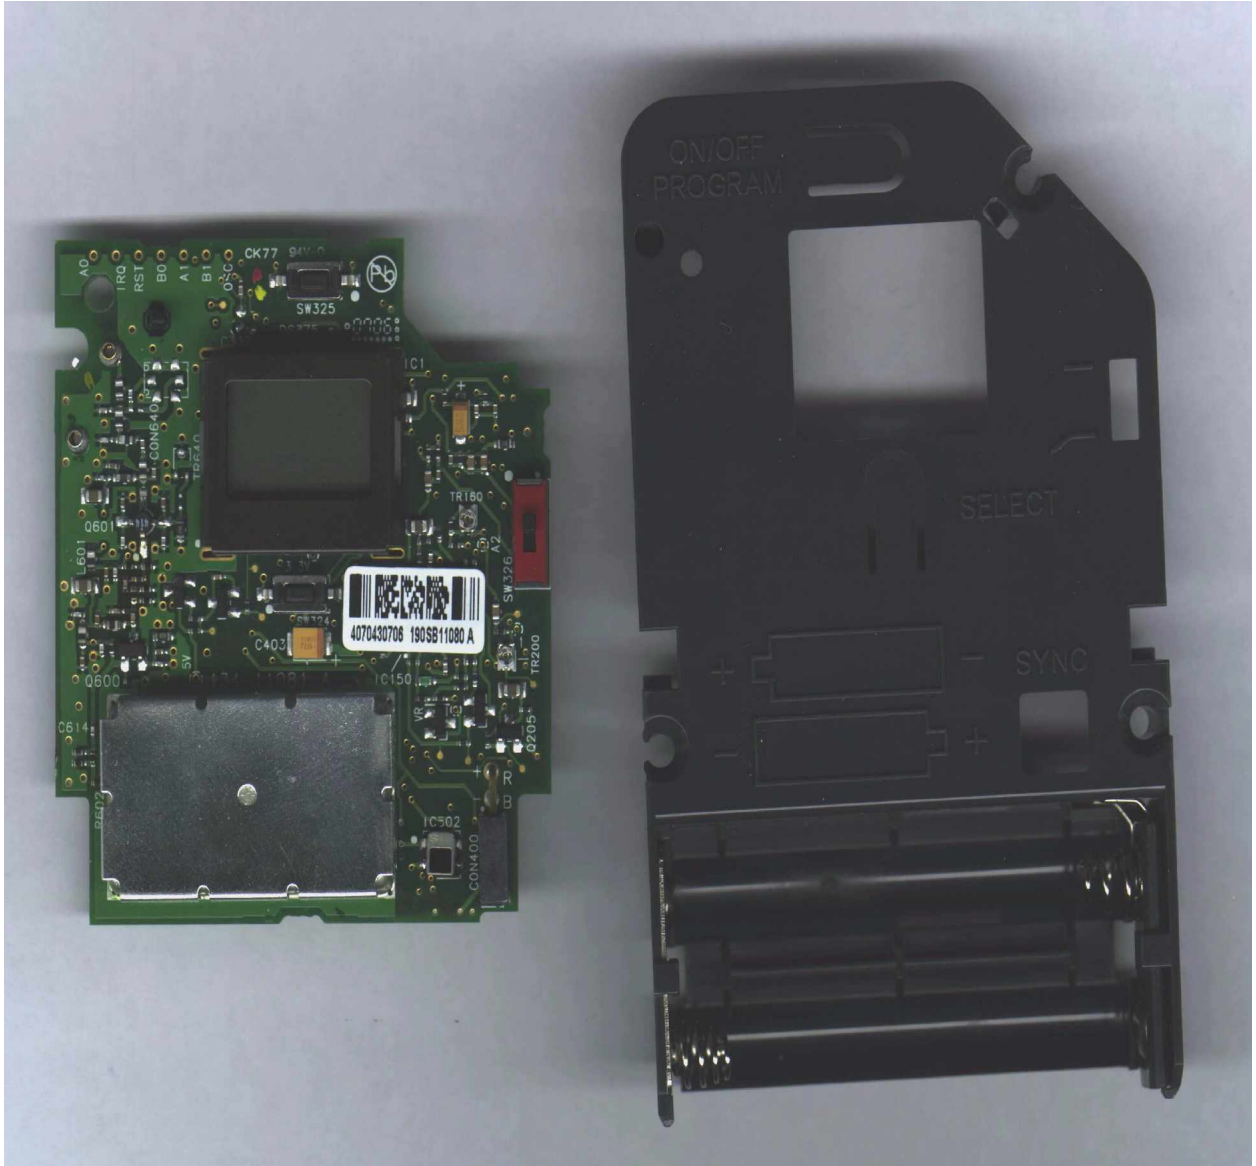

Company: Shure, Inc.

Model: MX690

Date: 07-20-2007

Photo Description: **Battery cover removed**

Company: Shure, Inc.

Model: MX690

Date: 07-20-2007

Photo Description: PCB 1, display side, with shield

Company: Shure, Inc.

Model: MX690

Date: 07-20-2007

Photo Description: PCB 1, side 1, shield removed

Company: Shure, Inc.
Model: MX690
Date: 07-20-2007
Photo Description: PCB 1, side 2

Company: Shure, Inc.
Model: MX690
Date: 07-20-2007
Photo Description: PCB 2, side 1