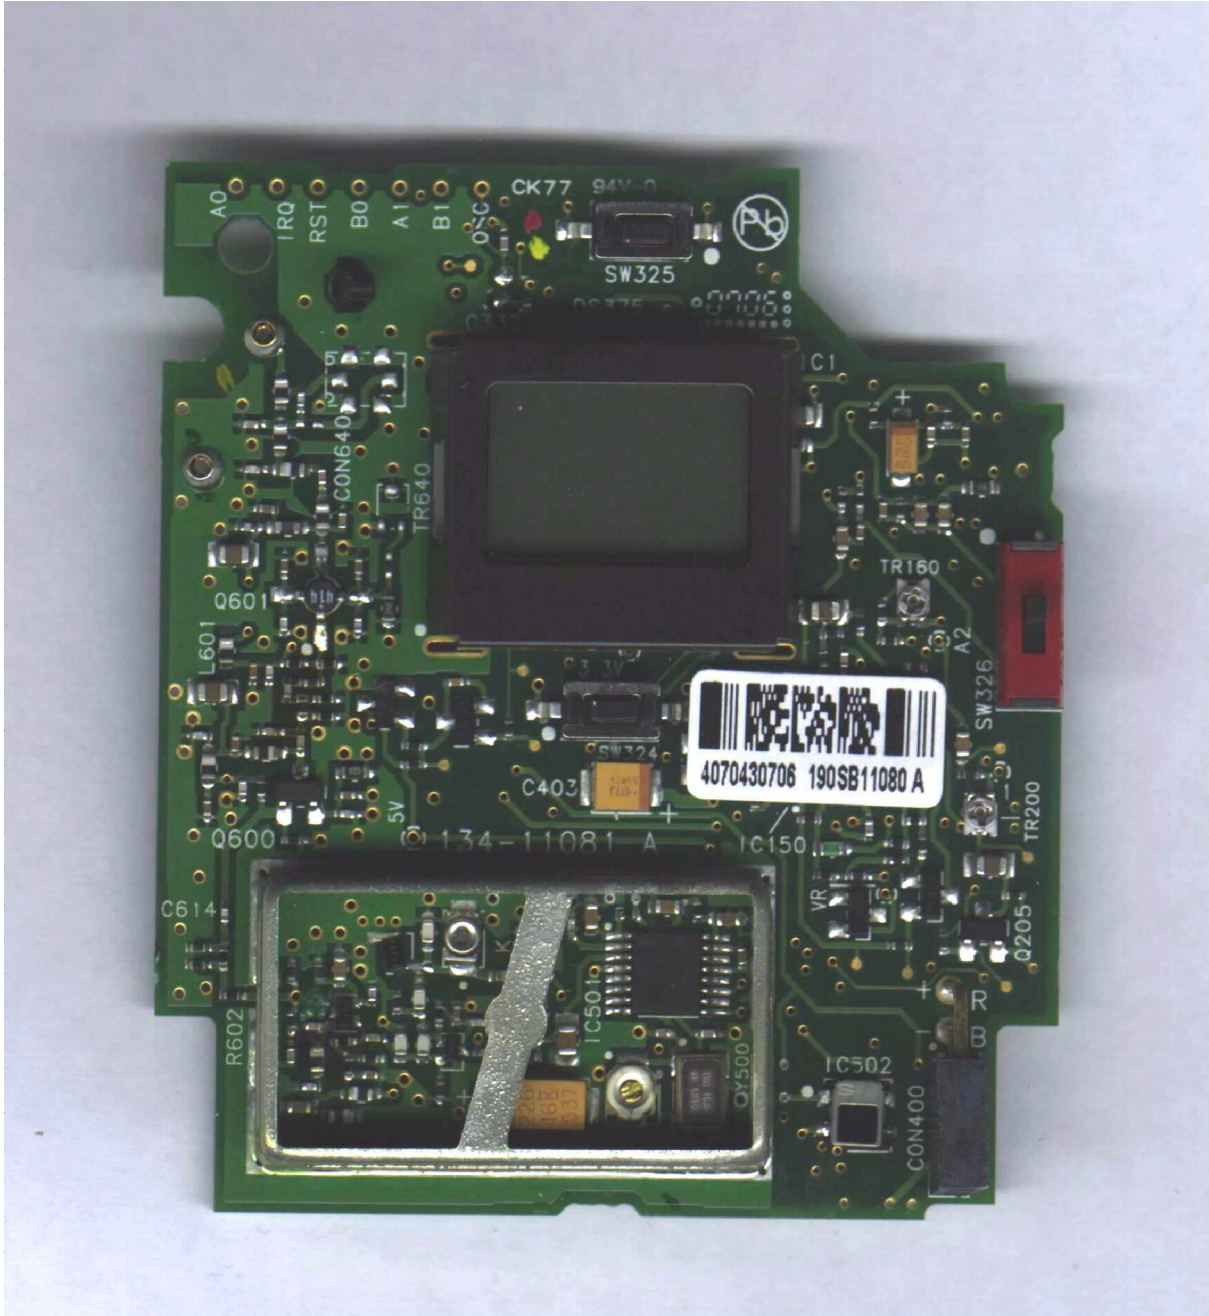

Company: Shure, Inc.

Model: MX690

Date: 07-20-2007

Photo Description: **Battery cover removed**

Company: Shure, Inc.

Model: MX690

Date: 07-20-2007

Photo Description: PCB 1, display side, with shield

Company: Shure, Inc.

Model: MX690

Date: 07-20-2007

Photo Description: PCB 1, side 1, shield removed

Company: Shure, Inc.
Model: MX690
Date: 07-20-2007
Photo Description: PCB 1, side 2

Company: Shure, Inc.
Model: MX690
Date: 07-20-2007
Photo Description: PCB 2, side 1