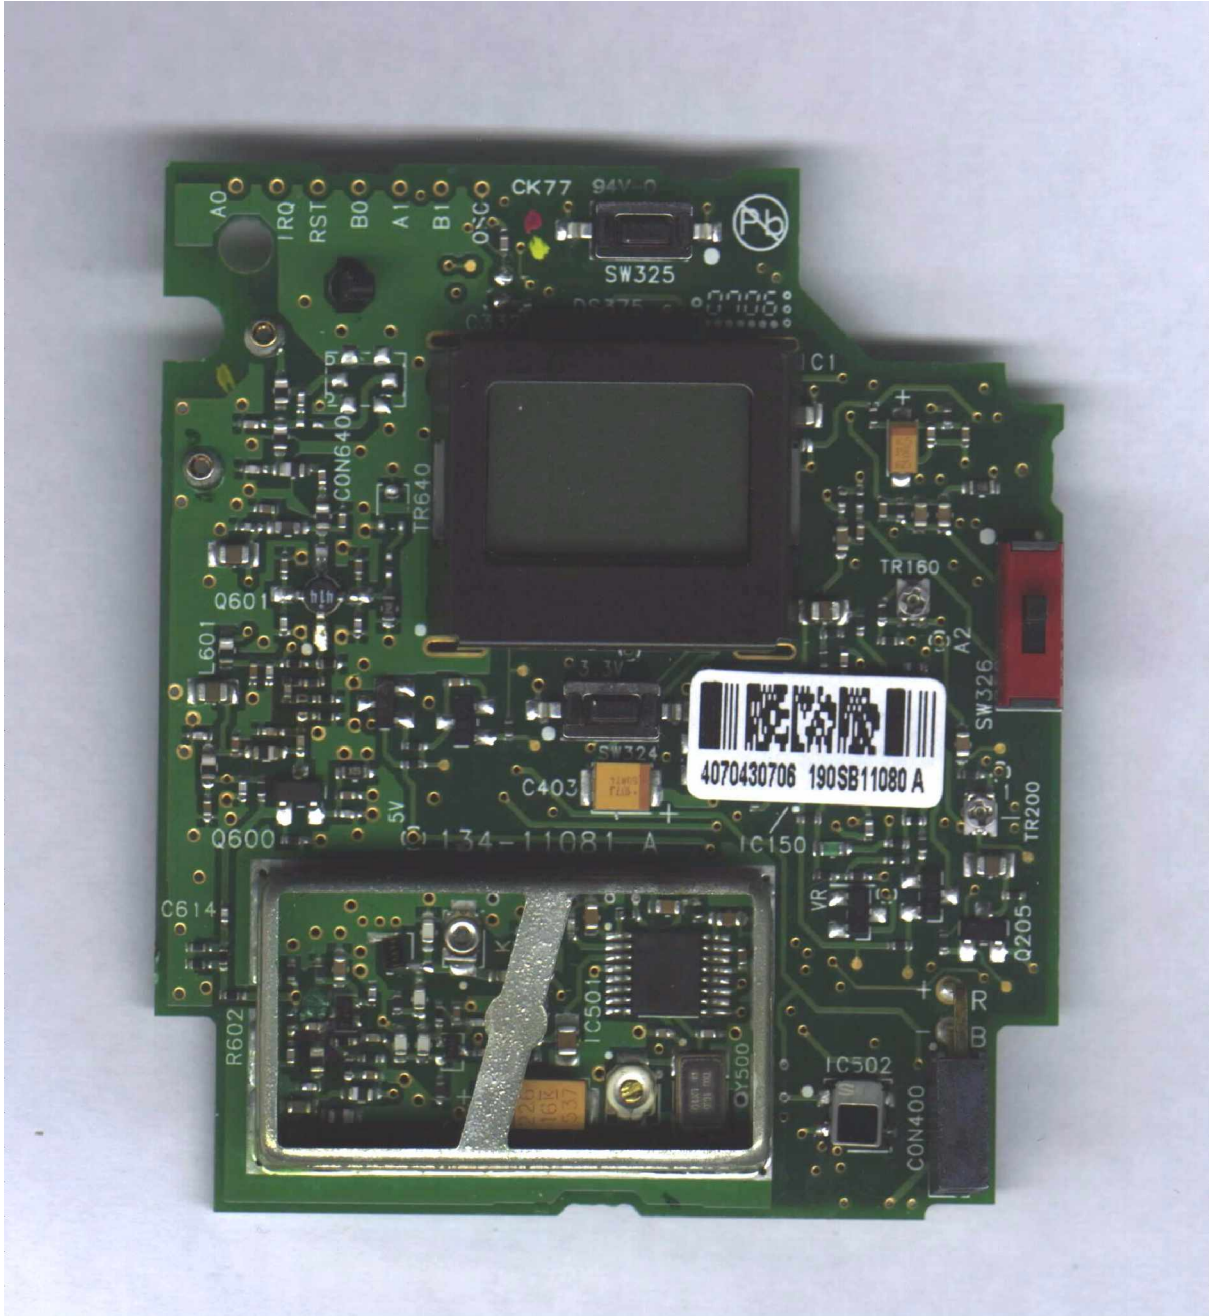

Company: Shure, Inc.

Model: MX690

Date: 07-20-2007

Photo Description: **Battery cover removed**

Company: Shure, Inc.

Model: MX690

Date: 07-20-2007

Photo Description: PCB 1, display side, with shield

Company: Shure, Inc.

Model: MX690

Date: 07-20-2007

Photo Description: PCB 1, side 1, shield removed

Company: Shure, Inc.  
Model: MX690  
Date: 07-20-2007  
Photo Description: **PCB 1, side 2**

Company: Shure, Inc.  
Model: MX690  
Date: 07-20-2007  
Photo Description: PCB 2, side 1