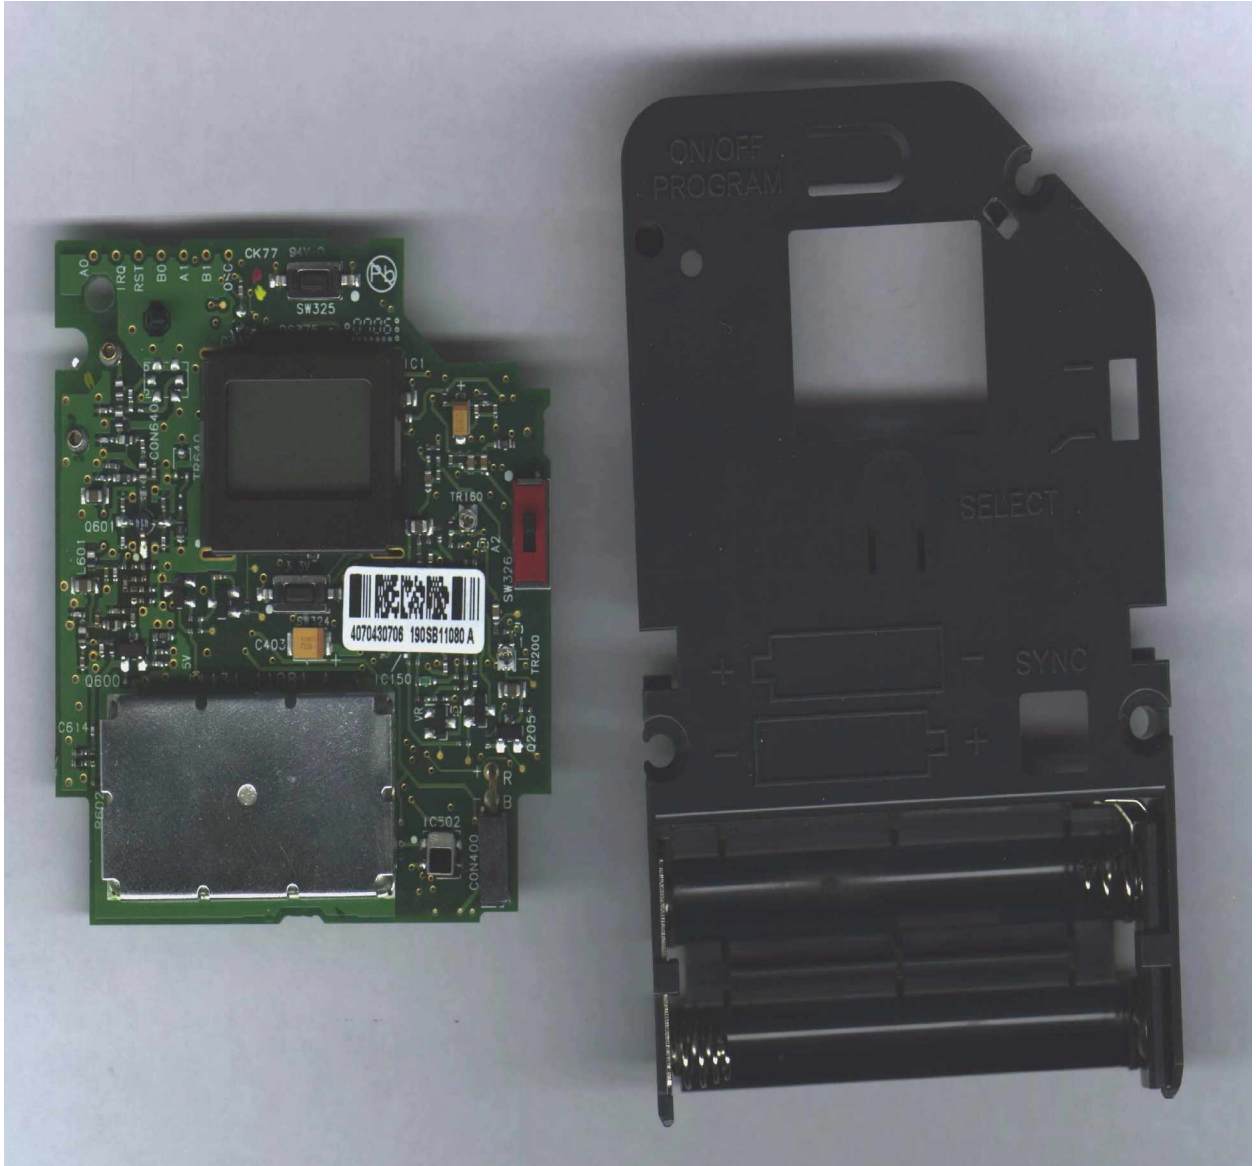

Company: Shure, Inc.

Model: MX690

Date: 07-20-2007

Photo Description: **Battery cover removed**

Company: Shure, Inc.

Model: MX690

Date: 07-20-2007

Photo Description: PCB 1, display side, with shield

Company: Shure, Inc.

Model: MX690

Date: 07-20-2007

Photo Description: PCB 1, side 1, shield removed

Company: Shure, Inc.  
Model: MX690  
Date: 07-20-2007  
Photo Description: **PCB 1, side 2**

Company: Shure, Inc.  
Model: MX690  
Date: 07-20-2007  
Photo Description: PCB 2, side 1