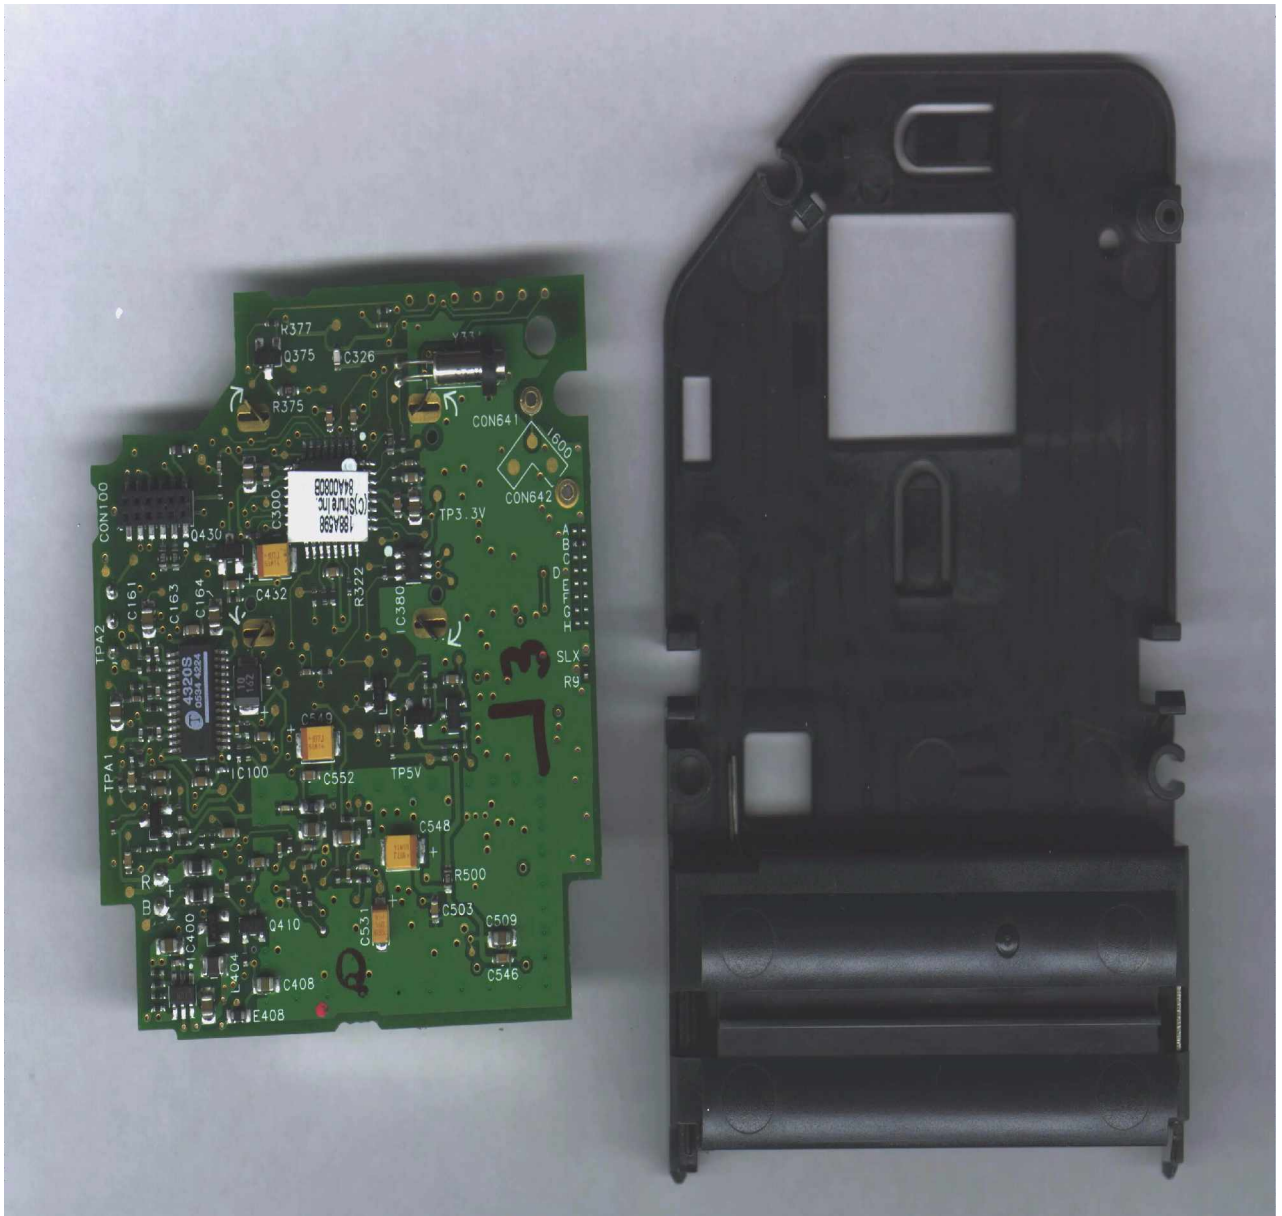

Company: Shure, Inc.

Model: MX690

Date: 07-20-2007

Photo Description: **Battery cover removed**

Company: Shure, Inc.

Model: MX690

Date: 07-20-2007

Photo Description: PCB 1, display side, with shield

Company: Shure, Inc.

Model: MX690

Date: 07-20-2007

Photo Description: PCB 1, side 1, shield removed

Company: Shure, Inc.  
Model: MX690  
Date: 07-20-2007  
Photo Description: **PCB 1, side 2**

Company: Shure, Inc.  
Model: MX690  
Date: 07-20-2007  
Photo Description: PCB 2, side 1