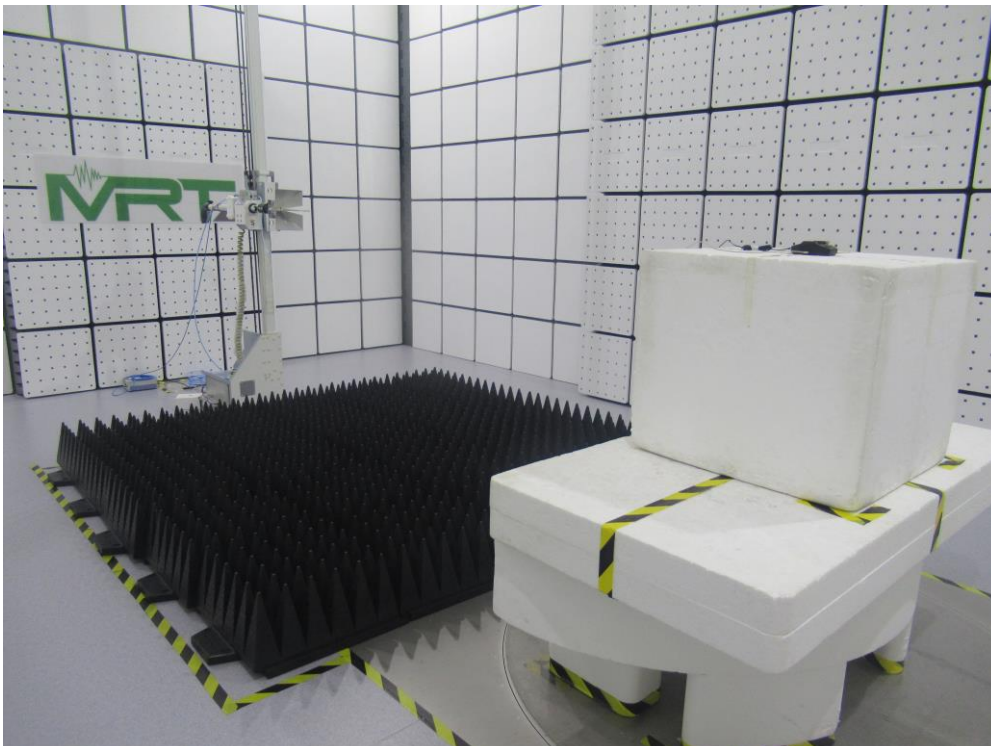

RF Test Setup Photo

Description: Front View of Conducted Emission Test Setup for Power Port

Description: Back View of Conducted Emission Test Setup for Power Port

Test Mode: Mode 1

Description: Radiated Spurious Emission Test Setup Below 1GHz

Test Mode: Mode 1

Description: Radiated Spurious Emission Test Setup Above 1GHz

Description: Conducted Measurement Test Setup