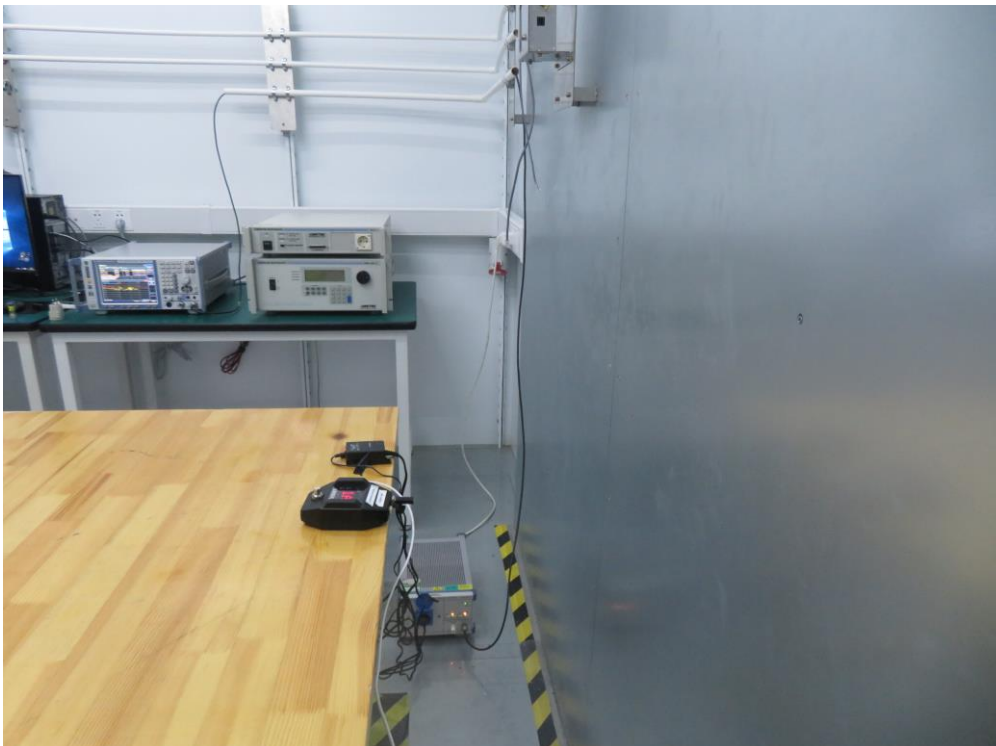

RF Test Setup Photo

Description: Front View of Conducted Emission Test Setup for Power Port

Description: Back View of Conducted Emission Test Setup for Power Port

Test Mode: Mode 1

Description: Radiated Spurious Emission Test Setup Below 1GHz

Test Mode: Mode 1

Description: Radiated Spurious Emission Test Setup Above 1GHz

Description: Conducted Measurement Test Setup