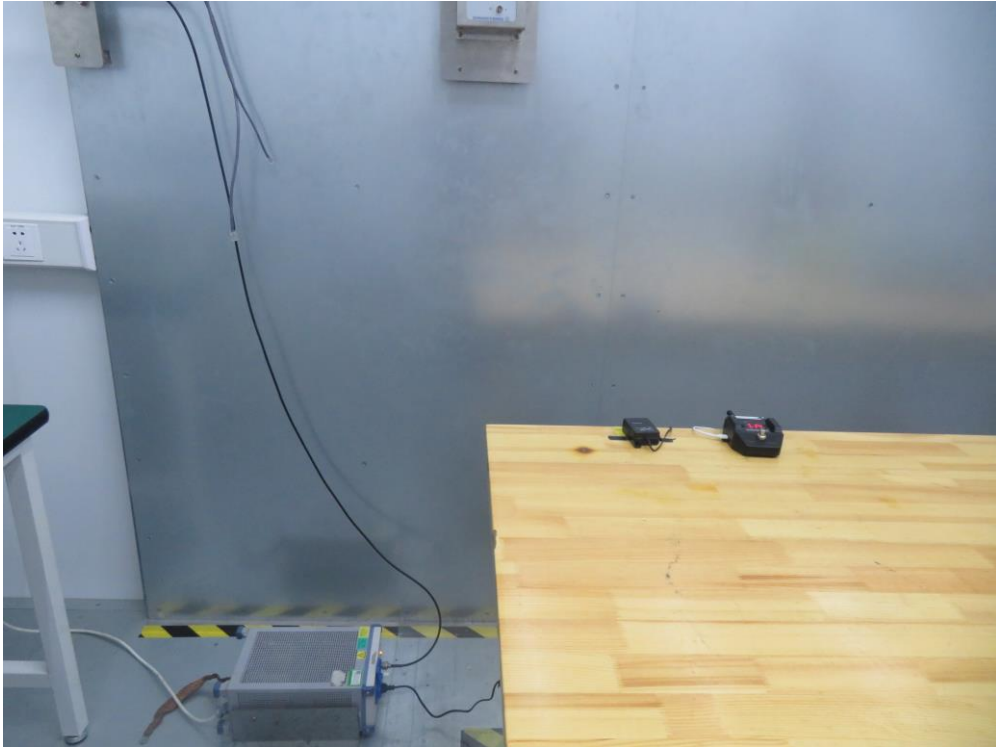

RF Test Setup Photo

Description: Front View of Conducted Emission Test Setup for Power Port

Description: Back View of Conducted Emission Test Setup for Power Port

Test Mode: Mode 1

Description: Radiated Spurious Emission Test Setup Below 1GHz

Test Mode: Mode 1

Description: Radiated Spurious Emission Test Setup Above 1GHz

Description: Conducted Measurement Test Setup