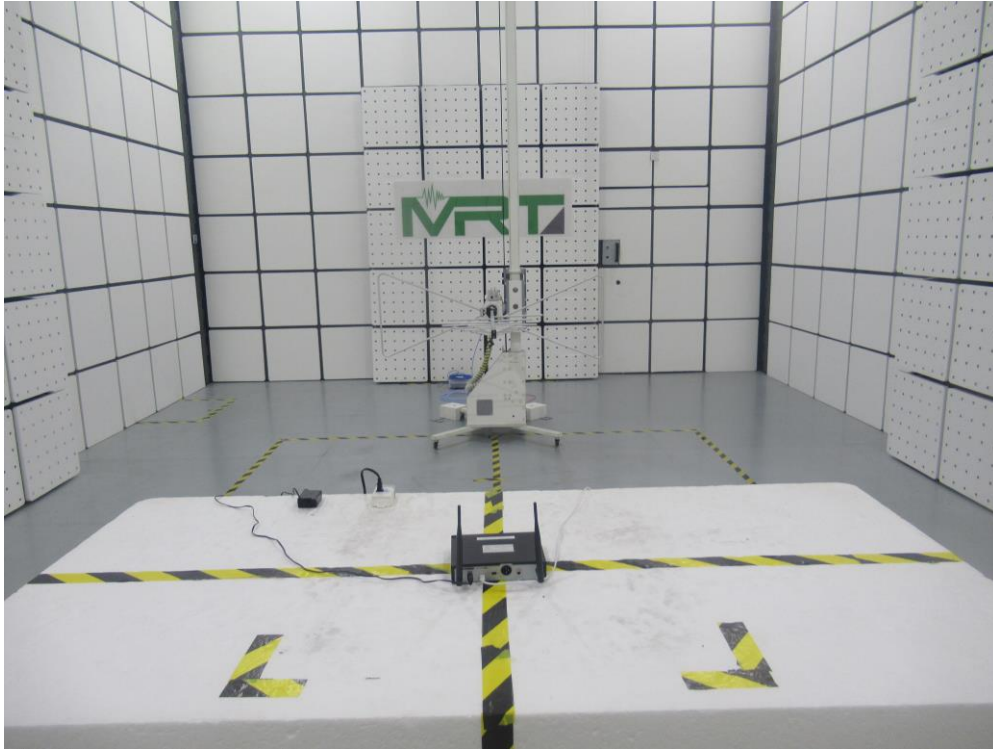

RF Test Setup Photo

Description: Front View of Conducted Emission Test Setup for Power Port

Description: Back View of Conducted Emission Test Setup for Power Port

Test Mode: Mode 1

Description: Radiated Spurious Emission Test Setup below 1GHz

Test Mode: Mode 1

Description: Radiated Spurious Emission Test Setup above 1GHz

Description: Conducted Measurement Test Setup