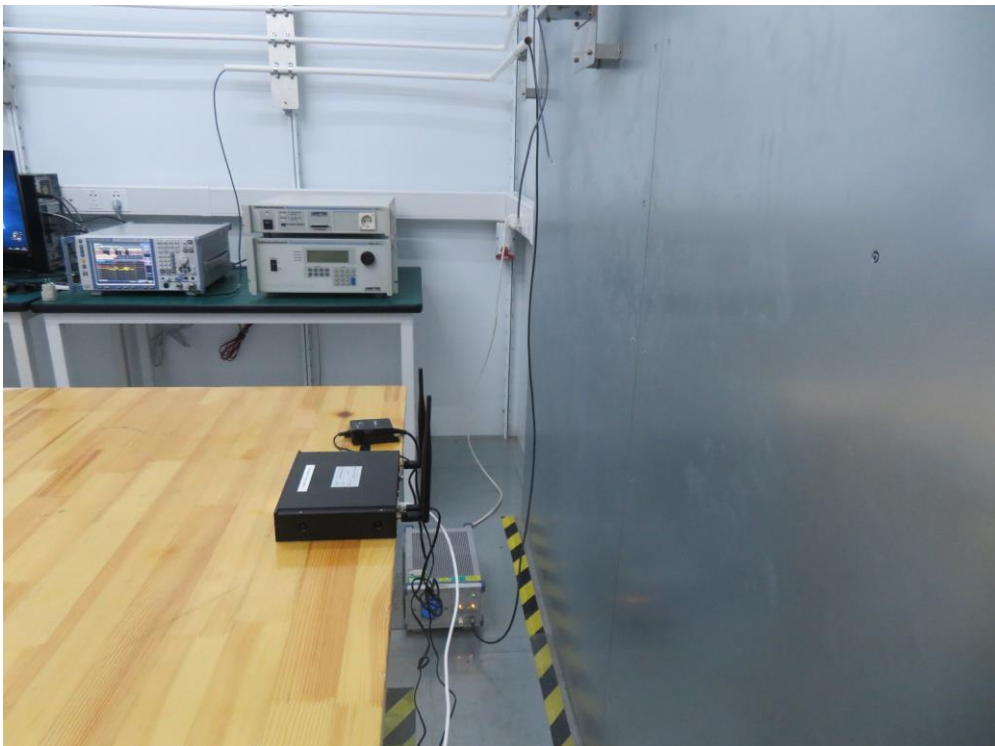

RF Test Setup Photo

Description: Front View of Conducted Emission Test Setup for Power Port

Description: Back View of Conducted Emission Test Setup for Power Port

Test Mode: Mode 1

Description: Radiated Spurious Emission Test Setup below 1GHz

Test Mode: Mode 1

Description: Radiated Spurious Emission Test Setup above 1GHz

Description: Conducted Measurement Test Setup