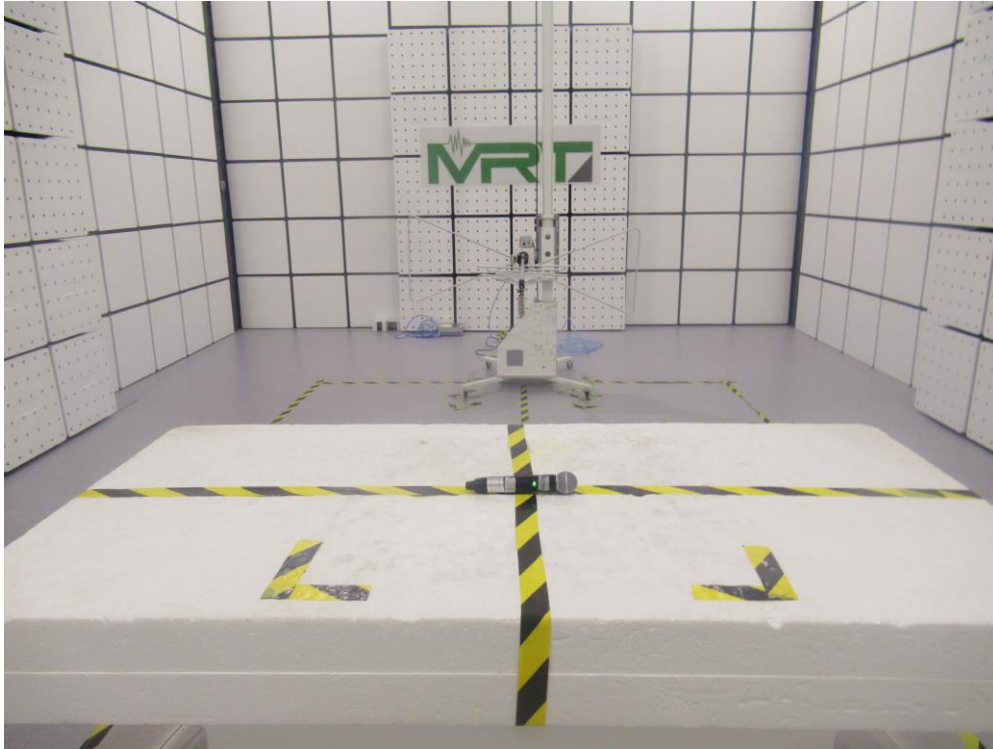

RF Test Setup Photo

Description: Front View of Conducted Emission Test Setup for Power Port

Description: Back View of Conducted Emission Test Setup for Power Port

Test Mode: Mode 1

Description: Radiated Spurious Emission Test Setup for 30MHz ~ 1GHz

Test Mode: Mode 1

Description: Radiated Spurious Emission Test Setup for 1GHz ~ 18GHz

Description: Conducted Measurement Test Setup