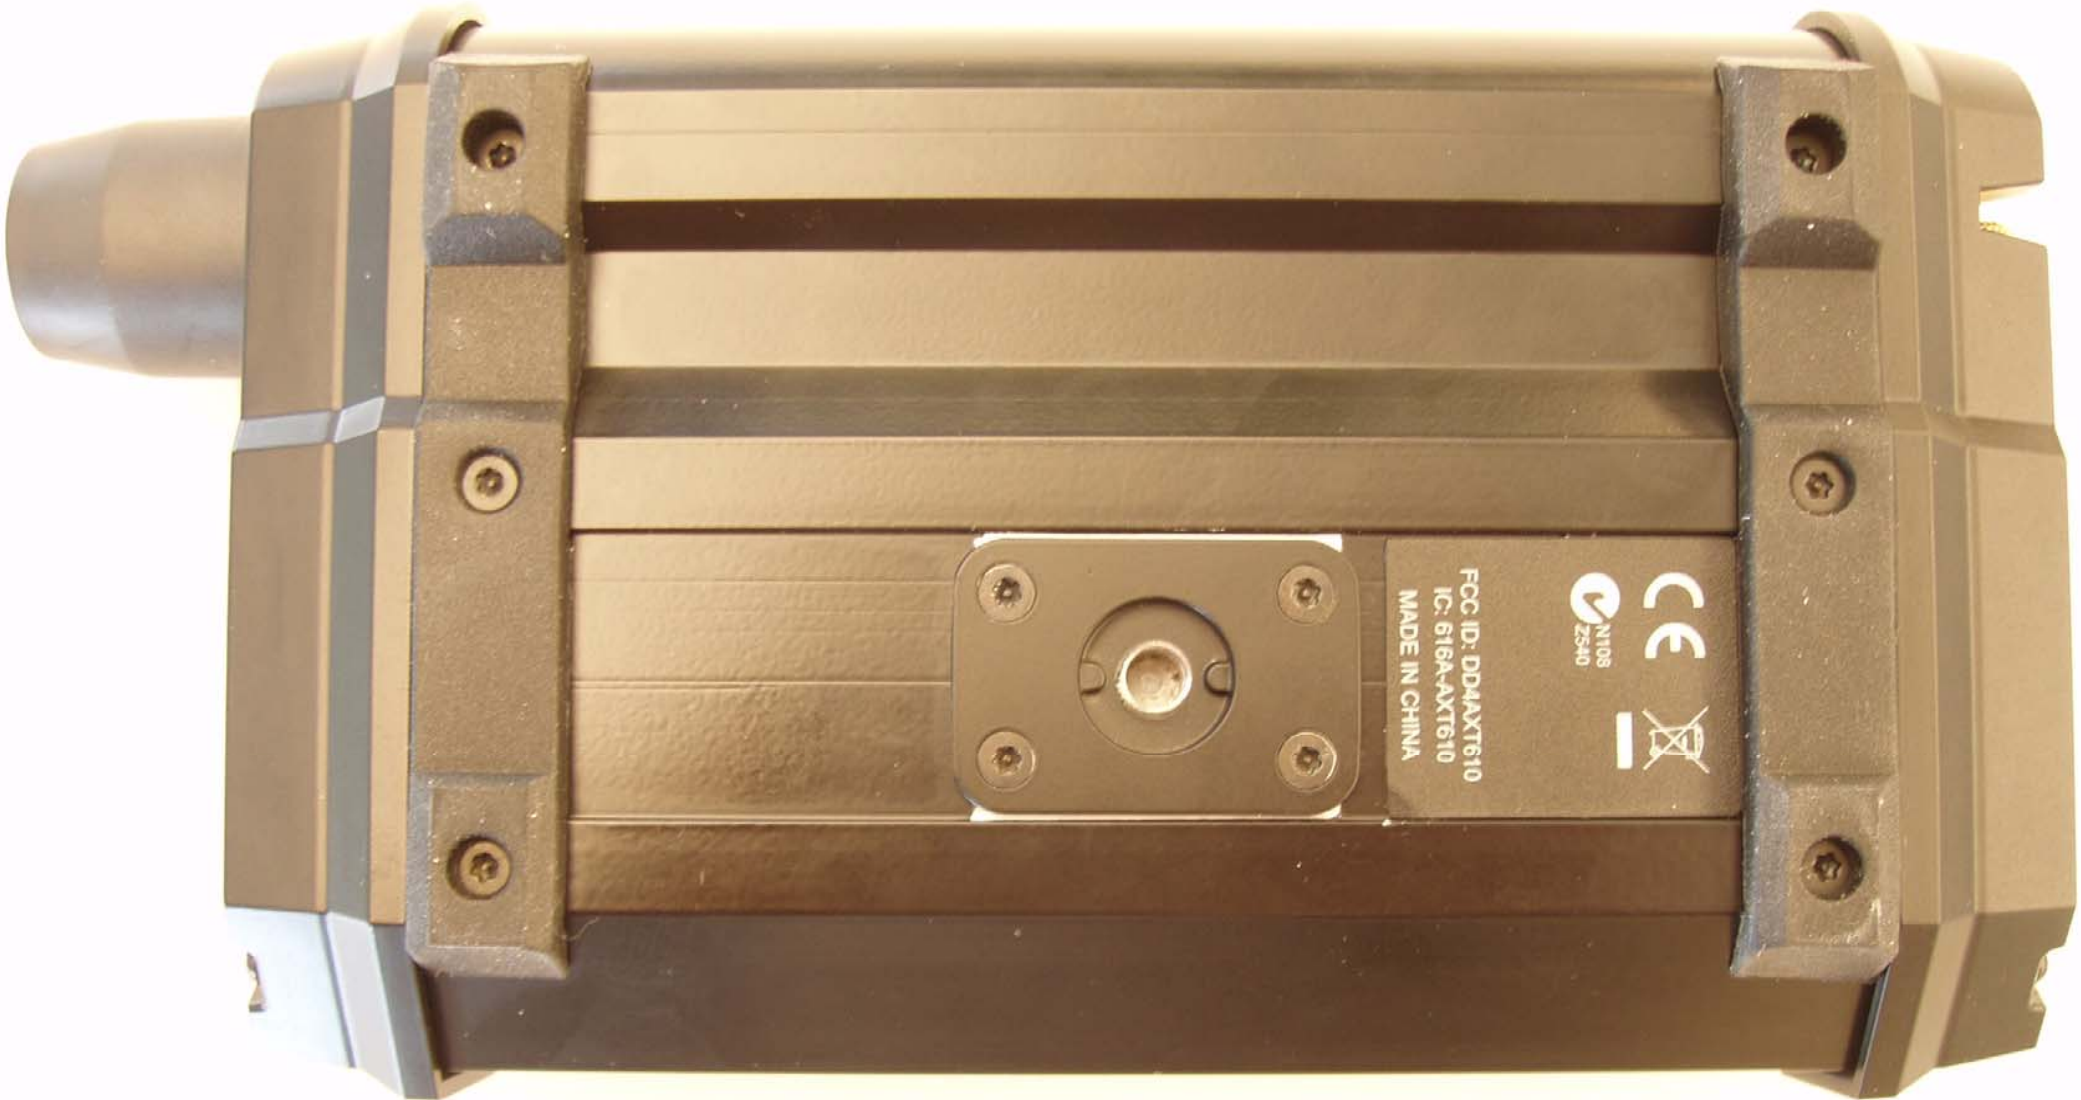

SHURE

**SHURE**® AXT610

Axient™ Wireless  
ShowLink™ Access Point

FCC ID: DD4AXT610  
IC: 616A-AXT610  
MADE IN CHINA

CE  
N108  
2340  