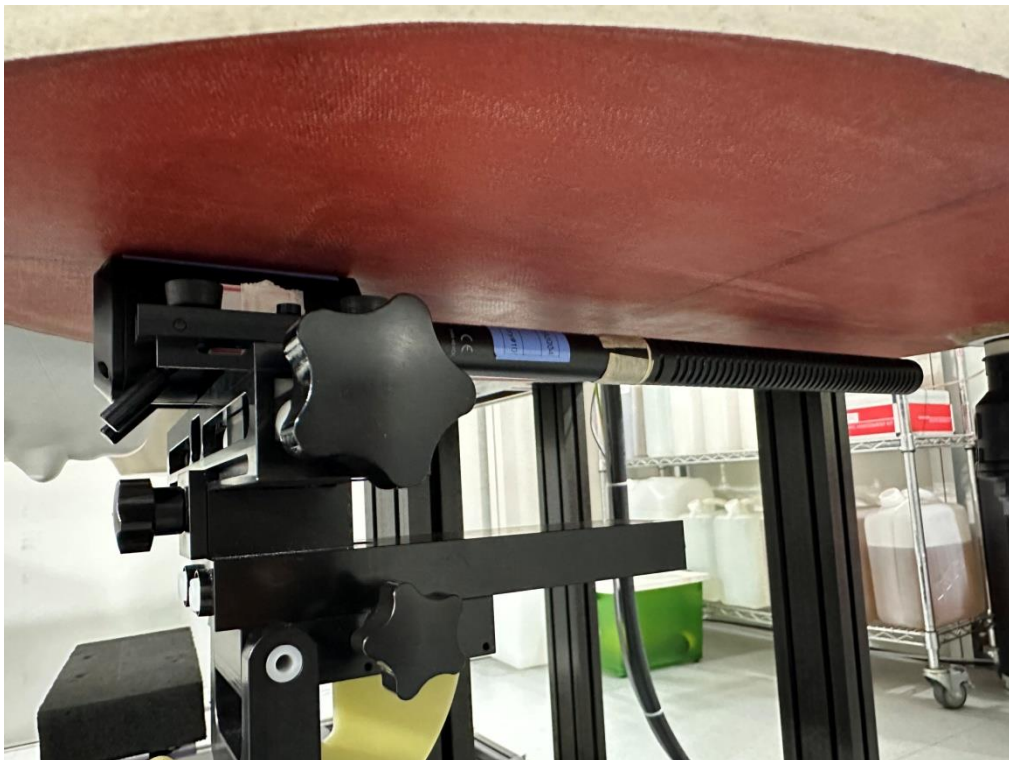

RF Test Setup Photo

Description: Front View of Conducted Emission Test Setup for Power Port

Description: Back View of Conducted Emission Test Setup for Power Port

Description: Radiated Spurious Emission Test Setup for Below 1GHz

Description: Radiated Spurious Emission Test Setup for Above 1GHz

Description: Conducted Test Setup

SAR Test Setup Photograph

Description: Body Front Position with 0mm gap

Description: Body Back Position with 0mm gap

Description: Body Left Position with 0mm gap

Description: Body Right Position with 0mm gap

Description: Body Back with holster Position with 0mm gap