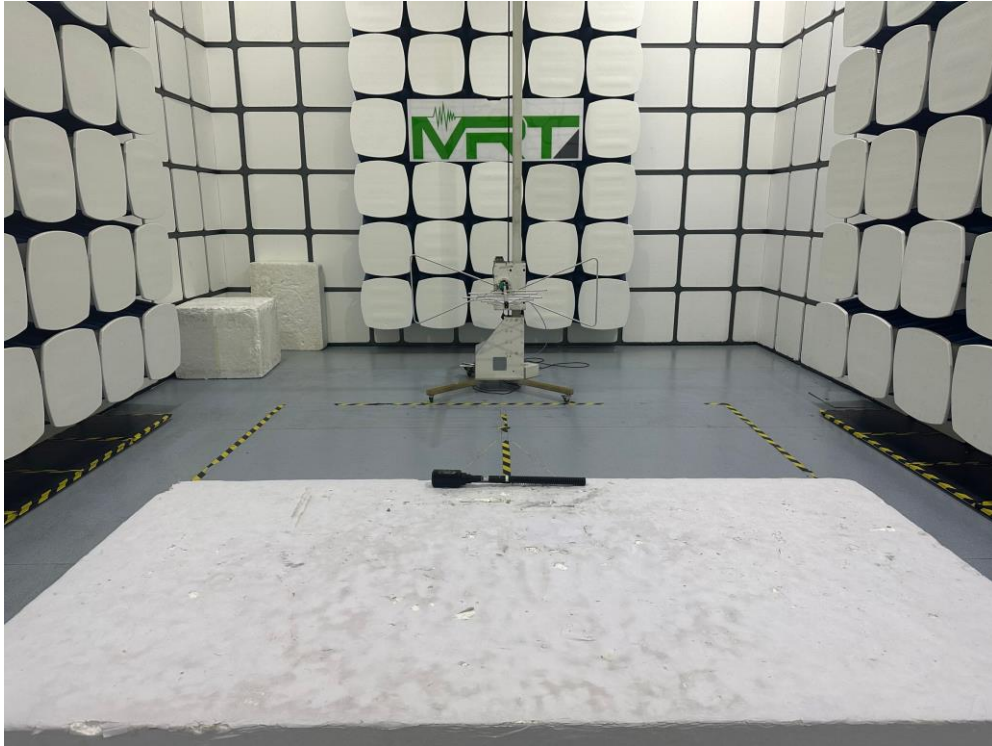

RF Test Setup Photo

Description: Front View of Conducted Emission Test Setup for Power Port

Description: Back View of Conducted Emission Test Setup for Power Port

Description: Radiated Spurious Emission Test Setup for Below 1GHz

Description: Radiated Spurious Emission Test Setup for Above 1GHz

Description: Conducted Test Setup

SAR Test Setup Photograph

Description: Body Front Position with 0mm gap

Description: Body Back Position with 0mm gap