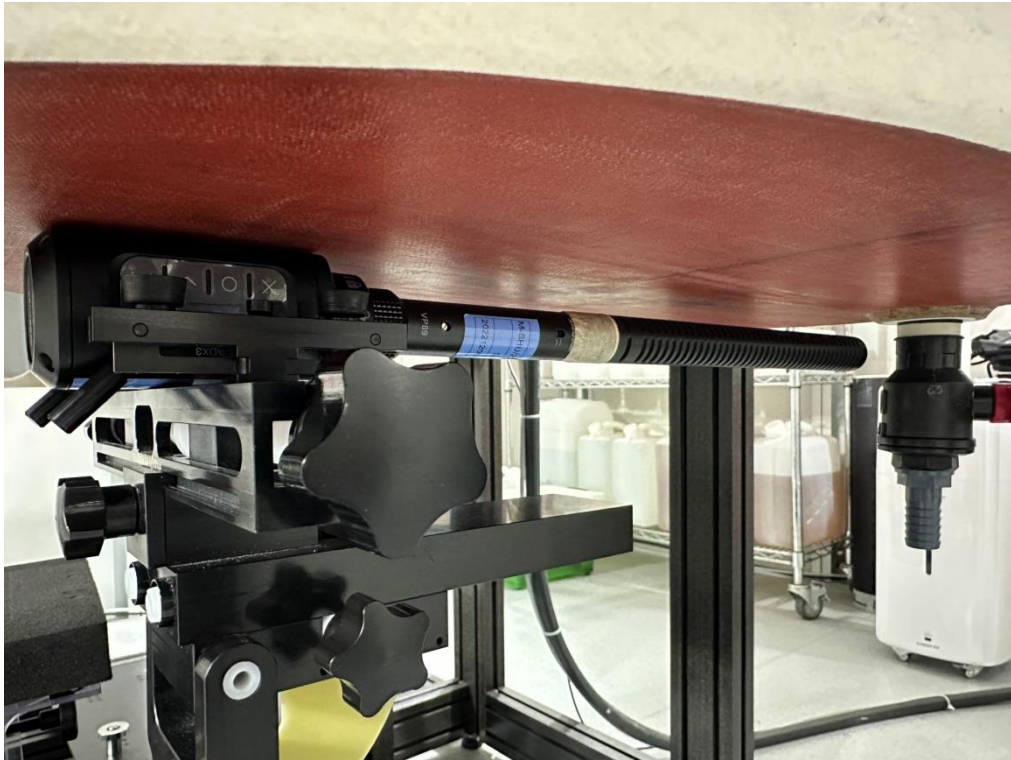

RF Test Setup Photo

Description: Front View of Conducted Emission Test Setup for Power Port

Description: Back View of Conducted Emission Test Setup for Power Port

Description: Radiated Spurious Emission Test Setup for Below 1GHz

Description: Radiated Spurious Emission Test Setup for Above 1GHz

Description: Conducted Test Setup

SAR Test Setup Photograph

Description: Body Front Position with 0mm gap

Description: Body Back Position with 0mm gap

Description: Body Left Position with 0mm gap

Description: Body Right Position with 0mm gap

Description: Body Back with holster Position with 0mm gap