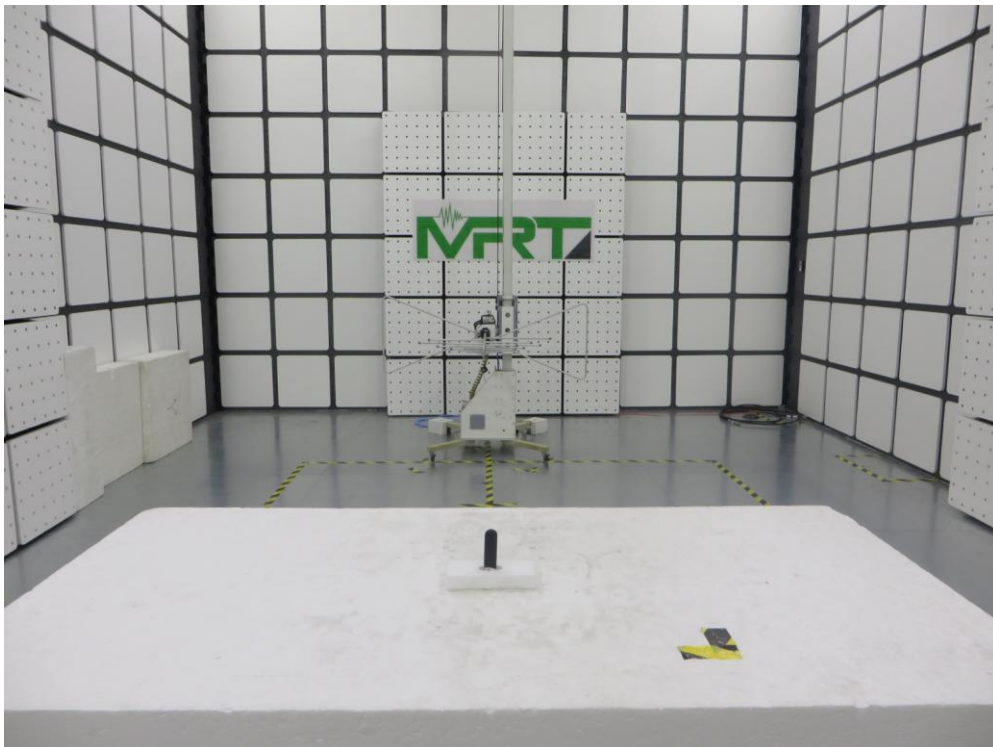

## Test Setup Photograph

Description: FCC Radiated Spurious Emission Test Setup for 9KHz ~ 30MHz

Description: FCC Radiated Spurious Emission Test Setup for 30MHz ~ 1GHz

Description: FCC Radiated Spurious Emission Test Setup for 1 ~ 18GHz

Description: FCC Radiated Spurious Emission Test Setup for 18GHz ~ 40GHz