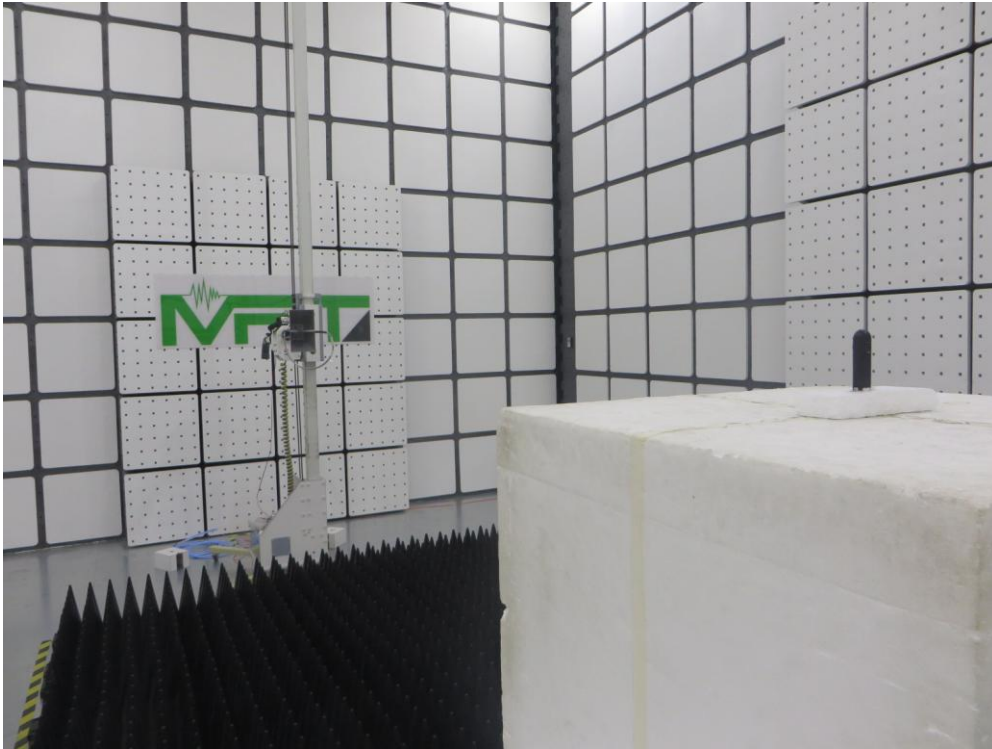

## Test Setup Photograph

Description: FCC Radiated Spurious Emission Test Setup for 9KHz ~ 30MHz

Description: FCC Radiated Spurious Emission Test Setup for 30MHz ~ 1GHz

Description: FCC Radiated Spurious Emission Test Setup for 1 ~ 18GHz

Description: FCC Radiated Spurious Emission Test Setup for 18GHz ~ 40GHz