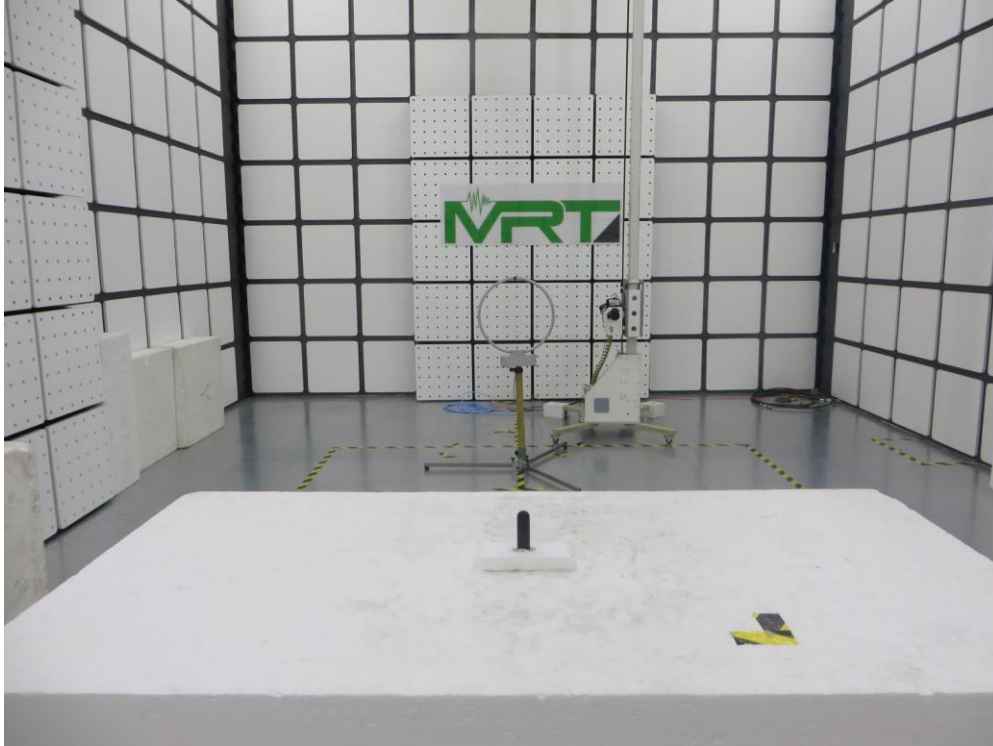

## Test Setup Photograph

Description: FCC Radiated Spurious Emission Test Setup for 9KHz ~ 30MHz

Description: FCC Radiated Spurious Emission Test Setup for 30MHz ~ 1GHz

Description: FCC Radiated Spurious Emission Test Setup for 1 ~ 18GHz

Description: FCC Radiated Spurious Emission Test Setup for 18GHz ~ 40GHz