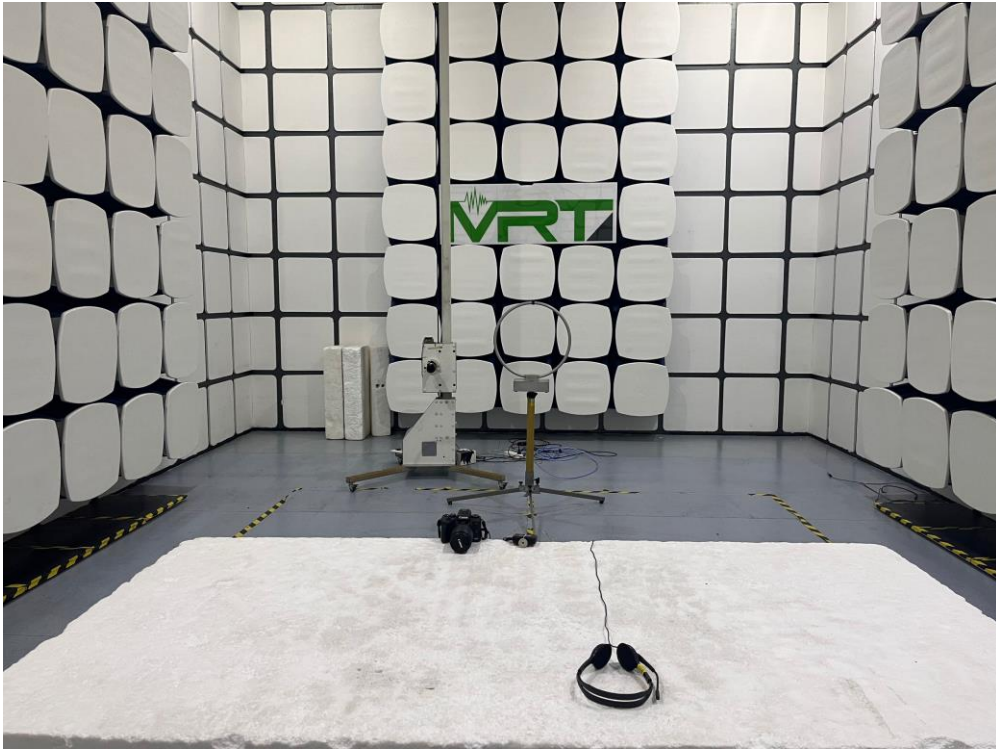

RF Test Setup Photo

Description: Front View of Conducted Emission Test Setup for Power Port

Description: Back View of Conducted Emission Test Setup for Power Port

Description: Radiated Spurious Emission Test Setup for Below 30MHz

Description: Radiated Spurious Emission Test Setup for Below 1GHz

Description: Radiated Spurious Emission Test Setup for Above 1GHz

Description: Radiated Spurious Emission Test Setup for Above 18GHz

Description: Conducted Test Setup

SAR Test Setup Photograph

Description: Body Front Position with 0mm gap

Description: Body Back Position with 0mm gap

Description: Body Left Position with 0mm gap

Description: Body Right Position with 0mm gap

Description: Body Top Position with 0mm gap

Description: Body Bottom Position with 0mm gap