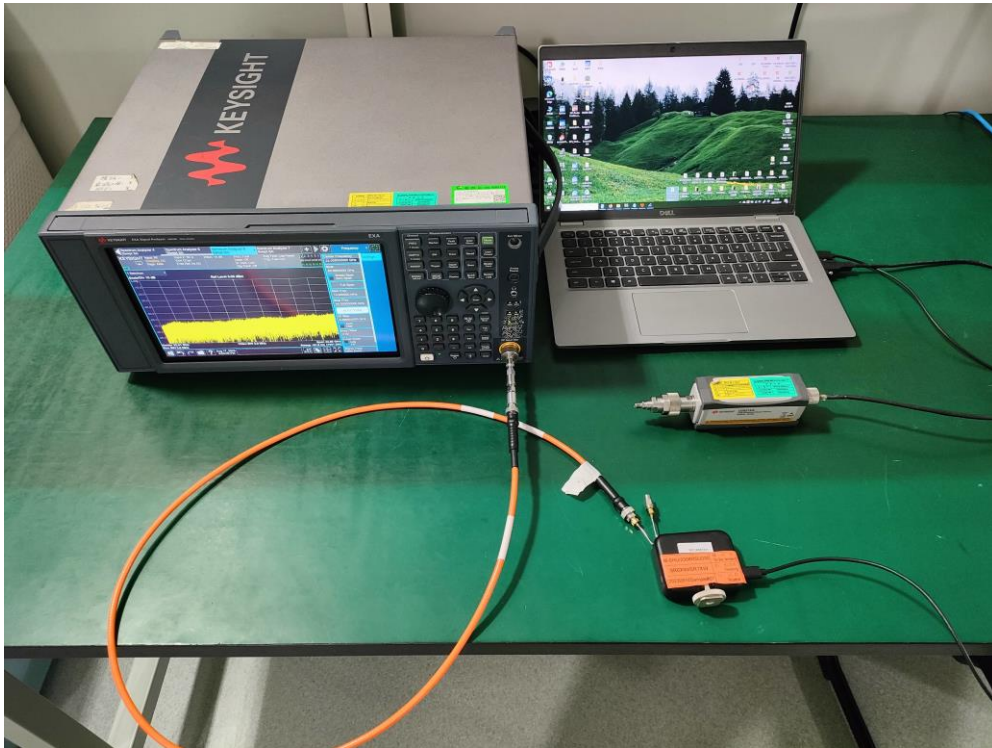

RF Test Setup Photo

Description: Front View of Conducted Emission Test Setup for Power Port

Description: Back View of Conducted Emission Test Setup for Power Port

Description: Radiated Spurious Emission Test Setup for Below 30MHz

Description: Radiated Spurious Emission Test Setup for Below 1GHz

Description: Radiated Spurious Emission Test Setup for Above 1GHz

Description: Radiated Spurious Emission Test Setup for Above 18GHz

Description: Conducted Test Setup

SAR Test Setup Photograph

Description: Body Front Position with 0mm gap

Description: Body Back Position with 0mm gap

Description: Body Left Position with 0mm gap

Description: Body Right Position with 0mm gap

Description: Body Top Position with 0mm gap

Description: Body Bottom Position with 0mm gap