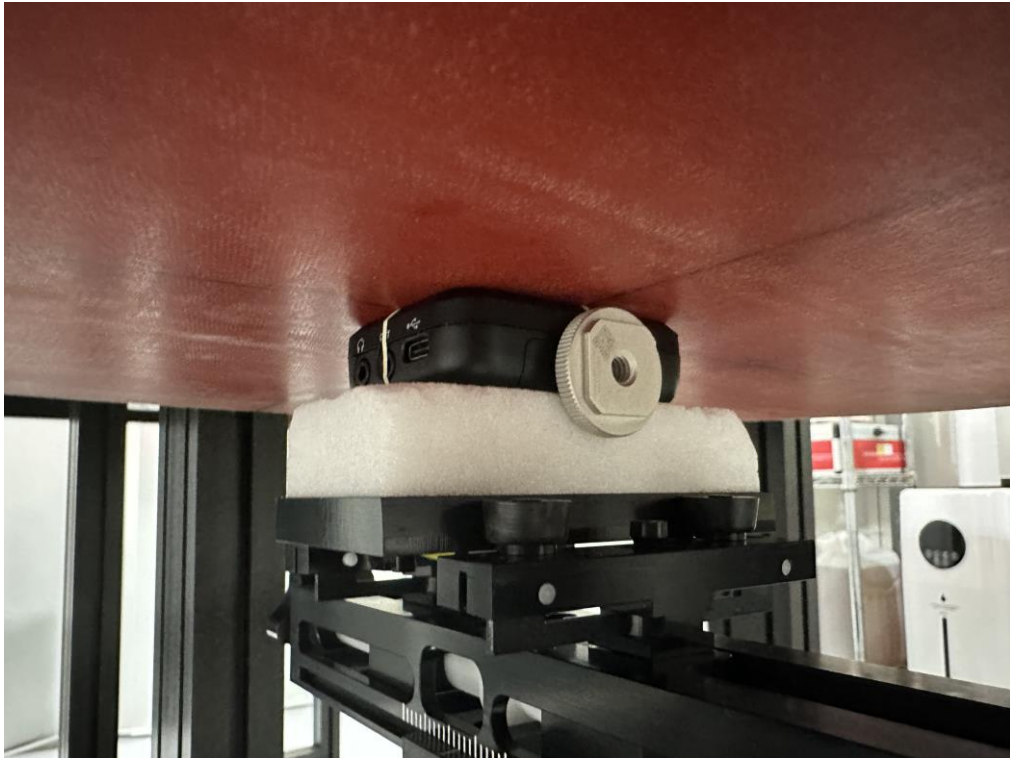

RF Test Setup Photo

Description: Front View of Conducted Emission Test Setup for Power Port

Description: Back View of Conducted Emission Test Setup for Power Port

Description: Radiated Spurious Emission Test Setup for Below 30MHz

Description: Radiated Spurious Emission Test Setup for Below 1GHz

Description: Radiated Spurious Emission Test Setup for Above 1GHz

Description: Radiated Spurious Emission Test Setup for Above 18GHz

Description: Conducted Test Setup

SAR Test Setup Photograph

Description: Body Front Position with 0mm gap

Description: Body Back Position with 0mm gap

Description: Body Left Position with 0mm gap

Description: Body Right Position with 0mm gap

Description: Body Top Position with 0mm gap

Description: Body Bottom Position with 0mm gap