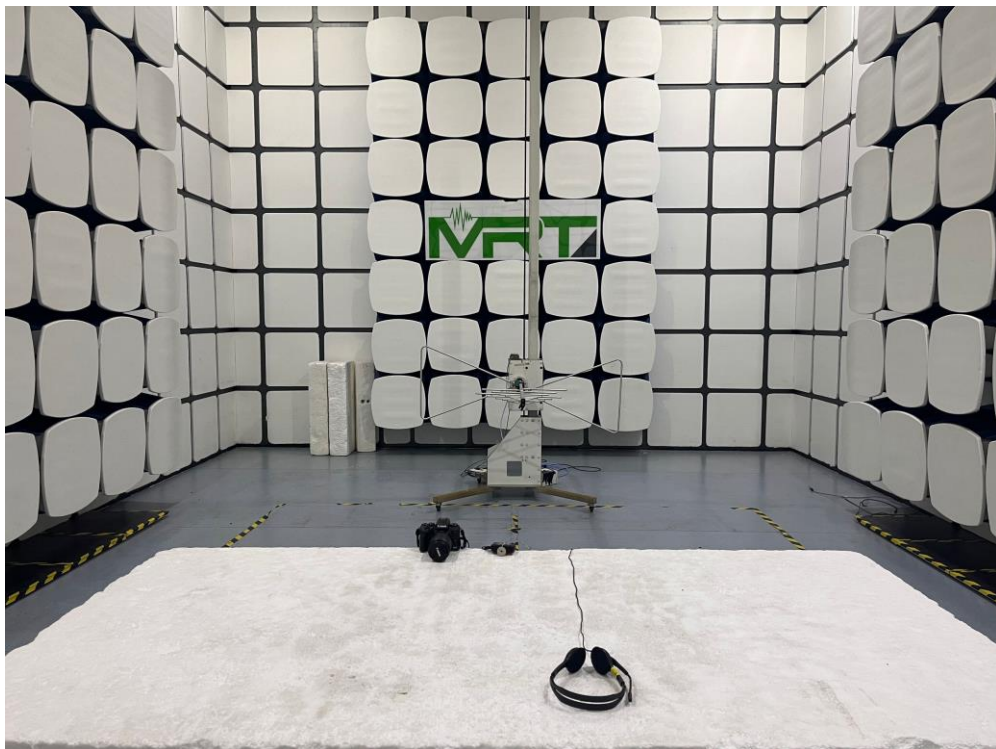

RF Test Setup Photo

Description: Front View of Conducted Emission Test Setup for Power Port

Description: Back View of Conducted Emission Test Setup for Power Port

Description: Radiated Spurious Emission Test Setup for Below 30MHz

Description: Radiated Spurious Emission Test Setup for Below 1GHz

Description: Radiated Spurious Emission Test Setup for Above 1GHz

Description: Radiated Spurious Emission Test Setup for Above 18GHz

Description: Conducted Test Setup

SAR Test Setup Photograph

Description: Body Front Position with 0mm gap

Description: Body Back Position with 0mm gap

Description: Body Left Position with 0mm gap

Description: Body Right Position with 0mm gap

Description: Body Top Position with 0mm gap

Description: Body Bottom Position with 0mm gap