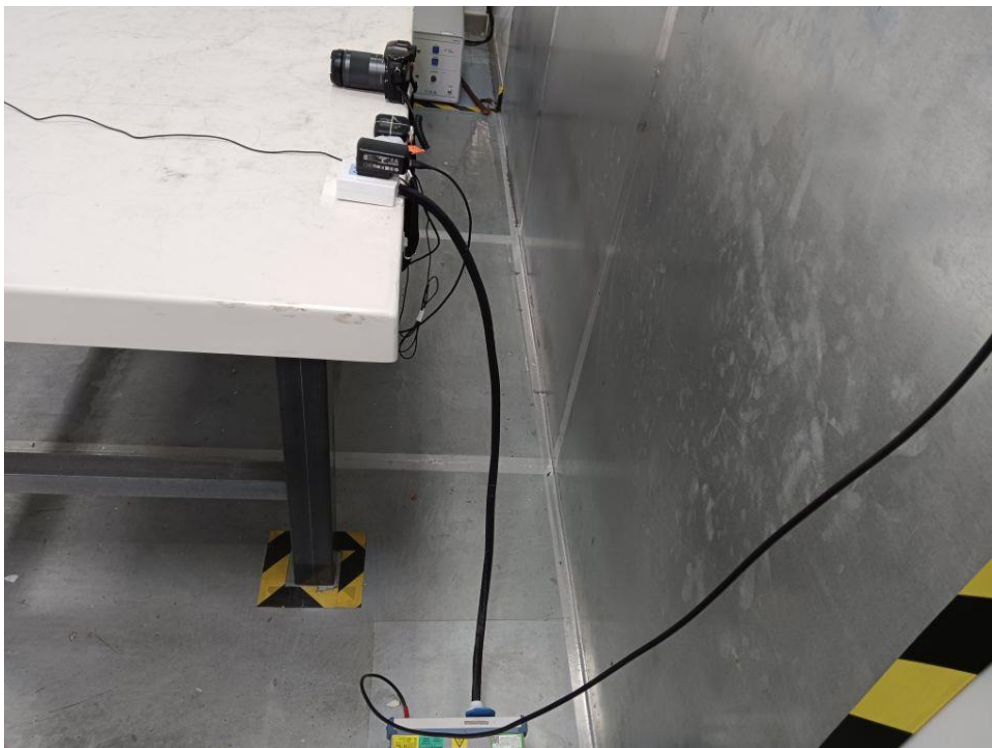

RF Test Setup Photo

Description: Front View of Conducted Emission Test Setup for Power Port

Description: Back View of Conducted Emission Test Setup for Power Port

Description: Radiated Spurious Emission Test Setup for Below 30MHz

Description: Radiated Spurious Emission Test Setup for Below 1GHz

Description: Radiated Spurious Emission Test Setup for Above 1GHz

Description: Radiated Spurious Emission Test Setup for Above 18GHz

Description: Conducted Test Setup

SAR Test Setup Photograph

Description: Body Front Position with 0mm gap

Description: Body Back Position with 0mm gap

Description: Body Left Position with 0mm gap

Description: Body Right Position with 0mm gap

Description: Body Top Position with 0mm gap

Description: Body Bottom Position with 0mm gap