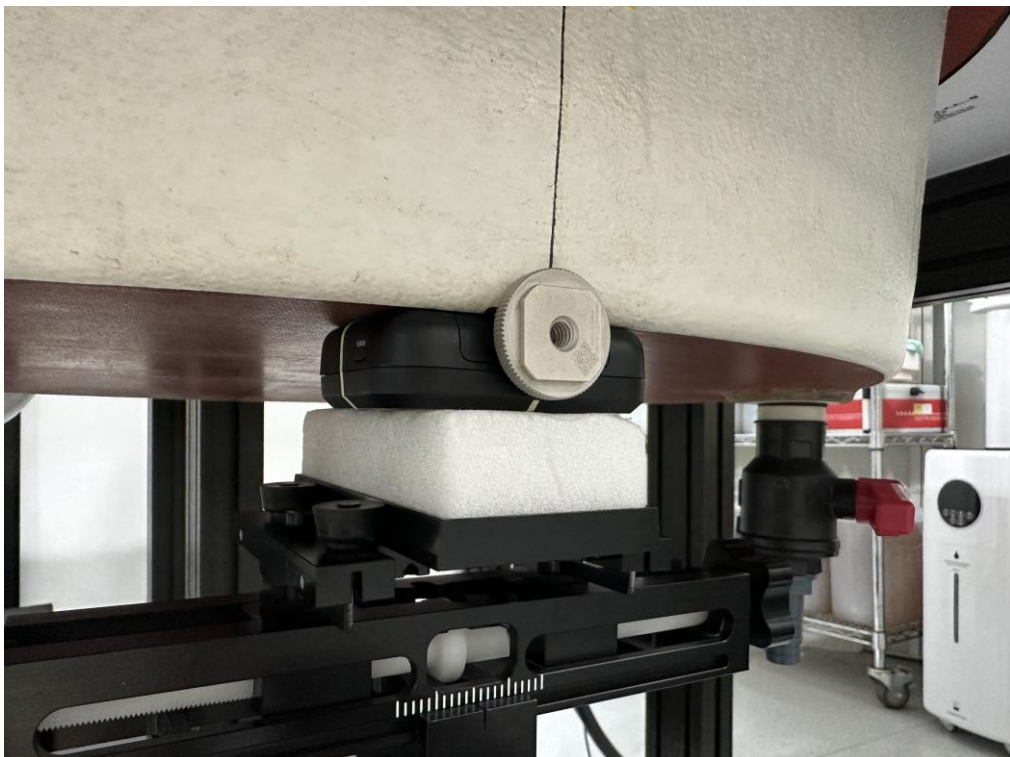

RF Test Setup Photo

Description: Front View of Conducted Emission Test Setup for Power Port

Description: Back View of Conducted Emission Test Setup for Power Port

Description: Radiated Spurious Emission Test Setup for Below 30MHz

Description: Radiated Spurious Emission Test Setup for Below 1GHz

Description: Radiated Spurious Emission Test Setup for Above 1GHz

Description: Radiated Spurious Emission Test Setup for Above 18GHz

Description: Conducted Test Setup

SAR Test Setup Photograph

Description: Body Front Position with 0mm gap

Description: Body Back Position with 0mm gap

Description: Body Left Position with 0mm gap

Description: Body Right Position with 0mm gap

Description: Body Top Position with 0mm gap

Description: Body Bottom Position with 0mm gap