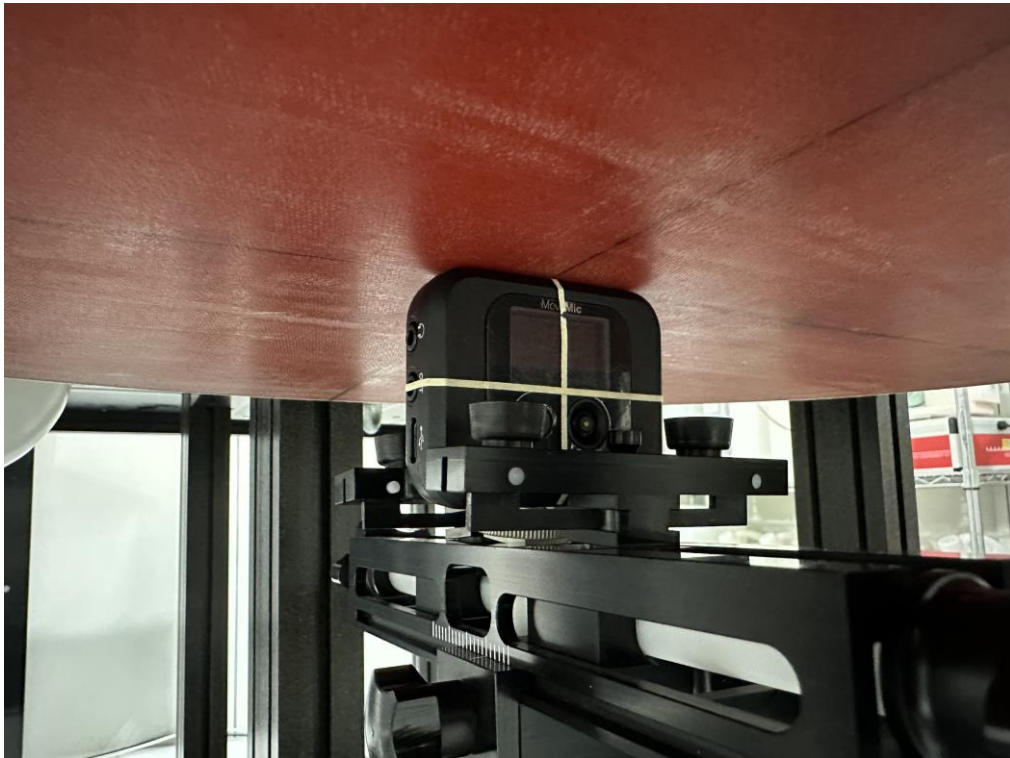

RF Test Setup Photo

Description: Front View of Conducted Emission Test Setup for Power Port

Description: Back View of Conducted Emission Test Setup for Power Port

Description: Radiated Spurious Emission Test Setup for Below 30MHz

Description: Radiated Spurious Emission Test Setup for Below 1GHz

Description: Radiated Spurious Emission Test Setup for Above 1GHz

Description: Radiated Spurious Emission Test Setup for Above 18GHz

Description: Conducted Test Setup

SAR Test Setup Photograph

Description: Body Front Position with 0mm gap

Description: Body Back Position with 0mm gap

Description: Body Left Position with 0mm gap

Description: Body Right Position with 0mm gap

Description: Body Top Position with 0mm gap

Description: Body Bottom Position with 0mm gap