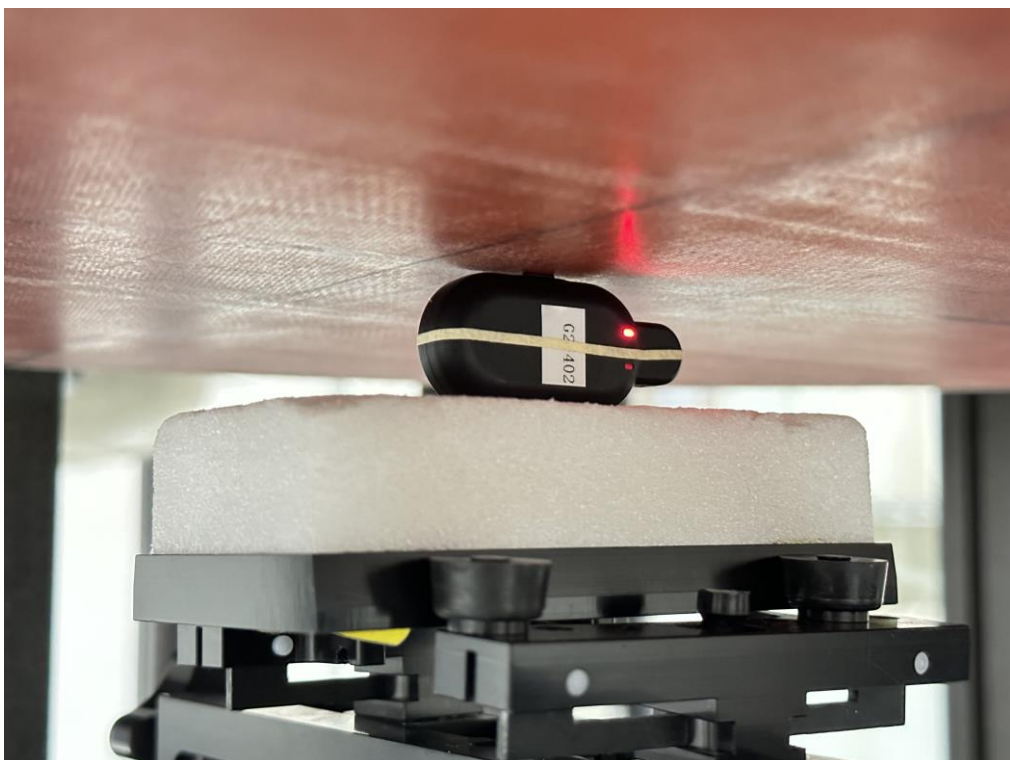

RF Test Setup Photo

Description: Radiated Spurious Emission Test Setup for Below 1GHz

Description: Radiated Spurious Emission Test Setup for Above 1GHz

Description: Conducted Test Setup

SAR Test Setup Photograph

Description: Body Front Position with 0mm gap

Description: Body Back Position with 0mm gap

Description: Body Left Position with 0mm gap

Description: Body Right Position with 0mm gap

Description: Body Top Position with 0mm gap

Description: Body Bottom Position with 0mm gap