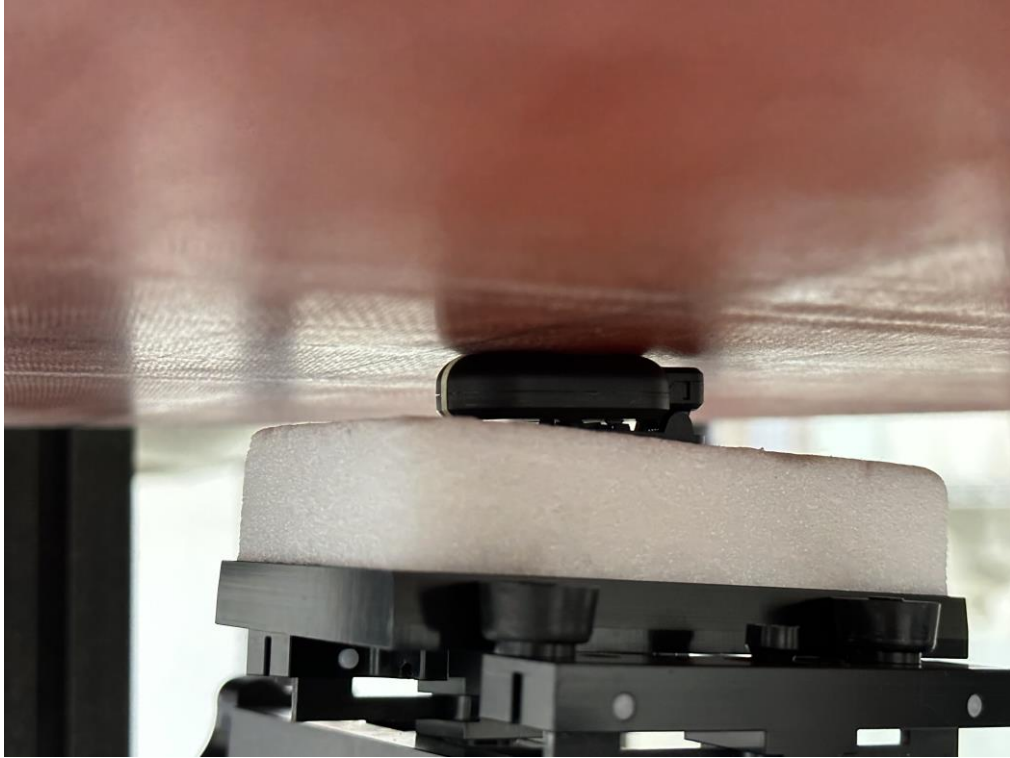

RF Test Setup Photo

Description: Radiated Spurious Emission Test Setup for Below 1GHz

Description: Radiated Spurious Emission Test Setup for Above 1GHz

Description: Conducted Test Setup

SAR Test Setup Photograph

Description: Body Front Position with 0mm gap

Description: Body Back Position with 0mm gap

Description: Body Left Position with 0mm gap

Description: Body Right Position with 0mm gap

Description: Body Top Position with 0mm gap

Description: Body Bottom Position with 0mm gap