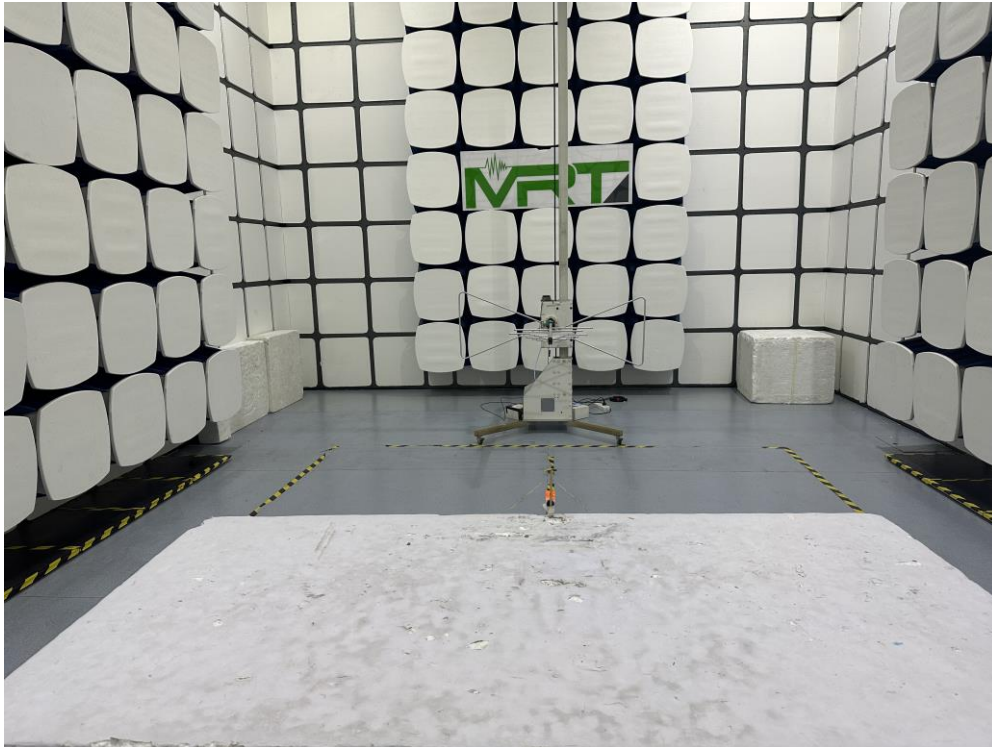

RF Test Setup Photo

Description: Radiated Spurious Emission Test Setup for Below 1GHz

Description: Radiated Spurious Emission Test Setup for Above 1GHz

Description: Conducted Test Setup

SAR Test Setup Photograph

Description: Body Front Position with 0mm gap

Description: Body Back Position with 0mm gap

Description: Body Left Position with 0mm gap

Description: Body Right Position with 0mm gap

Description: Body Top Position with 0mm gap

Description: Body Bottom Position with 0mm gap