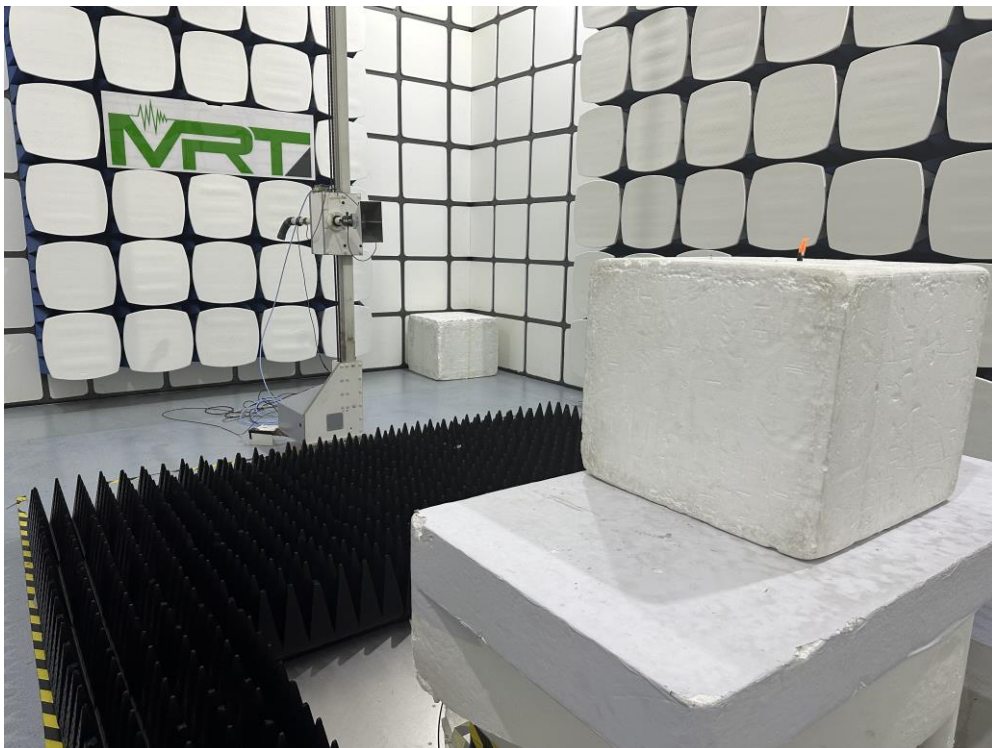

RF Test Setup Photo

Description: Radiated Spurious Emission Test Setup for Below 1GHz

Description: Radiated Spurious Emission Test Setup for Above 1GHz

Description: Conducted Test Setup

SAR Test Setup Photograph

Description: Body Front Position with 0mm gap

Description: Body Back Position with 0mm gap

Description: Body Left Position with 0mm gap

Description: Body Right Position with 0mm gap

Description: Body Top Position with 0mm gap

Description: Body Bottom Position with 0mm gap