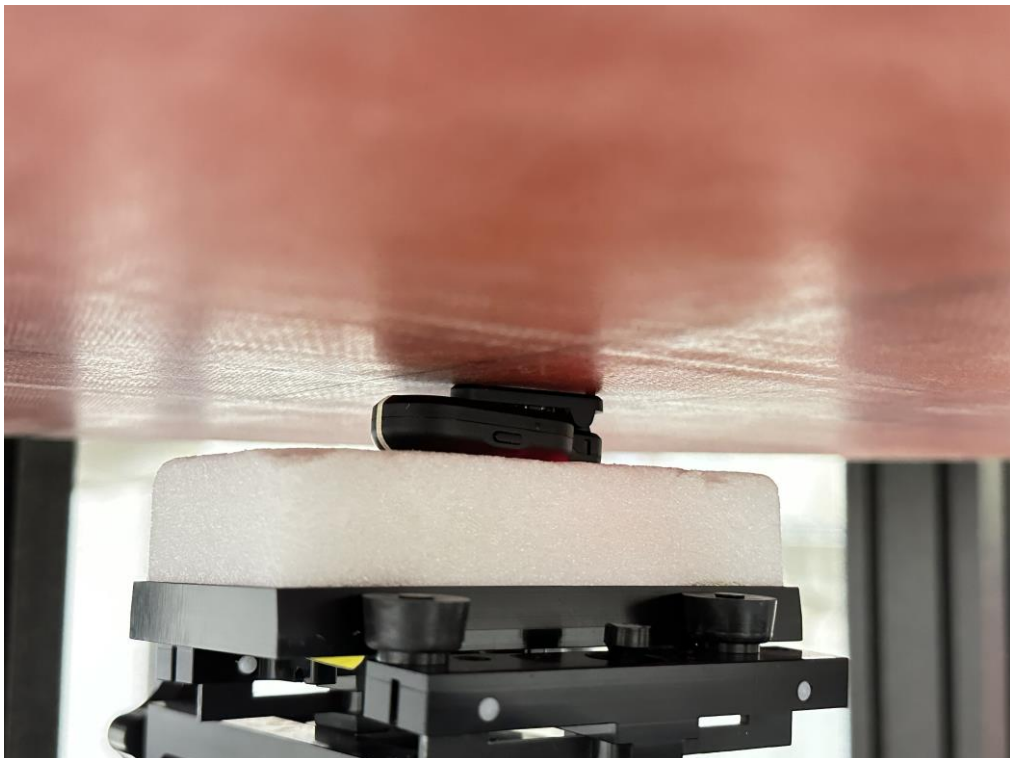

RF Test Setup Photo

Description: Radiated Spurious Emission Test Setup for Below 1GHz

Description: Radiated Spurious Emission Test Setup for Above 1GHz

Description: Conducted Test Setup

SAR Test Setup Photograph

Description: Body Front Position with 0mm gap

Description: Body Back Position with 0mm gap

Description: Body Left Position with 0mm gap

Description: Body Right Position with 0mm gap

Description: Body Top Position with 0mm gap

Description: Body Bottom Position with 0mm gap