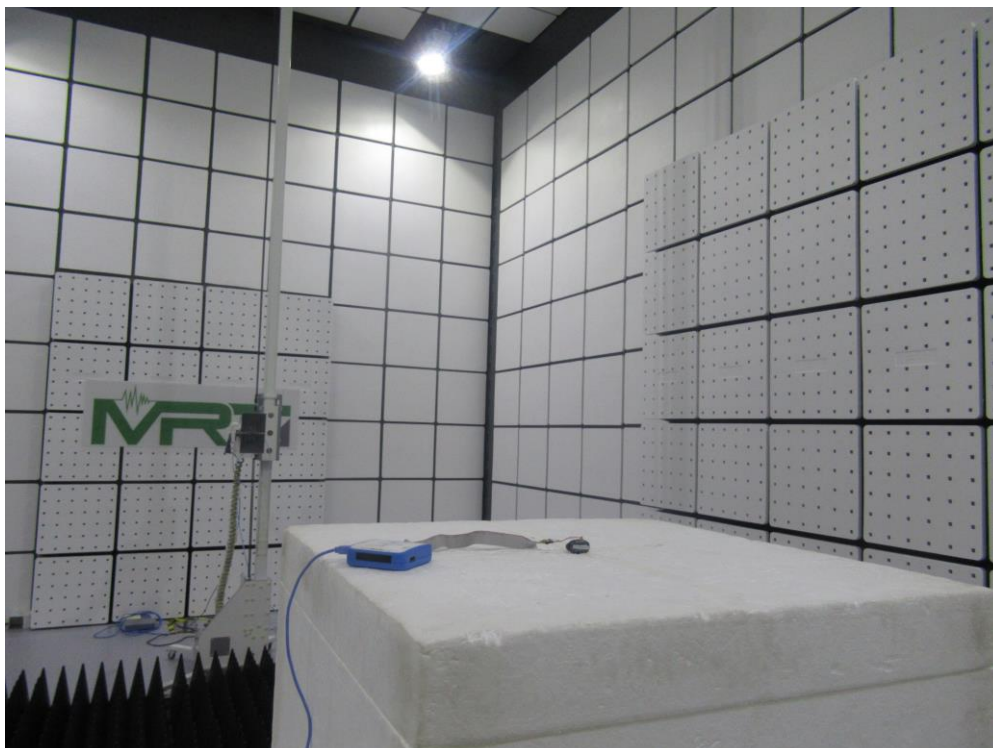

Test Setup Photo

Description: Front View of Conducted Emission Test Setup for Power Port

Description: Back View of Conducted Emission Test Setup for Power Port

Test Mode: Mode 1

Description: Radiated Spurious Emission Test Setup for below 1GHz

Test Mode: Mode 1

Description: Radiated Spurious Emission Test Setup for above 1GHz

Description: Conducted Measurement Test Setup