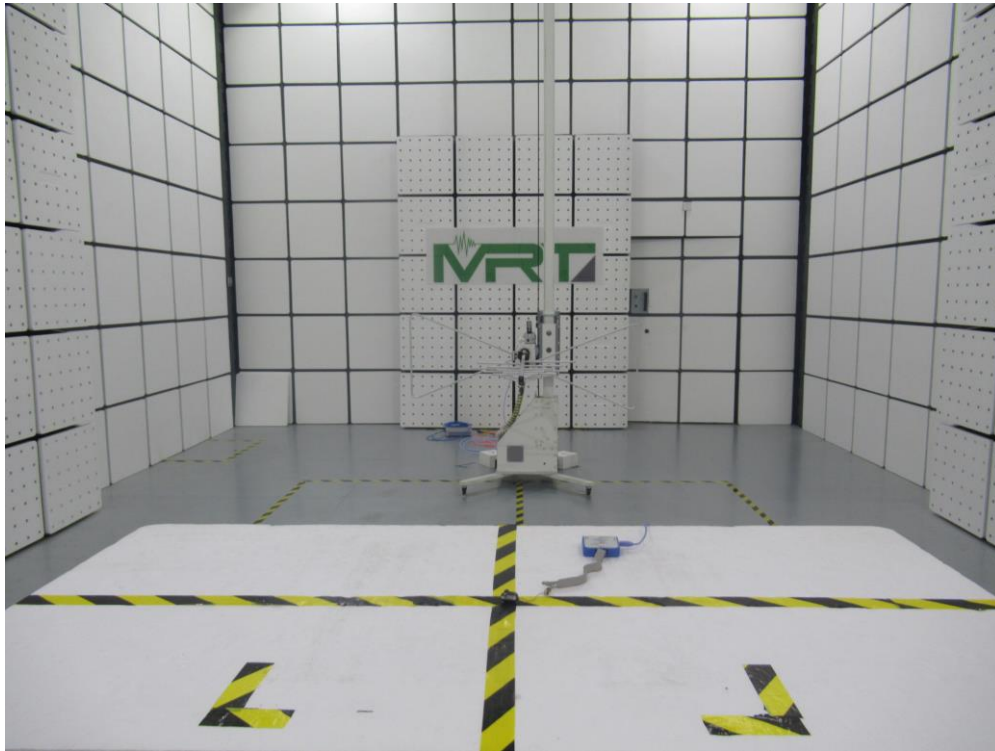

Test Setup Photo

Description: Front View of Conducted Emission Test Setup for Power Port

Description: Back View of Conducted Emission Test Setup for Power Port

Test Mode: Mode 1

Description: Radiated Spurious Emission Test Setup for below 1GHz

Test Mode: Mode 1

Description: Radiated Spurious Emission Test Setup for above 1GHz

Description: Conducted Measurement Test Setup