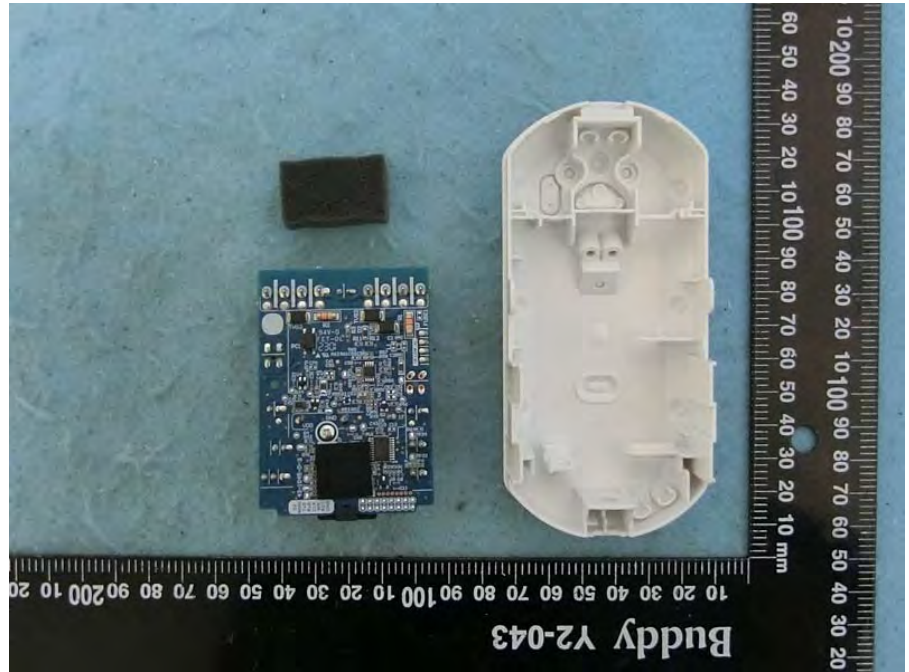

Brand Name: OPTEX Model Name: FLX-P-DT-X5

Ant.