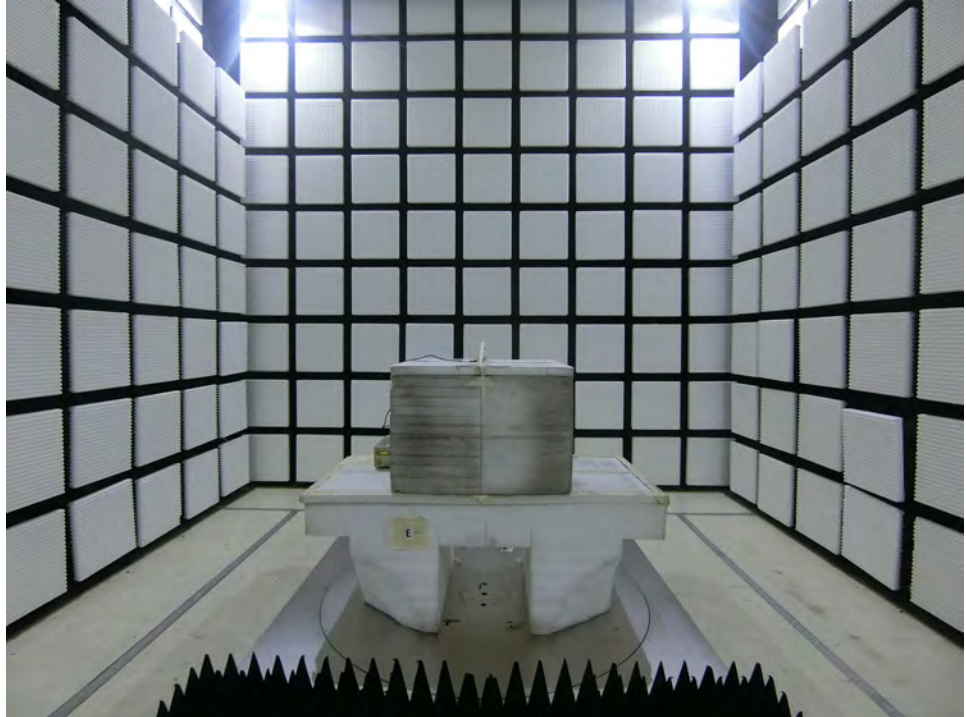

1. Photographs of AC Power Conducted Emissions Test Configuration

FRONT VIEW

REAR VIEW

2. Photographs of Transmitter Spurious Emissions Test Configuration

Test Configuration: Below 1GHz / Test Mode: Mode 2

FRONT VIEW

REAR VIEW

Test Configuration: 1GHz~40GHz

FRONT VIEW

REAR VIEW

————THE END————