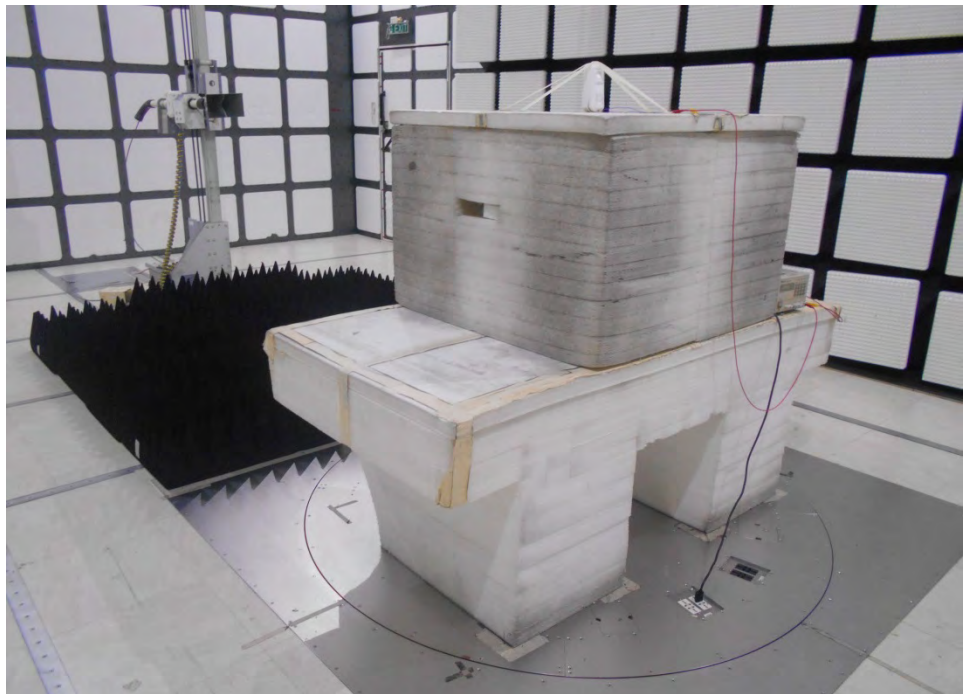

## 1. Photographs of AC Power Conducted Emissions Test Configuration

FRONT VIEW

REAR VIEW

## 2. Photographs of Transmitter Spurious Emissions Test Configuration

Test Configuration: Below 1GHz / Test Mode: Mode 1

FRONT VIEW

REAR VIEW

Test Configuration: 1GHz~40GHz

FRONT VIEW

REAR VIEW

————THE END————