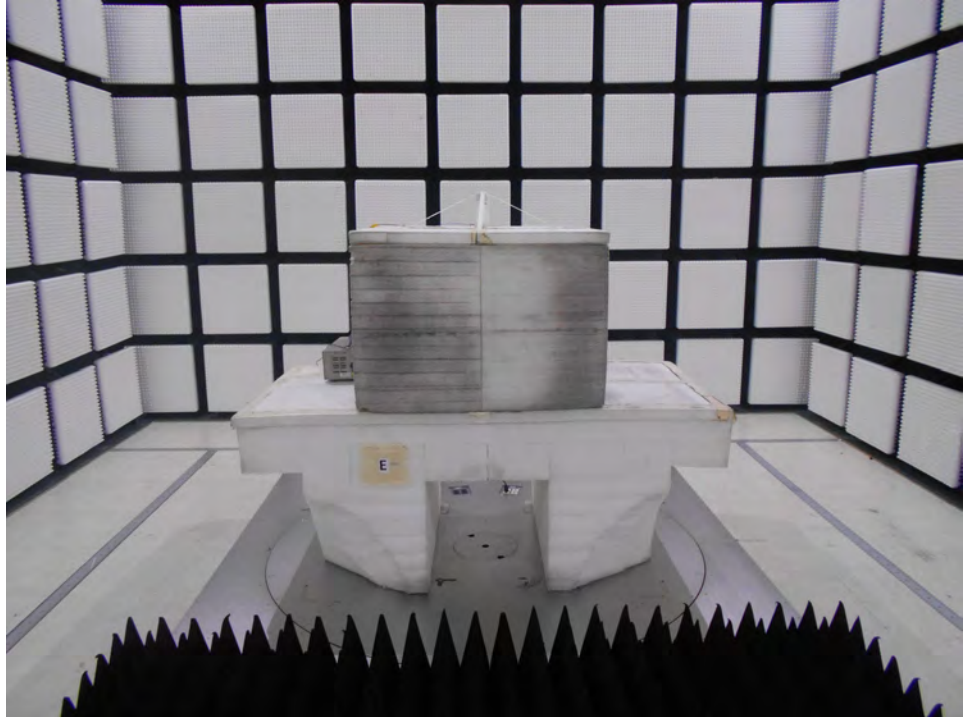

## 1. Photographs of AC Power Conducted Emissions Test Configuration

FRONT VIEW

REAR VIEW

## 2. Photographs of Transmitter Spurious Emissions Test Configuration

Test Configuration: Below 1GHz / Test Mode: Mode 1

FRONT VIEW

REAR VIEW

Test Configuration: 1GHz~40GHz

FRONT VIEW

REAR VIEW

————THE END————