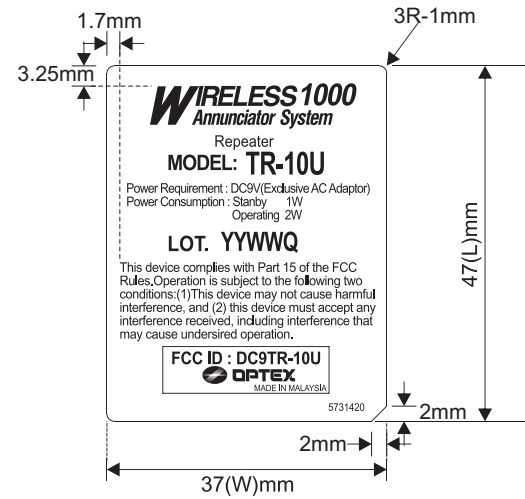

ARTWORK APPROVAL

CUSTOMER	IQ Group		
PART NUMBER	-		
DESCRIPTION	Rating Label		
SIZE	Yupo (Permanent) + MTOPP (25u)		
MATERIAL	37mm x 47mm		
COLOURS	1 Col - Black		
BARCODE	-		
SCALE	1:1		
UNIT OF MEASUREMENT		mm	
TOLERANCE	±0.5mm		
FILE NAME	Rating Label TR-10U		
DATE	3 Mar 2009	REV	0
DRAWN BY	Karen		
LGI VERIFIED BY			
CUSTOMER APPROVED BY			
SIGN:			
DATE:			
For internal use Number of cavity(s) :	Job No.:		

Scale: 200%

WIRELESS 1000
Annunciator System

Repeater
MODEL: TR-10U

Power Requirement : DC9V(Exclusive AC Adaptor)
Power Consumption : Stanby 1W
Operating 2W

LOT. YYWWQ

This device complies with Part 15 of the FCC Rules.Operation is subject to the following two conditions:(1)This device may not cause harmful interference, and (2) this device must accept any interference received, including interference that may cause undersired operation.

FCC ID : DC9TR-10U
 **OPTEX**
MADE IN MALAYSIA

5731420