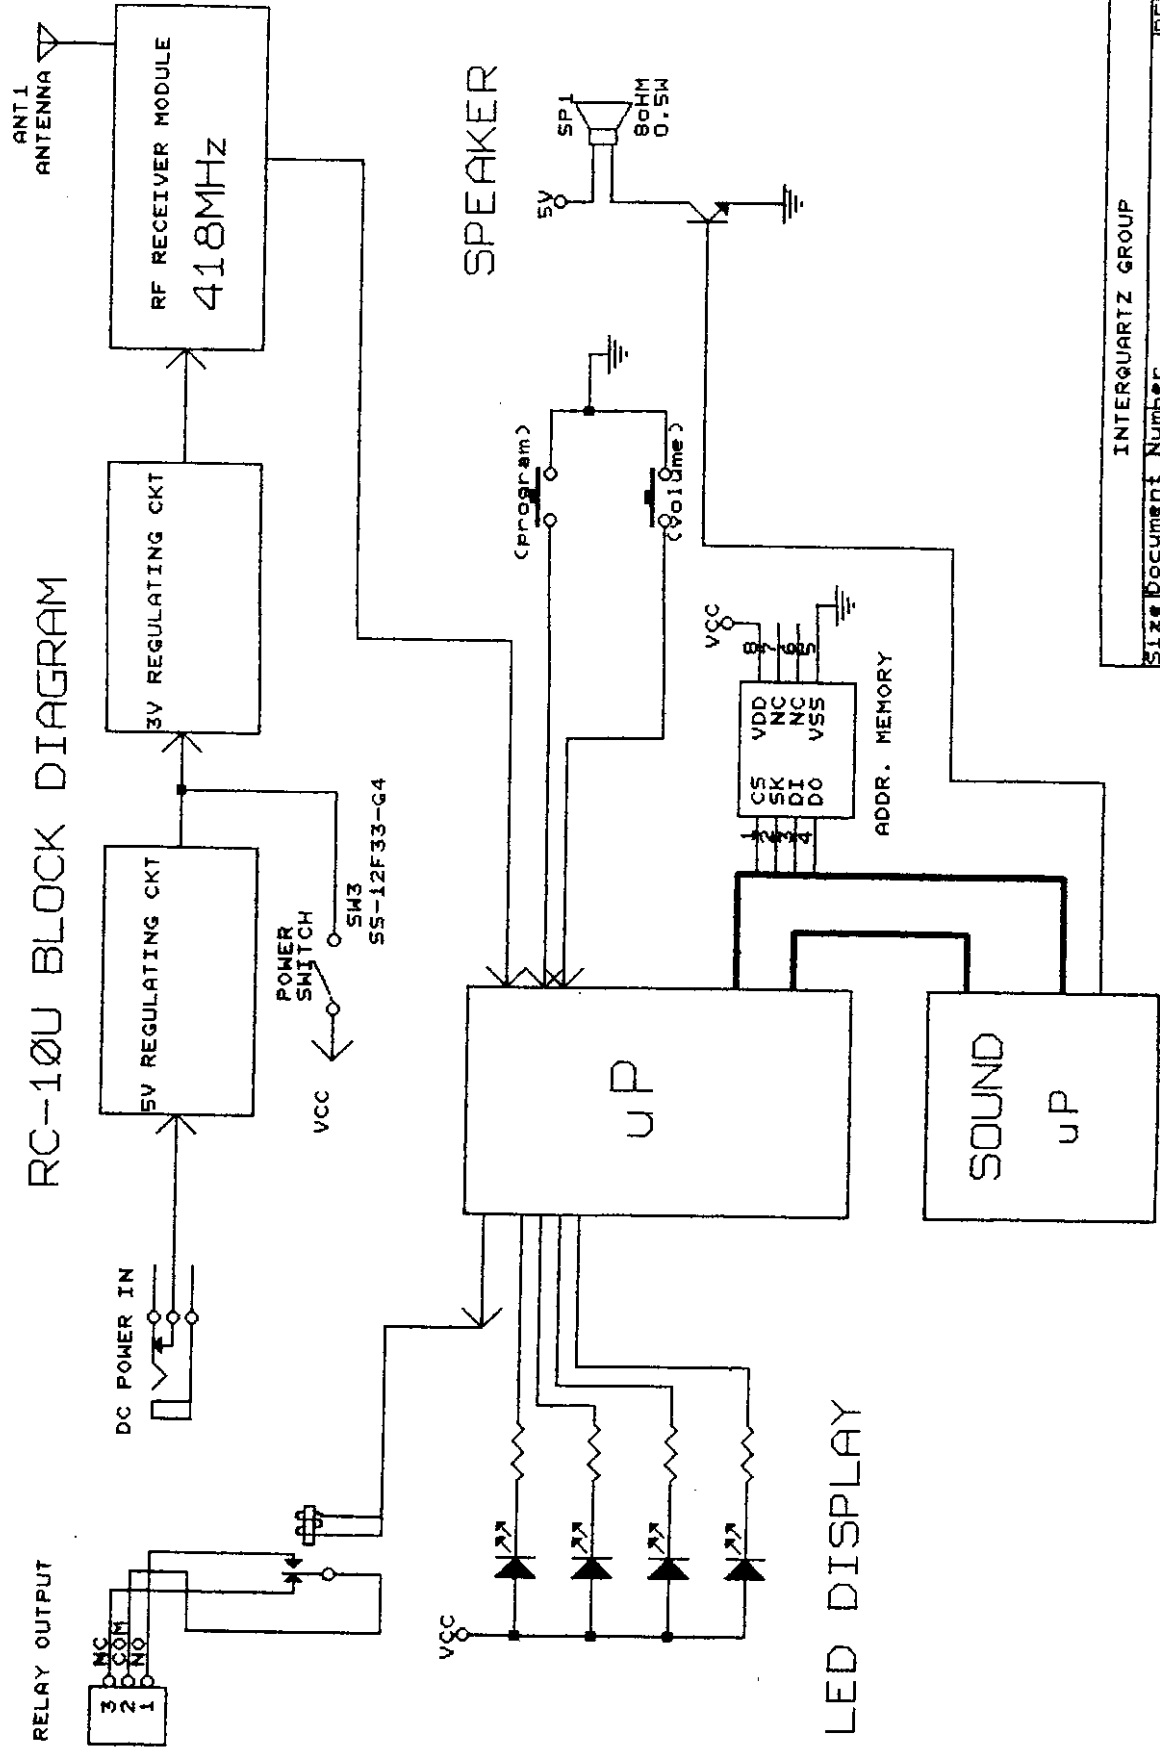

BLOCK DIAGRAM & CIRCUIT DIAGRAM

OPTEX CO., LTD.

FCC ID. No.: DC9RC-10U

Chime Box W/Relay (Receiver)

BLOCK DIAGRAM

FCC ID. No.: DC9RC-10U

RC-10U BLOCK DIAGRAM

INTERQUARTZ GROUP	
Size	Document Number
A	RC-BLK.5CH
Date:	July 24, 1998
Sheet	1 of 1
REV	1