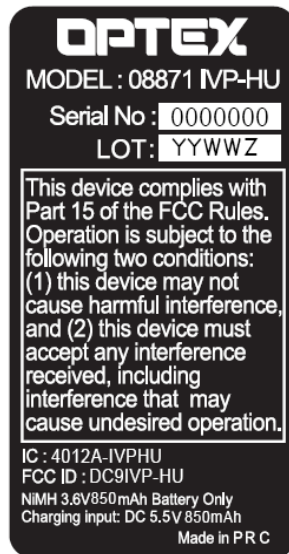

## EXHIBIT A - FCC ID LABELING AND LOCATION

### FCC ID Label

### Proposed FCC ID Label Location

The label shown shall be permanently affixed at a conspicuous location on the device and be readily visible to the user at the time purchase (Labeling requirements per 2.925)