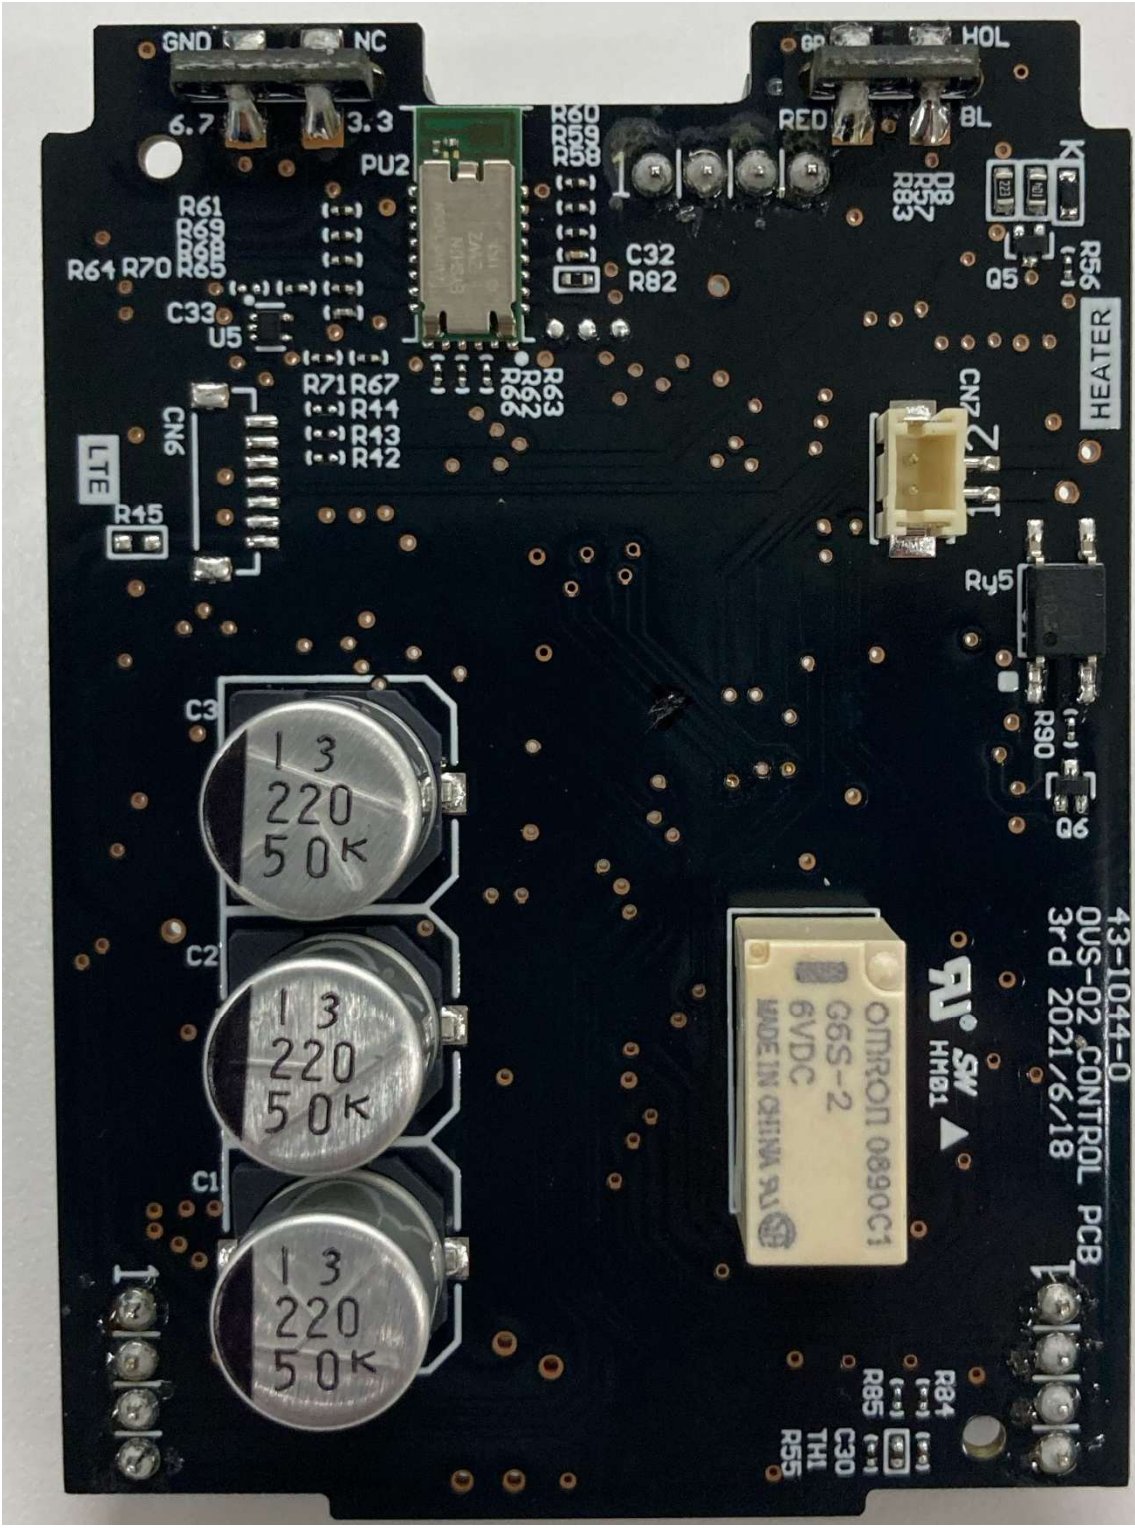

OPTEX

OVS-02BRS(GR)

Web manual

ID : 2148092470013

POWER SUPPLY - 12 to 24VAC/DC  
CURRENT DRAW - 300mA max.(24V)

09247

2148S

OPTEX CO., LTD.  
MADE IN JAPAN

RADIO MODULE

6.7 3.3  
GND NC  
R61 R69 R65  
R64 R70  
C33 U5  
R71 R67  
R44  
R43  
R42  
R45  
LITE  
CNC

PU2  
C32 R82  
R63 R62 R66

RED BL  
R87 R85  
K  
R56  
HEATER

C3  
1 3  
220  
50K  
C2  
1 3  
220  
50K  
C1  
1 3  
220  
50K

PU SW  
HM81  
OMRON 0890C1  
GS-2  
6VDC  
MADE IN CHINA PU

43-1044-0  
DUS-02 CONTROL PCB  
3rd 2021/6/18

R84  
R85  
C30  
THI  
R55

RADIO MODULE

RADIO MODULE

162-V3  
D

915

M6A8  
85CA