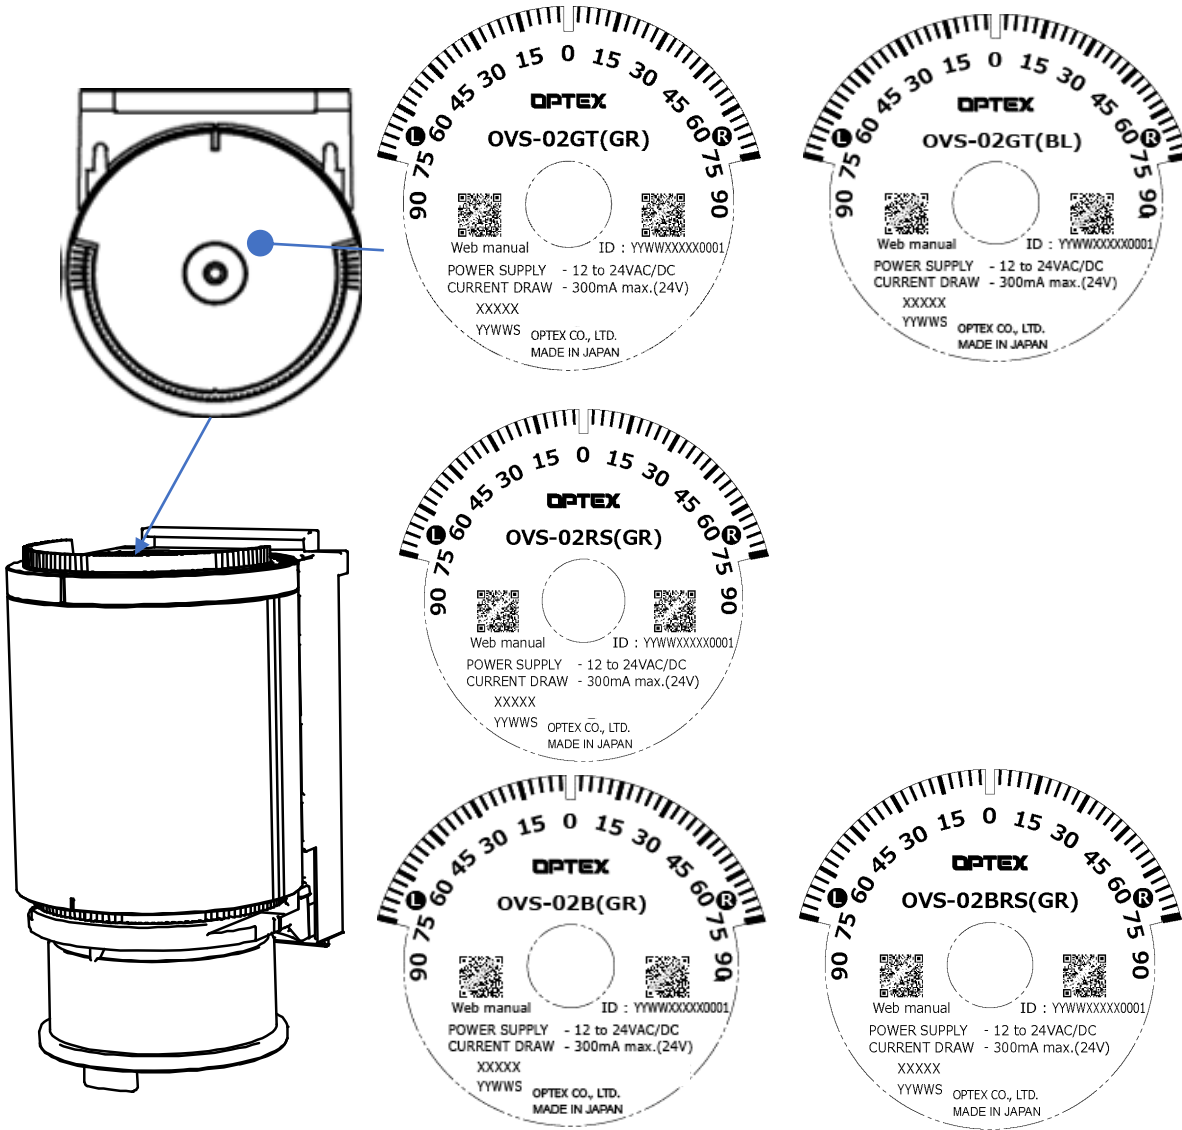

LABEL

※The installer can recognize this label when wiring.

FCC ID:DC9-OVS02 IC:4012A-OVS02
Contains FCC ID:RYYEYSHJN
Contains IC: 4389B-EYSHJN
CAN ICES-3(B)/NMB-3(B)

This device complies with Part 15 of the FCC Rules.
and Innovation, Science and Economic Development
Canada's licence-exempt RSS(s).
Operation is subject to the following two conditions
: (1) this device maynot cause harmful interference,
and (2) this device must accept any interference
received, including interference that may
cause undesired operation.

※The instoller can recognize this label when wiring.

FCC ID:DC9-OVS02 IC:4012A-OVS02
Contains FCC ID:RYYEYSHJN
Contains IC: 4389B-EYSHJN
CAN ICES-3(B)/NMB-3(B)

This device complies with Part 15 of the FCC Rules and Innovation, Science and Economic Development Canada's licence-exempt RSS(s).
Operation is subject to the following two conditions : (1) this device maynot cause harmful interference, and (2) this device must accept any interference received, including interference that may cause undesired operation.

※The instoller can recognize this label when wiring.