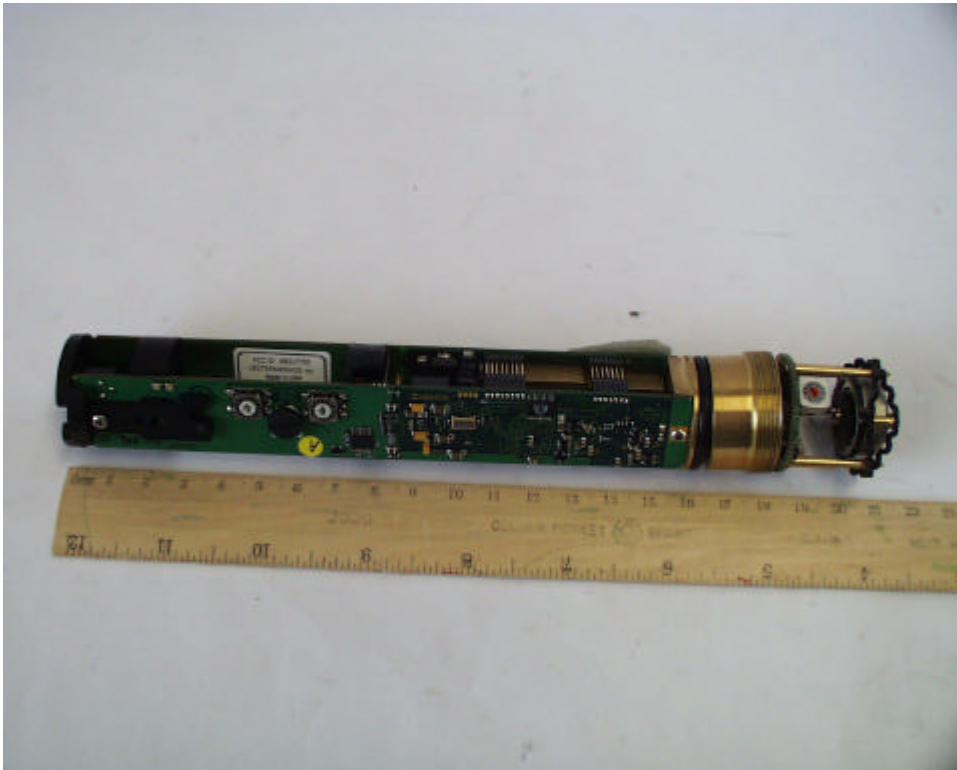

Equipment photographs for UT 700.

ROGERS LABS, INC.
4405 W. 259th Terrace
Louisburg, KS 66053
Phone/Fax: (913) 837-3214

LectroSonics Inc.
MODEL: UT 700
Test #: 040130 FCCID#: DBZ UT700
Test to: FCC Parts 2 and 74

ROGERS LABS, INC.
4405 W. 259th Terrace
Louisburg, KS 66053
Phone/Fax: (913) 837-3214

LectroSonics Inc.
MODEL: UT 700
Test #: 040130 FCCID#: DBZ UT700
Test to: FCC Parts 2 and 74