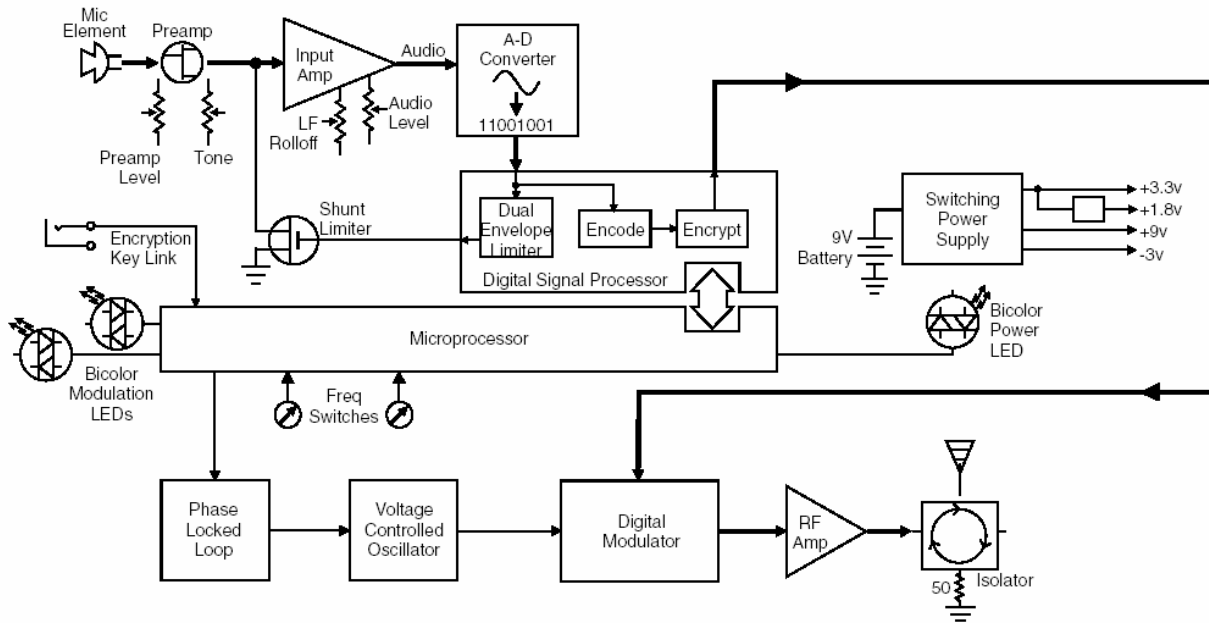

Block Diagram for UT 700.

ROGERS LABS, INC.  
 4405 W. 259th Terrace  
 Louisburg, KS 66053  
 Phone/Fax: (913) 837-3214

LectroSonics Inc.  
 MODEL: UT 700  
 Test #: 040130 FCCID#: DBZ U7400  
 Test to: FCC Parts 2 and 74