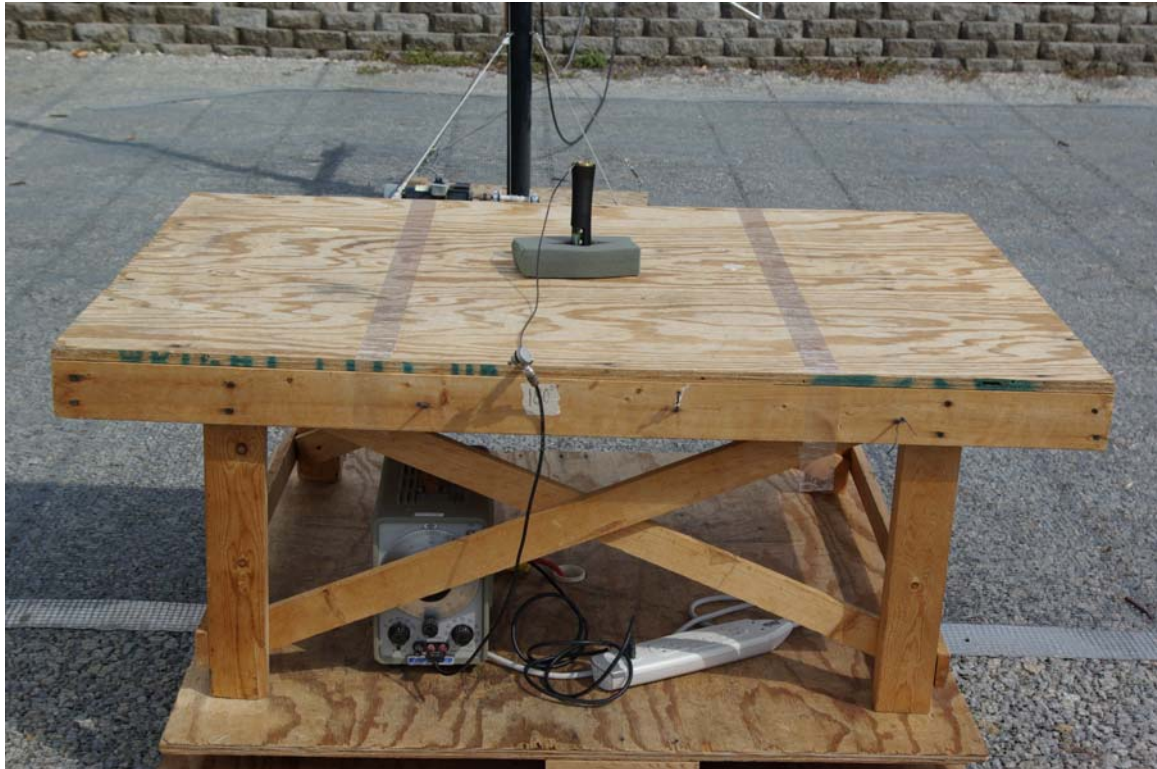

## Photographs of Test Setup

Rogers Labs, Inc.  
4405 W. 259th Terrace  
Louisburg, KS 66053  
Phone/Fax: (913) 837-3214

Lectrosonics, Inc.  
Model: UT400E  
Test #: 080313E  
Test to: FCC Parts 2 and 74  
File: TSup DBZUT400E