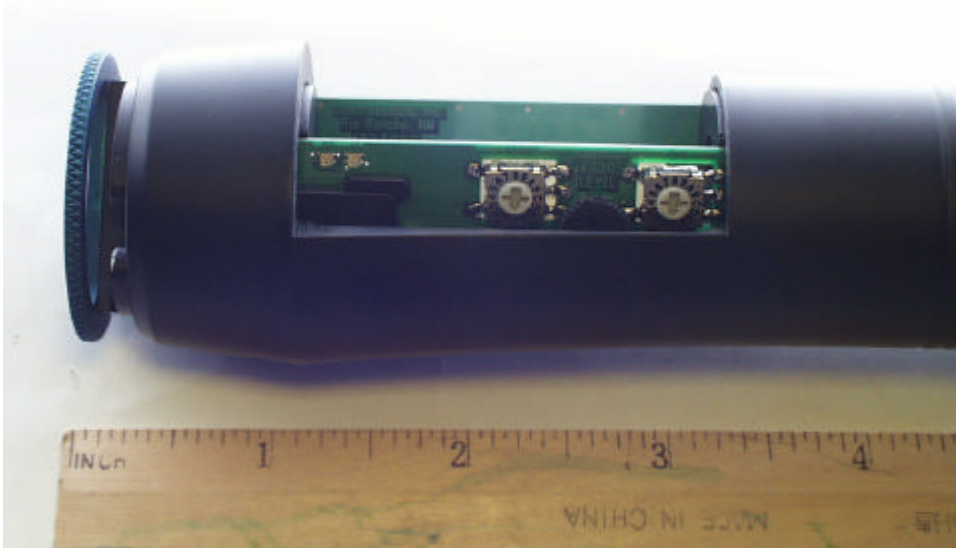

Equipment photographs for UT 400.

ROGERS LABS, INC.  
4405 W. 259th Terrace  
Louisburg, KS 66053  
Phone/Fax: (913) 837-3214

LectroSonics Inc.  
MODEL: UT 400  
Test #: 030924    FCCID#: DBZ UT400  
Test to: FCC Parts 2 and 74

ROGERS LABS, INC.  
4405 W. 259th Terrace  
Louisburg, KS 66053  
Phone/Fax: (913) 837-3214

LectroSonics Inc.  
MODEL: UT 400  
Test #: 030924      FCCID#: DBZ UT400  
Test to: FCC Parts 2 and 74