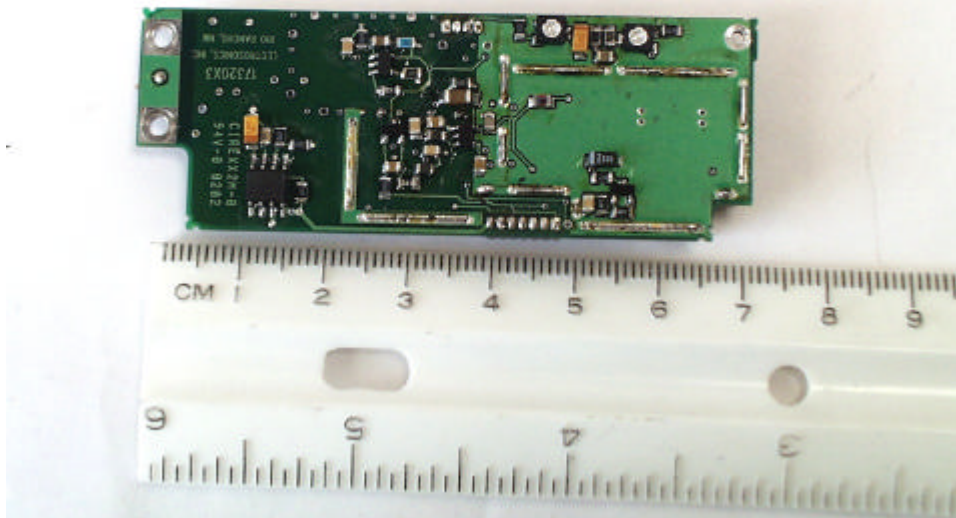

Internal Photographs for UM400

ROGERS LABS, INC.
4405 W. 259th Terrace
Louisburg, KS 66053
Phone/Fax: (913) 837-3214

Lectrosnics, Inc.
MODEL: UM200/UM400
Test #: 020418
Test to: FCC Parts 2 and 74

FCC ID: DBZ UM400

Page 1 of 3

UM400IntPho.doc 5/21/2002

ROGERS LABS, INC.
4405 W. 259th Terrace
Louisburg, KS 66053
Phone/Fax: (913) 837-3214

Lectrosnics, Inc.
MODEL: UM200/UM400
Test #: 020418
Test to: FCC Parts 2 and 74