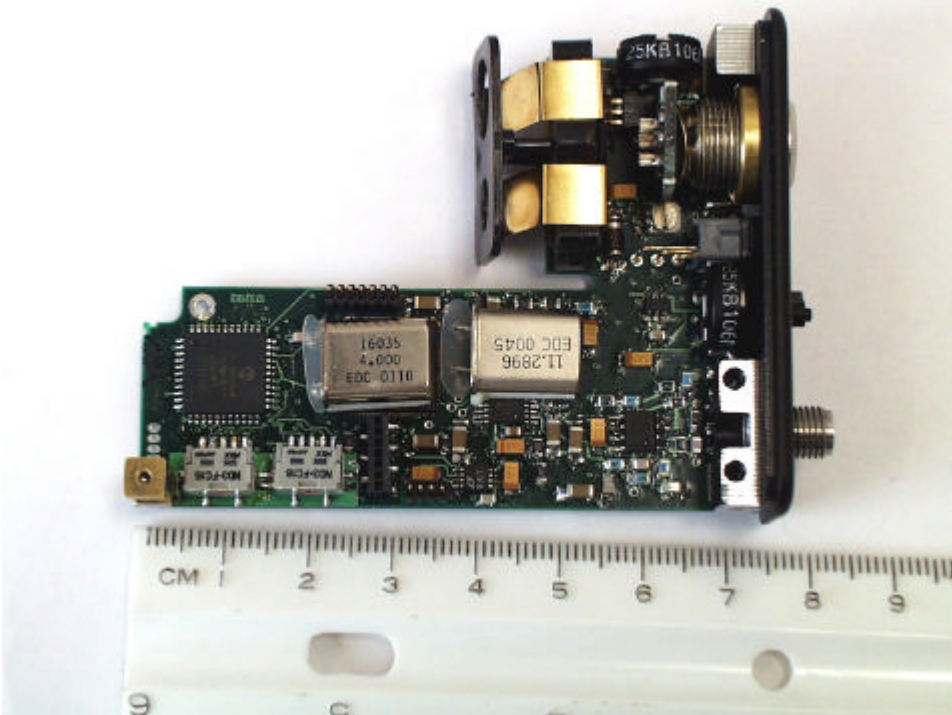

Internal Photographs for UM400

ROGERS LABS, INC.
4405 W. 259th Terrace
Louisburg, KS 66053
Phone/Fax: (913) 837-3214

Lectrosnics, Inc.
MODEL: UM200/UM400
Test #: 020418
Test to: FCC Parts 2 and 74

FCC ID: DBZ UM400

Page 1 of 3

UM400IntPho.doc 5/21/2002

ROGERS LABS, INC.
4405 W. 259th Terrace
Louisburg, KS 66053
Phone/Fax: (913) 837-3214

Lectrosnics, Inc.
MODEL: UM200/UM400
Test #: 020418
Test to: FCC Parts 2 and 74