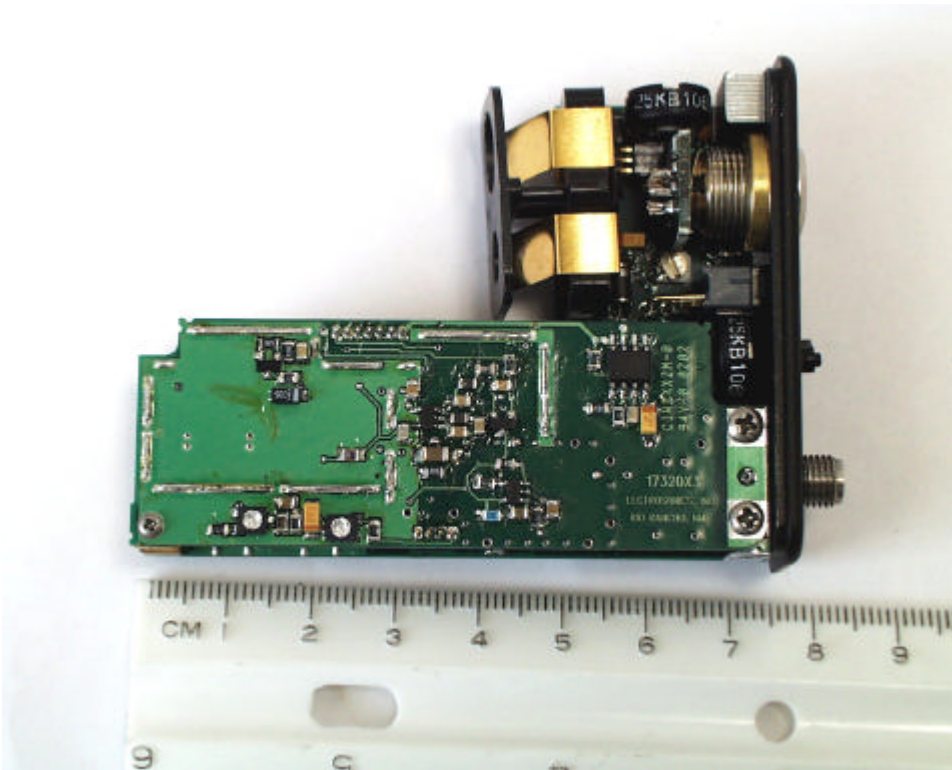

Internal Photographs for UM400

ROGERS LABS, INC.
4405 W. 259th Terrace
Louisburg, KS 66053
Phone/Fax: (913) 837-3214

Lectrosnics, Inc.
MODEL: UM200/UM400
Test #: 020418
Test to: FCC Parts 2 and 74

FCC ID: DBZ UM400

Page 1 of 3

UM400IntPho.doc 5/21/2002

ROGERS LABS, INC.
4405 W. 259th Terrace
Louisburg, KS 66053
Phone/Fax: (913) 837-3214

Lectrosnics, Inc.
MODEL: UM200/UM400
Test #: 020418
Test to: FCC Parts 2 and 74

FCC ID: DBZ UM400

Page 2 of 3

UM400IntPho.doc 5/21/2002

ROGERS LABS, INC.
4405 W. 259th Terrace
Louisburg, KS 66053
Phone/Fax: (913) 837-3214

Lectrosnics, Inc.
MODEL: UM200/UM400
Test #: 020418
Test to: FCC Parts 2 and 74