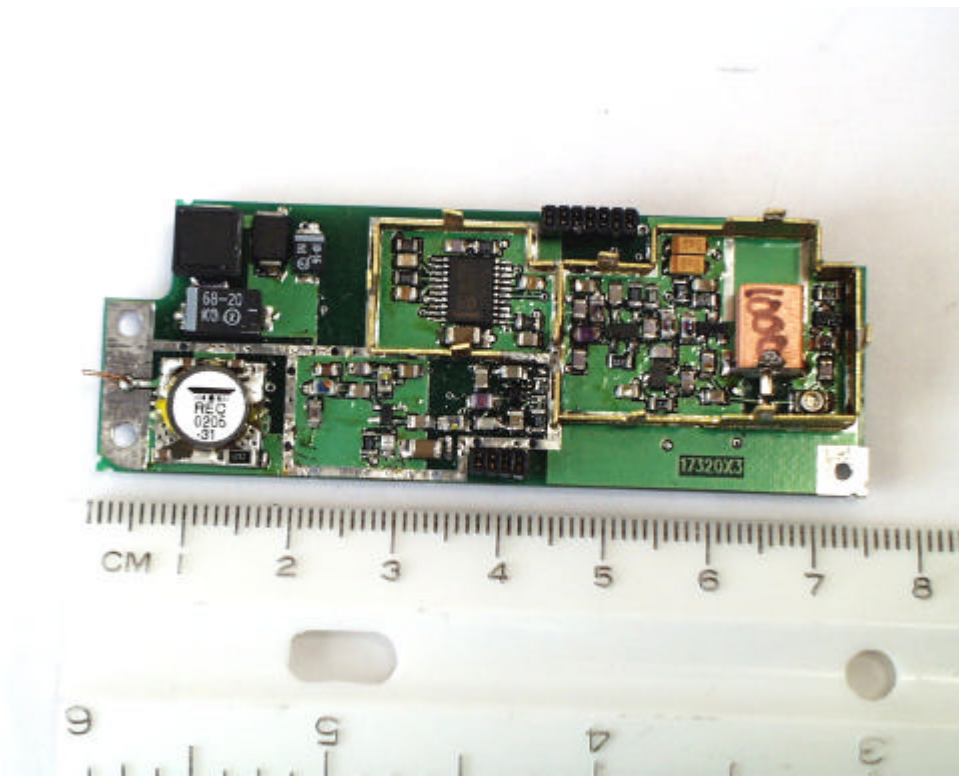

Internal Photographs for UM400

ROGERS LABS, INC.
4405 W. 259th Terrace
Louisburg, KS 66053
Phone/Fax: (913) 837-3214

Lectrosnics, Inc.
MODEL: UM200/UM400
Test #: 020418
Test to: FCC Parts 2 and 74

FCC ID: DBZ UM400

Page 1 of 3

UM400IntPho.doc 5/21/2002

ROGERS LABS, INC.
4405 W. 259th Terrace
Louisburg, KS 66053
Phone/Fax: (913) 837-3214

Lectrosnics, Inc.
MODEL: UM200/UM400
Test #: 020418
Test to: FCC Parts 2 and 74

FCC ID: DBZ UM400

Page 2 of 3

UM400IntPho.doc 5/21/2002

ROGERS LABS, INC.
4405 W. 259th Terrace
Louisburg, KS 66053
Phone/Fax: (913) 837-3214

Lectrosnics, Inc.
MODEL: UM200/UM400
Test #: 020418
Test to: FCC Parts 2 and 74