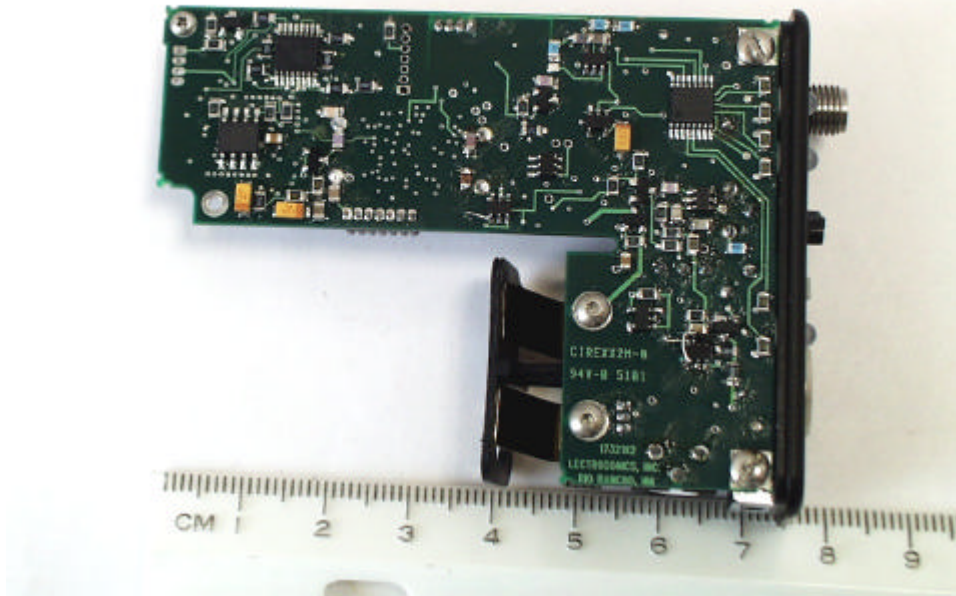

Internal Photographs for UM400

ROGERS LABS, INC.
4405 W. 259th Terrace
Louisburg, KS 66053
Phone/Fax: (913) 837-3214

Lectrosnics, Inc.
MODEL: UM200/UM400
Test #: 020418
Test to: FCC Parts 2 and 74

FCC ID: DBZ UM400

Page 1 of 3

UM400IntPho.doc 5/21/2002

ROGERS LABS, INC.
4405 W. 259th Terrace
Louisburg, KS 66053
Phone/Fax: (913) 837-3214

Lectrosnics, Inc.
MODEL: UM200/UM400
Test #: 020418
Test to: FCC Parts 2 and 74