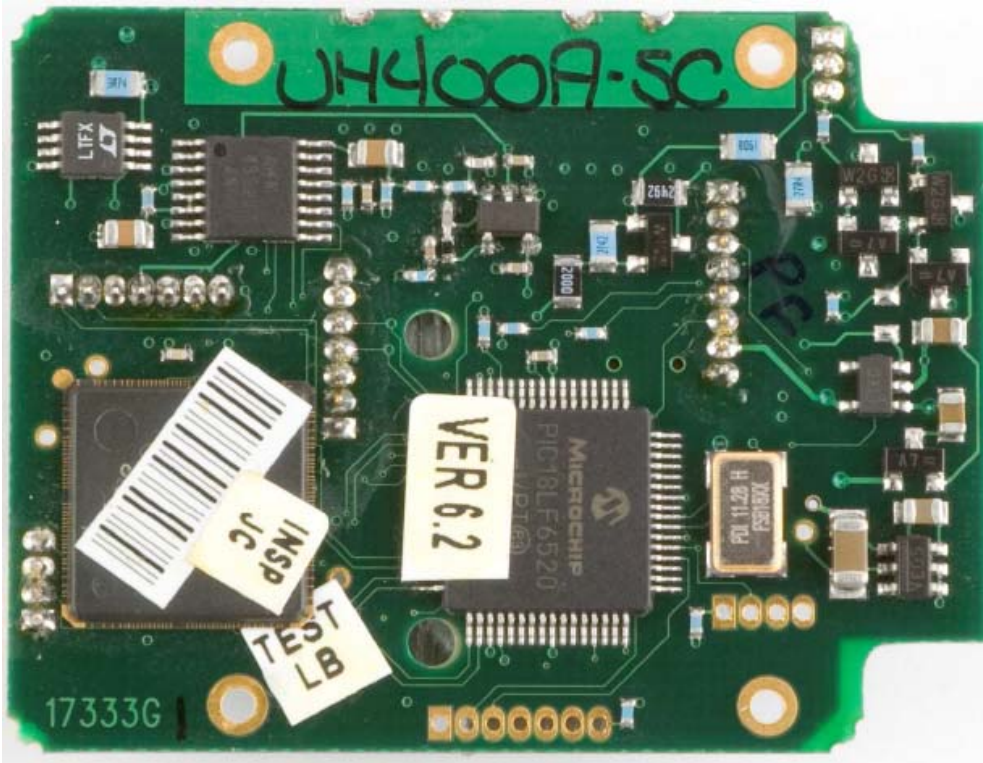

Internal Photographs of EUT

Rogers Labs, Inc.
4405 W. 259th Terrace
Louisburg, KS 66053
Phone/Fax: (913) 837-3214

Lectrosonics, Inc.
Model: UH400A
Test #: 080502
Test to: FCC Parts 2 and 74
File: LabelSmpl DBZUH400E

FCC ID#: DBZUH400E
SN: P551
Page 1 of 2
Date: May 12, 2008

Rogers Labs, Inc.
4405 W. 259th Terrace
Louisburg, KS 66053
Phone/Fax: (913) 837-3214

Lectrosonics, Inc.
Model: UH400A
Test #: 080502
Test to: FCC Parts 2 and 74
File: LabelSmpl DBZUH400E