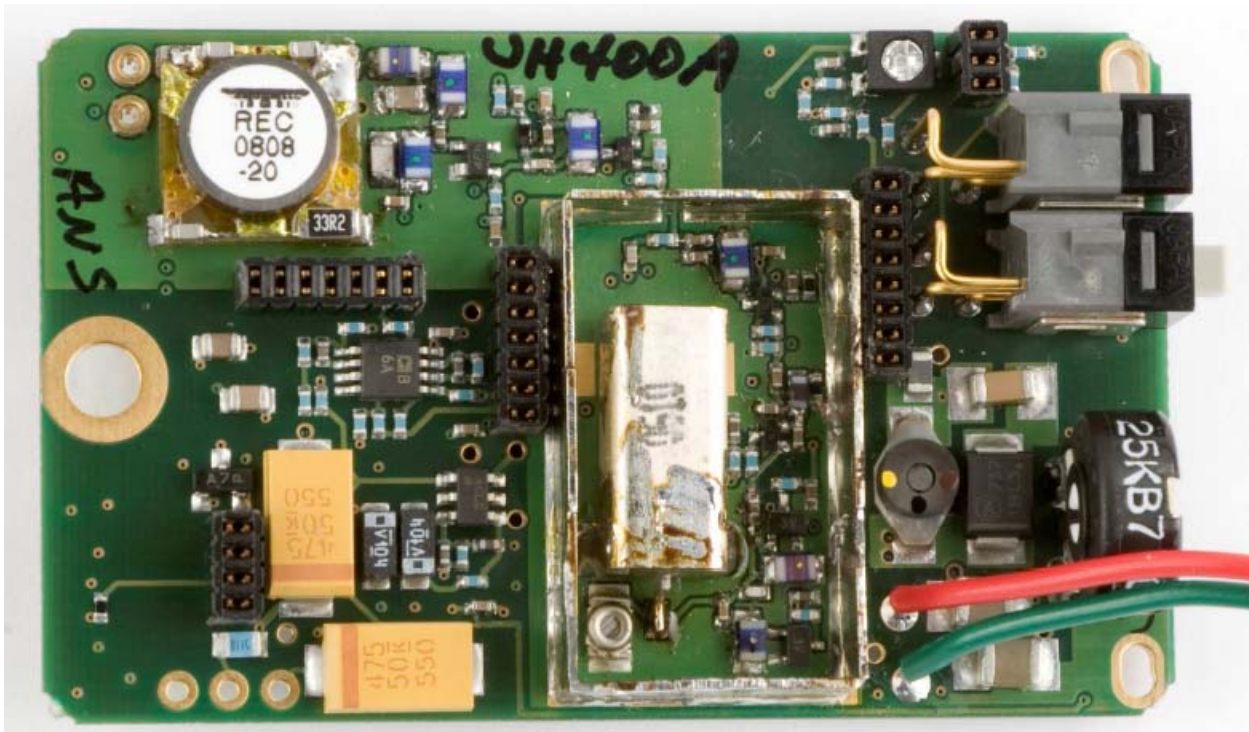

Internal Photographs of EUT

Rogers Labs, Inc.
4405 W. 259th Terrace
Louisburg, KS 66053
Phone/Fax: (913) 837-3214

Lectrosonics, Inc.
Model: UH400A
Test #: 080502
Test to: FCC Parts 2 and 74
File: LabelSmpl DBZUH400E

FCC ID#: DBZUH400E
SN: P551
Page 1 of 2
Date: May 12, 2008

Rogers Labs, Inc.
4405 W. 259th Terrace
Louisburg, KS 66053
Phone/Fax: (913) 837-3214

Lectrosonics, Inc.
Model: UH400A
Test #: 080502
Test to: FCC Parts 2 and 74
File: LabelSmpl DBZUH400E