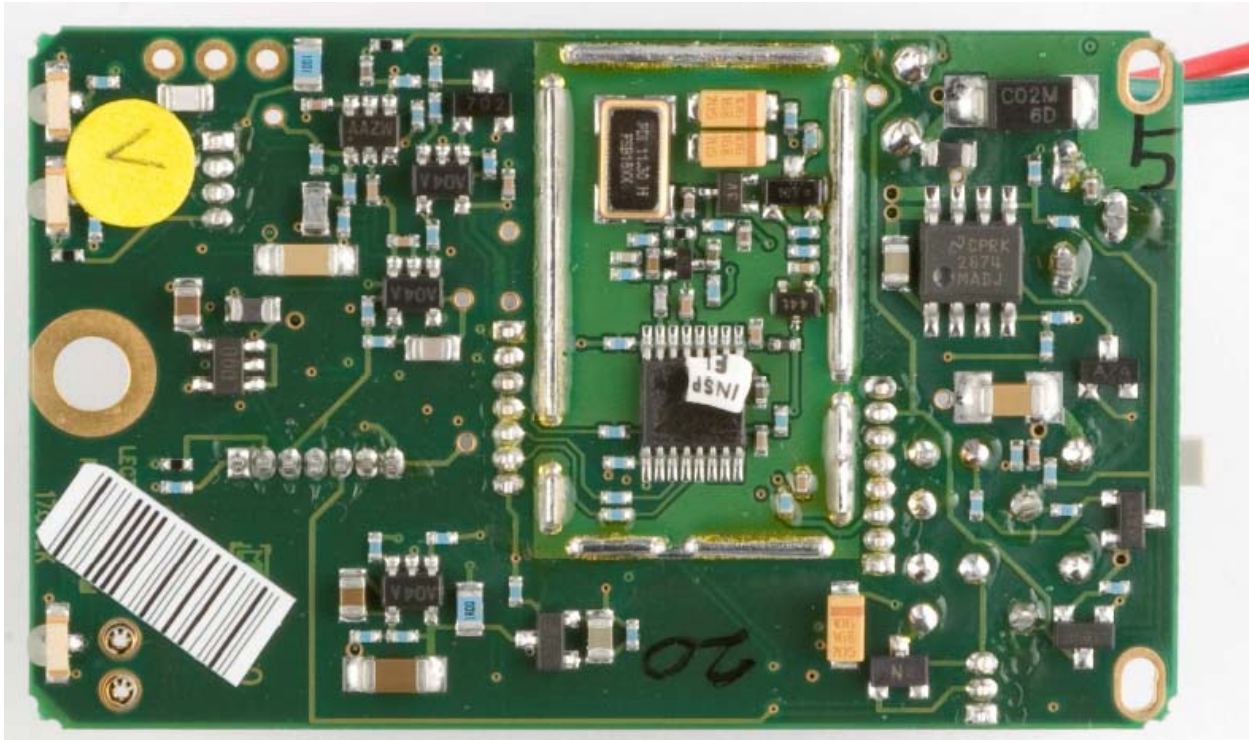

Internal Photographs of EUT

Rogers Labs, Inc.
4405 W. 259th Terrace
Louisburg, KS 66053
Phone/Fax: (913) 837-3214

Lectrosonics, Inc.
Model: UH400A
Test #: 080502
Test to: FCC Parts 2 and 74
File: LabelSmpl DBZUH400E

FCC ID#: DBZUH400E
SN: P551
Page 1 of 2
Date: May 12, 2008

Rogers Labs, Inc.
4405 W. 259th Terrace
Louisburg, KS 66053
Phone/Fax: (913) 837-3214

Lectrosonics, Inc.
Model: UH400A
Test #: 080502
Test to: FCC Parts 2 and 74
File: LabelSmpl DBZUH400E