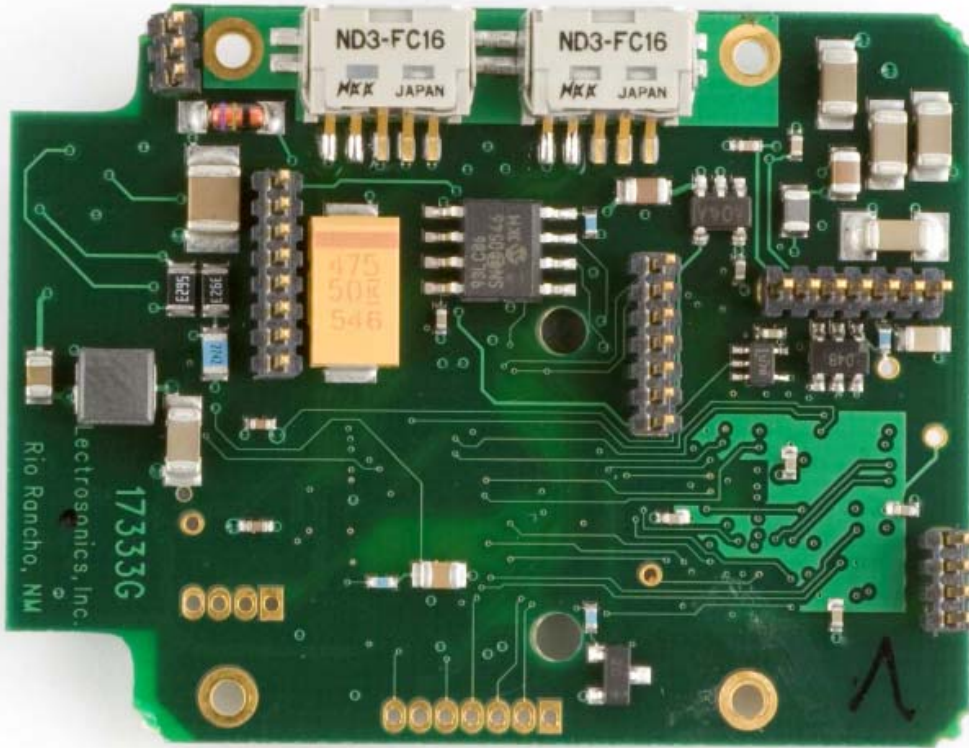

Internal Photographs of EUT

Rogers Labs, Inc.
4405 W. 259th Terrace
Louisburg, KS 66053
Phone/Fax: (913) 837-3214

Lectrosonics, Inc.
Model: UH400A
Test #: 080502
Test to: FCC Parts 2 and 74
File: LabelSmpl DBZUH400E

FCC ID#: DBZUH400E
SN: P551
Page 1 of 2
Date: May 12, 2008

Rogers Labs, Inc.
4405 W. 259th Terrace
Louisburg, KS 66053
Phone/Fax: (913) 837-3214

Lectrosonics, Inc.
Model: UH400A
Test #: 080502
Test to: FCC Parts 2 and 74
File: LabelSmpl DBZUH400E

FCC ID#: DBZUH400E
SN: P551
Page 2 of 2
Date: May 12, 2008