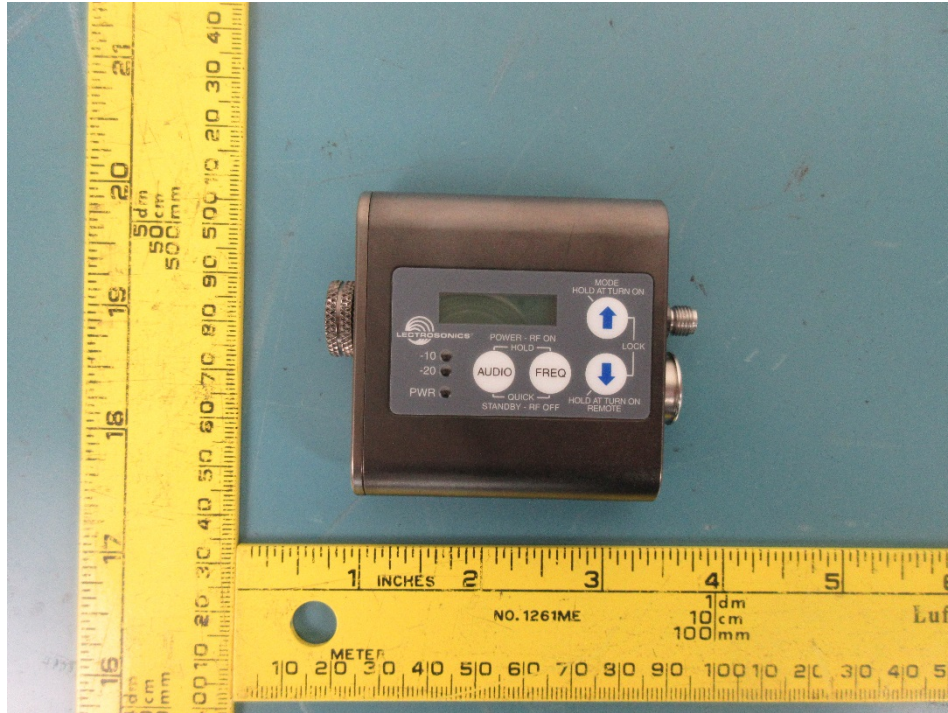

EUT External Photographs

1.1 EUT Top View SMQV-20