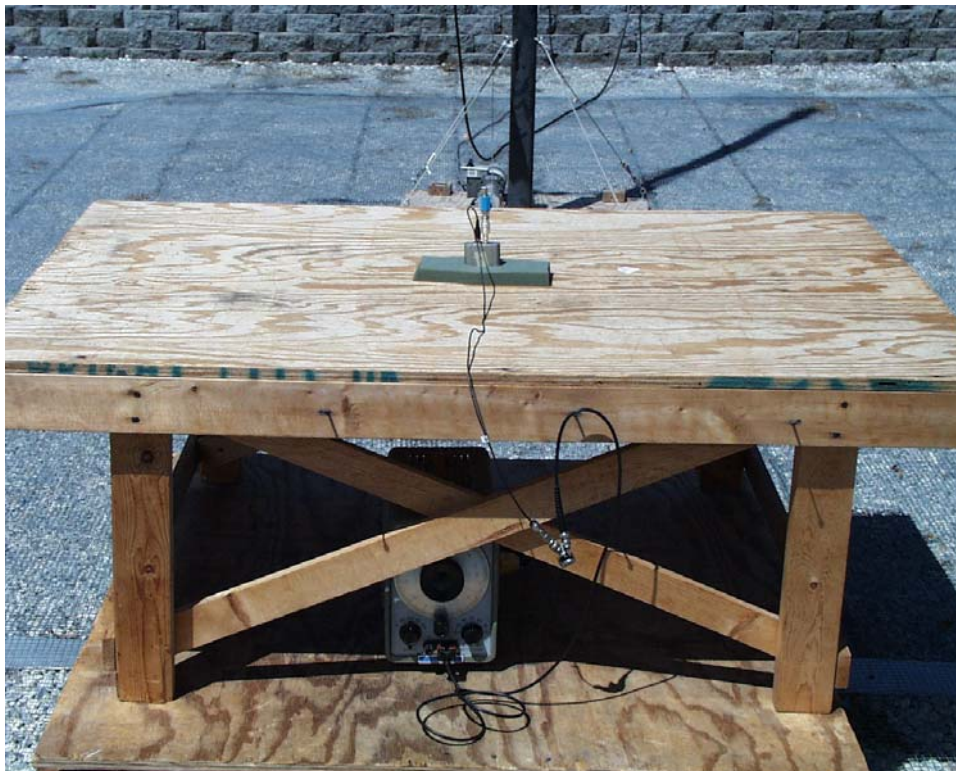

Test setup photographs for SMQ.

ROGERS LABS, INC.
4405 W. 259th Terrace
Louisburg, KS 66053
Phone/Fax: (913) 837-3214

LectroSonics Inc.
MODEL: SMQ
Test #: 060815V
Test to: FCC Parts 2 and 74

FCCID#: DBZSMQV
S/N:P415