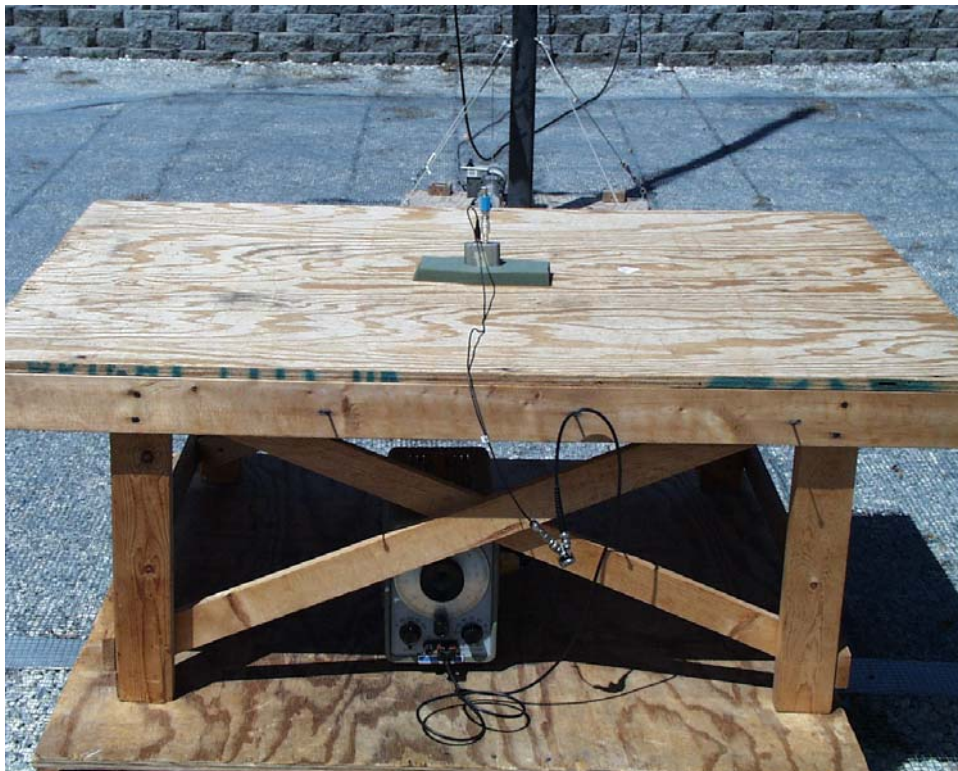

Test setup photographs for SMQ.

ROGERS LABS, INC.  
4405 W. 259th Terrace  
Louisburg, KS 66053  
Phone/Fax: (913) 837-3214

LectroSonics Inc.  
MODEL: SMQ  
Test #: 060815L  
Test to: FCC Parts 2 and 74