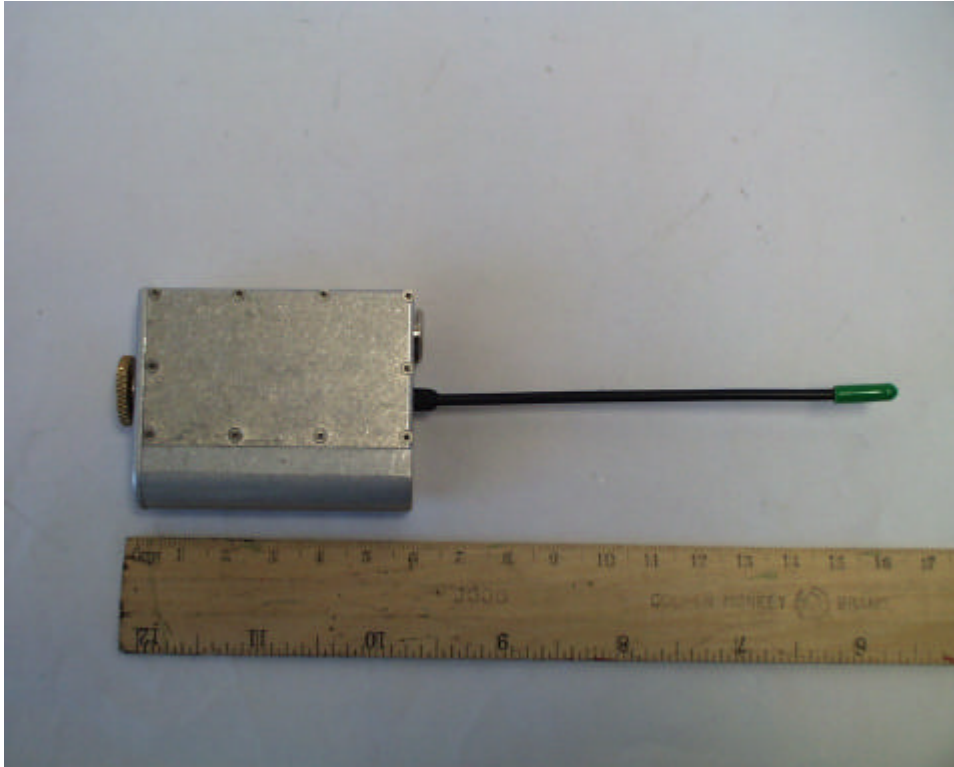

Equipment photographs for SM.

ROGERS LABS, INC.  
4405 W. 259th Terrace  
Louisburg, KS 66053  
Phone/Fax: (913) 837-3214

LectroSonics Inc.  
MODEL: SM  
Test #: 050202      FCCID#: DBZ SM  
Test to: FCC Parts 2 and 74

ROGERS LABS, INC.  
4405 W. 259th Terrace  
Louisburg, KS 66053  
Phone/Fax: (913) 837-3214

LectroSonics Inc.  
MODEL: SM  
Test #: 050202      FCCID#: DBZ SM  
Test to: FCC Parts 2 and 74