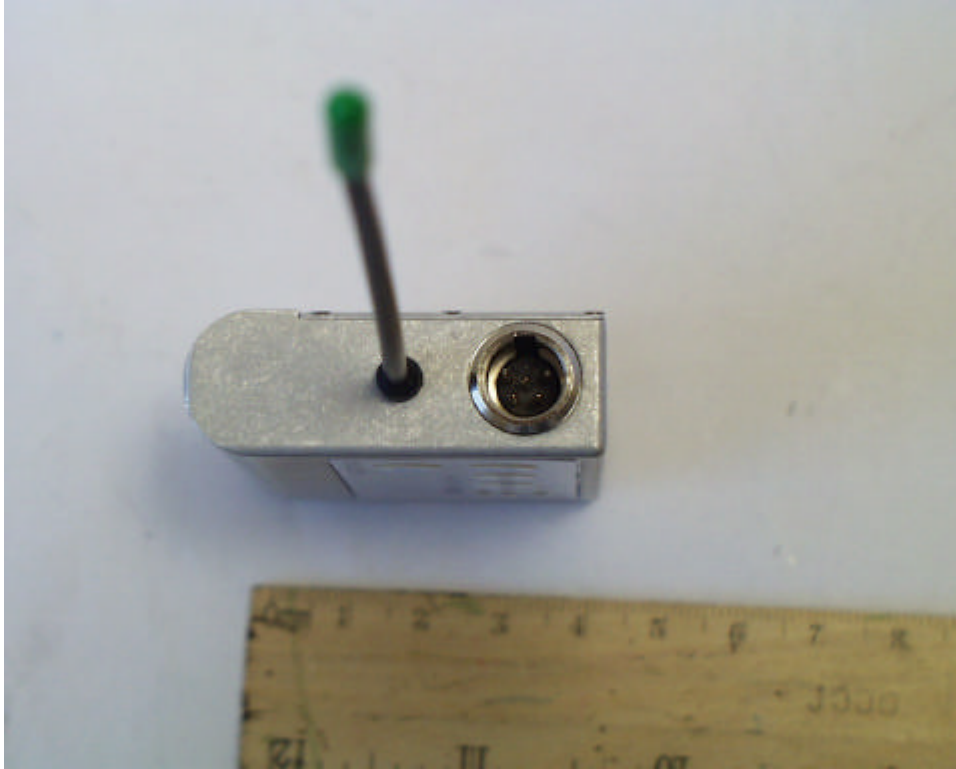

Equipment photographs for SM.

ROGERS LABS, INC.  
4405 W. 259th Terrace  
Louisburg, KS 66053  
Phone/Fax: (913) 837-3214

LectroSonics Inc.  
MODEL: SM  
Test #: 050202      FCCID#: DBZ SM  
Test to: FCC Parts 2 and 74

ROGERS LABS, INC.  
4405 W. 259th Terrace  
Louisburg, KS 66053  
Phone/Fax: (913) 837-3214

LectroSonics Inc.  
MODEL: SM  
Test #: 050202      FCCID#: DBZ SM  
Test to: FCC Parts 2 and 74