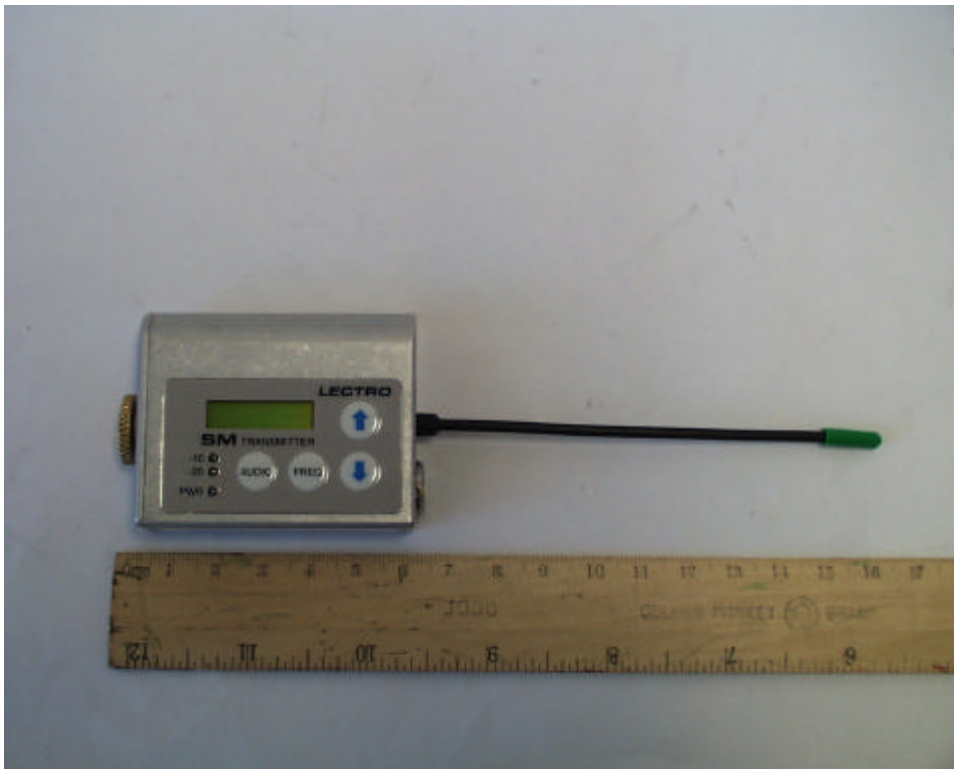

Equipment photographs for SM.

ROGERS LABS, INC.  
4405 W. 259th Terrace  
Louisburg, KS 66053  
Phone/Fax: (913) 837-3214

LectroSonics Inc.  
MODEL: SM  
Test #: 050202      FCCID#: DBZ SM  
Test to: FCC Parts 2 and 74

ROGERS LABS, INC.  
4405 W. 259th Terrace  
Louisburg, KS 66053  
Phone/Fax: (913) 837-3214

LectroSonics Inc.  
MODEL: SM  
Test #: 050202      FCCID#: DBZ SM  
Test to: FCC Parts 2 and 74