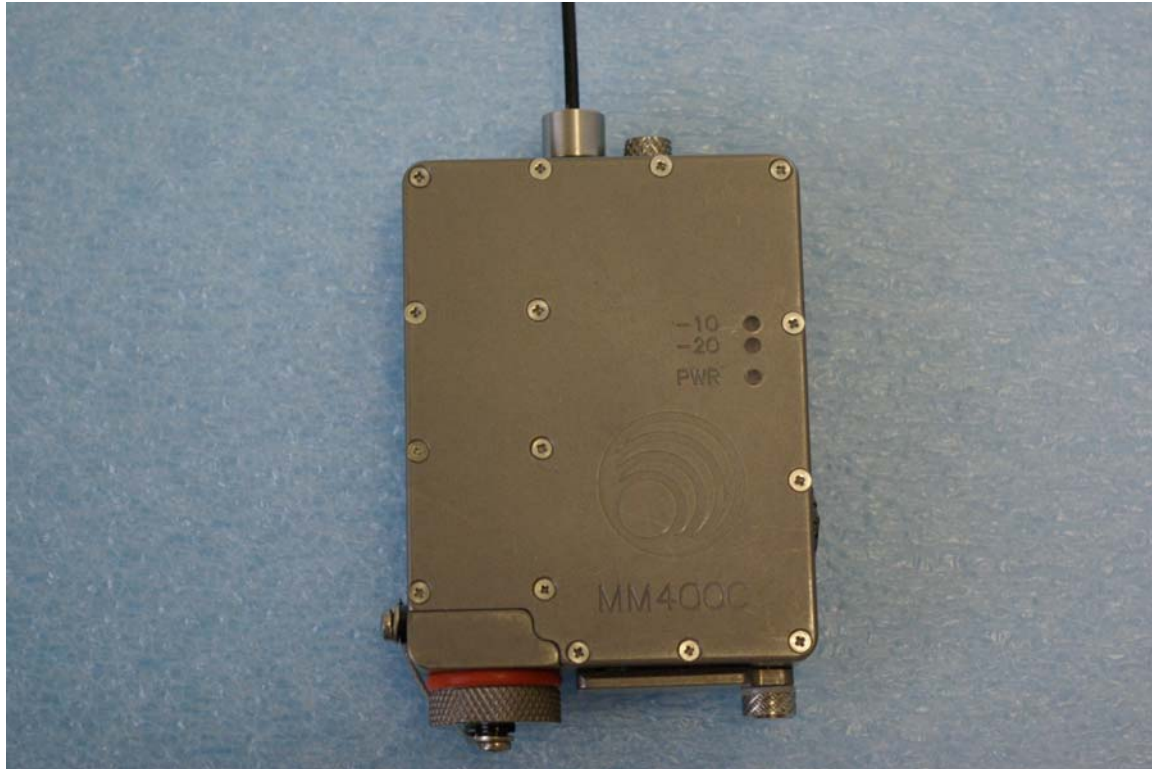

External Photographs of EUT

Rogers Labs, Inc.
4405 W. 259th Terrace
Louisburg, KS 66053
Phone/Fax: (913) 837-3214

Lectrosonics, Inc.
Model: MM400C
Test #: 080502A
Test to: FCC Parts 2 and 74
File: ExtPho DBZMM400E

FCC ID#: DBZMM400E
SN: P554
Page 1 of 2
Date: May 13, 2008

Rogers Labs, Inc.
4405 W. 259th Terrace
Louisburg, KS 66053
Phone/Fax: (913) 837-3214

Lectrosonics, Inc.
Model: MM400C
Test #: 080502A
Test to: FCC Parts 2 and 74
File: ExtPho DBZMM400E