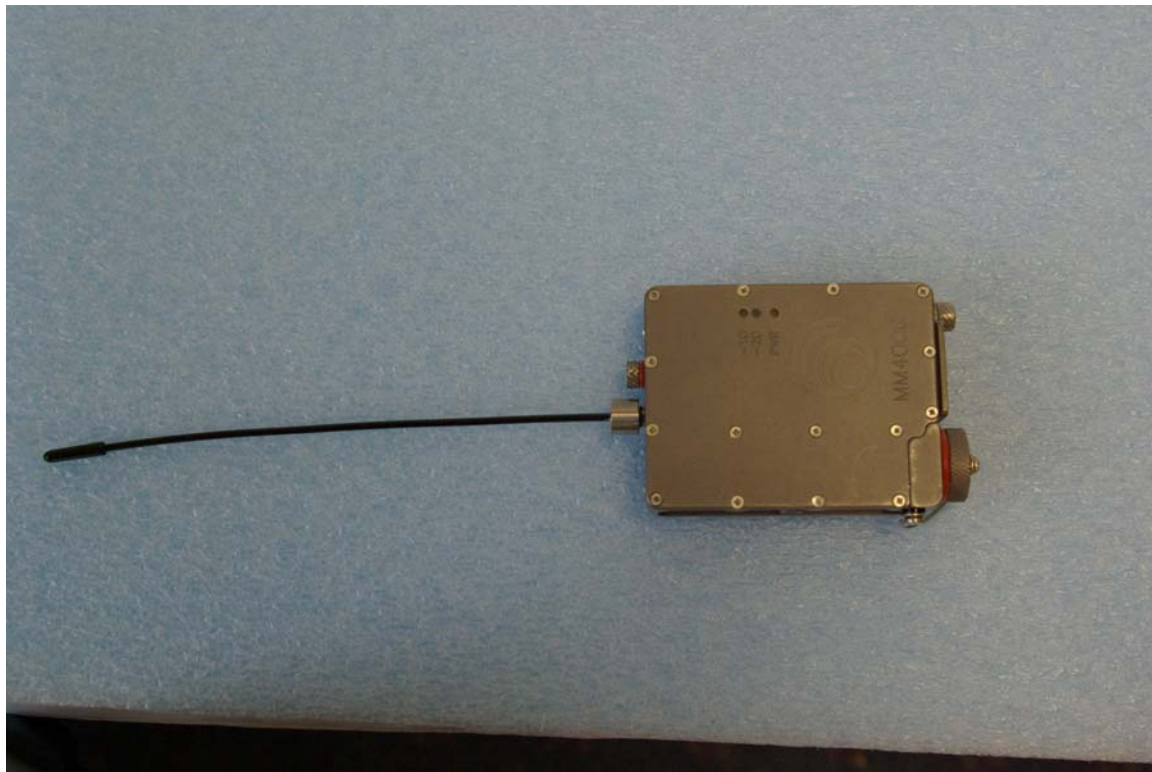

External Photographs of EUT

Rogers Labs, Inc.
4405 W. 259th Terrace
Louisburg, KS 66053
Phone/Fax: (913) 837-3214

Lectrosonics, Inc.
Model: MM400C
Test #: 080502A
Test to: FCC Parts 2 and 74
File: ExtPho DBZMM400E

FCC ID#: DBZMM400E
SN: P554
Page 1 of 2
Date: May 13, 2008

Rogers Labs, Inc.
4405 W. 259th Terrace
Louisburg, KS 66053
Phone/Fax: (913) 837-3214

Lectrosonics, Inc.
Model: MM400C
Test #: 080502A
Test to: FCC Parts 2 and 74
File: ExtPho DBZMM400E