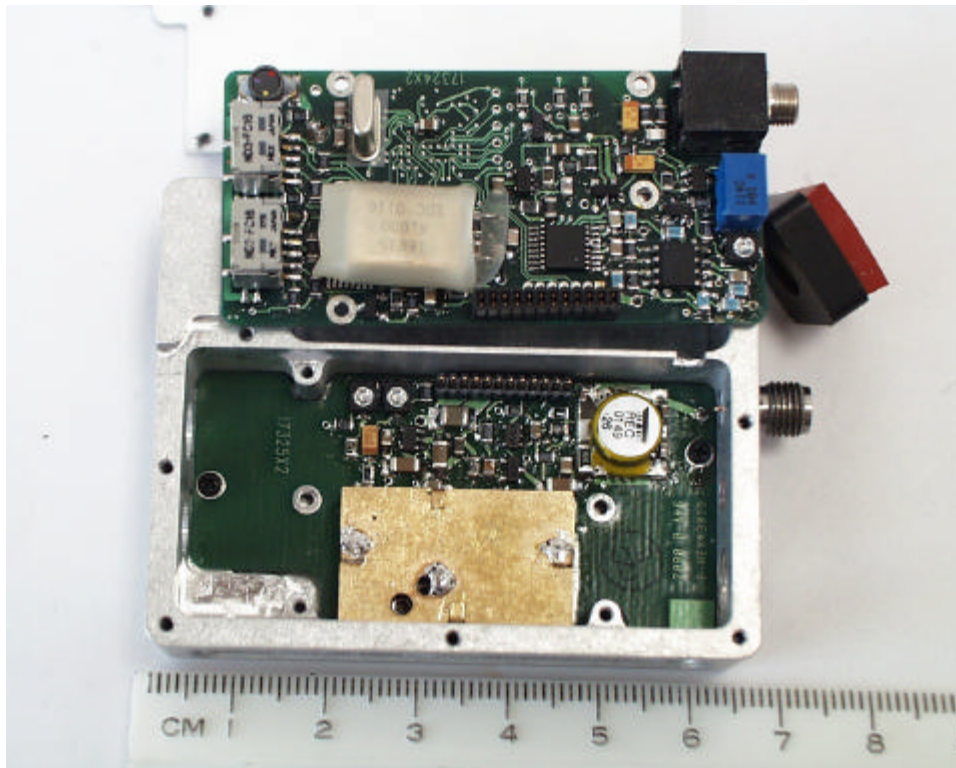

Internal Photographs for MM400

ROGERS LABS, INC.  
4405 W. 259th Terrace  
Louisburg, KS 66053  
Phone/Fax: (913) 837-3214

Lectrosnics, Inc.  
MODEL: MM200/MM400  
Test #: 020410  
Test to: FCC Parts 2 and 74

FCC ID: DBZ MM400

Page 1 of 3

MM400Tsup.doc 4/9/2002

ROGERS LABS, INC.  
4405 W. 259th Terrace  
Louisburg, KS 66053  
Phone/Fax: (913) 837-3214

Lectrosnics, Inc.  
MODEL: MM200/MM400  
Test #: 020410  
Test to: FCC Parts 2 and 74