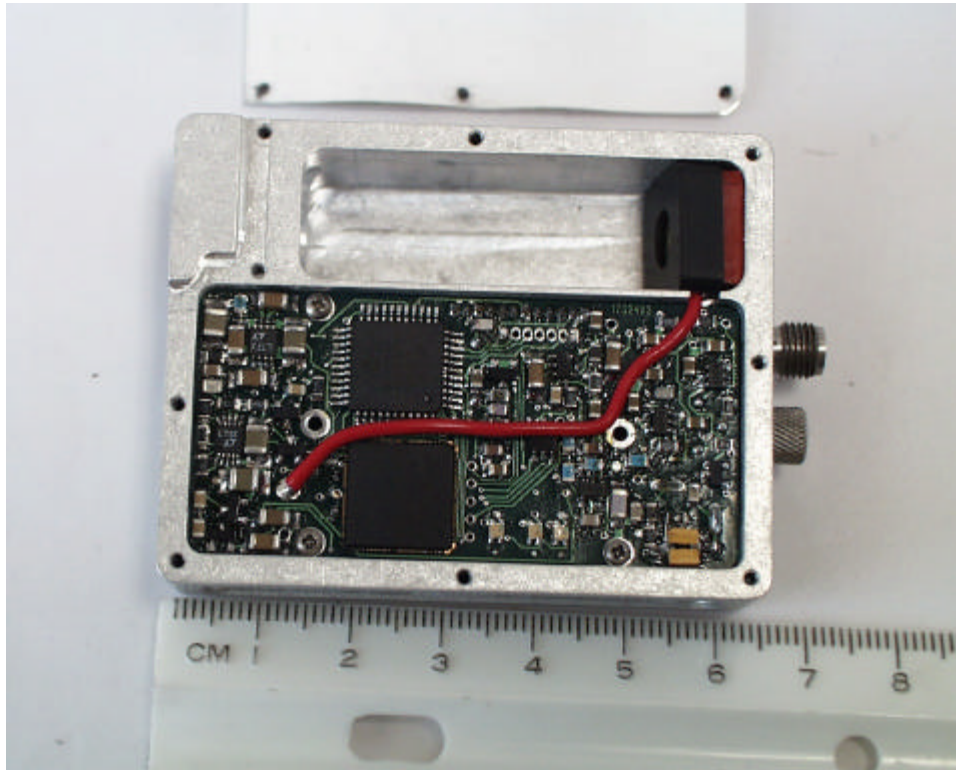

Internal Photographs for MM400

ROGERS LABS, INC.  
4405 W. 259th Terrace  
Louisburg, KS 66053  
Phone/Fax: (913) 837-3214

Lectrosnics, Inc.  
MODEL: MM200/MM400  
Test #: 020410  
Test to: FCC Parts 2 and 74

FCC ID: DBZ MM400

Page 1 of 3

MM400Tsup.doc 4/9/2002

ROGERS LABS, INC.  
4405 W. 259th Terrace  
Louisburg, KS 66053  
Phone/Fax: (913) 837-3214

Lectrosnics, Inc.  
MODEL: MM200/MM400  
Test #: 020410  
Test to: FCC Parts 2 and 74