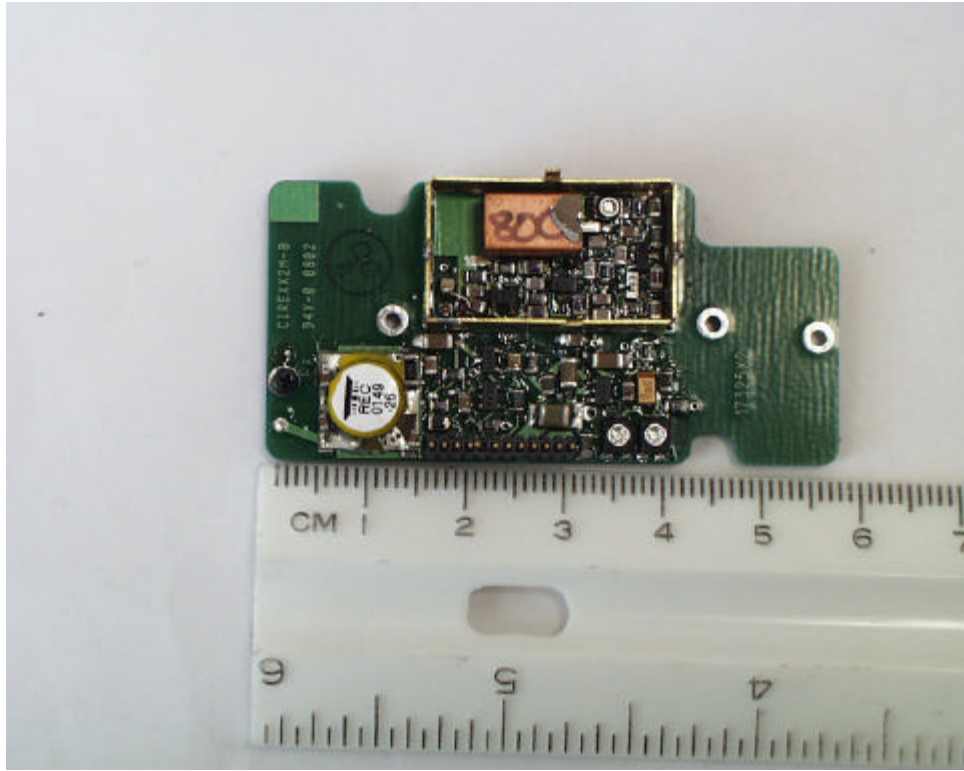

FCC ID: DBZ MM400

Page 1 of 3

MM400Tsup.doc 4/9/2002

ROGERS LABS, INC.  
4405 W. 259th Terrace  
Louisburg, KS 66053  
Phone/Fax: (913) 837-3214

Lectrosnics, Inc.  
MODEL: MM200/MM400  
Test #: 020410  
Test to: FCC Parts 2 and 74

FCC ID: DBZ MM400

Page 2 of 3

MM400Tsup.doc 4/9/2002

ROGERS LABS, INC.  
4405 W. 259th Terrace  
Louisburg, KS 66053  
Phone/Fax: (913) 837-3214

Lectrosnics, Inc.  
MODEL: MM200/MM400  
Test #: 020410  
Test to: FCC Parts 2 and 74