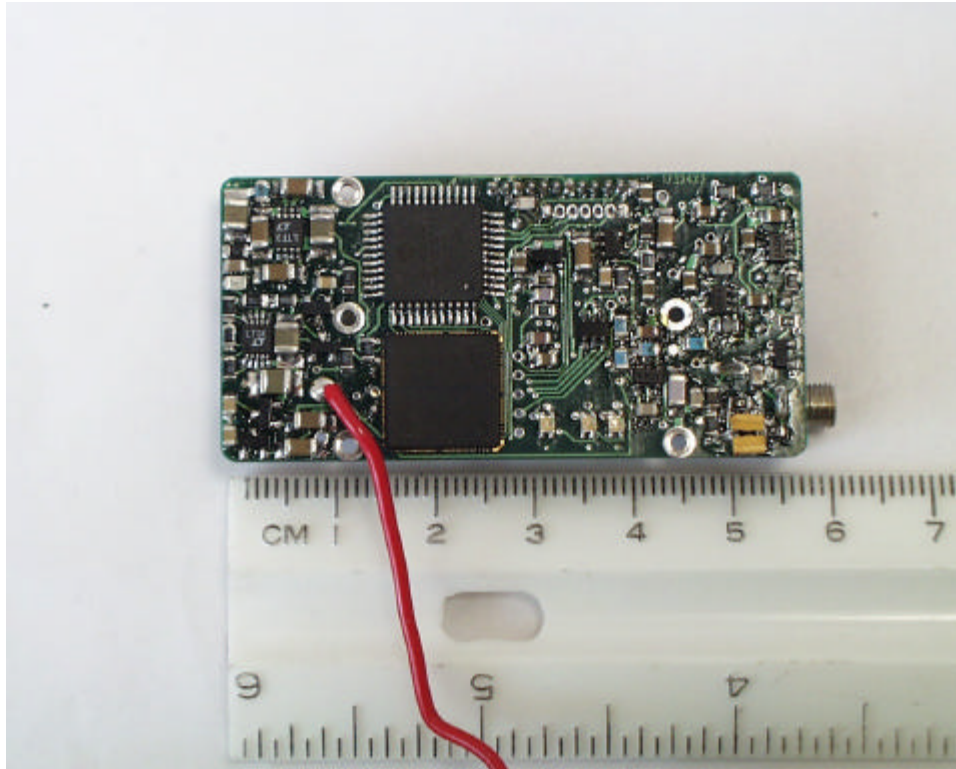

Internal Photographs for MM400

ROGERS LABS, INC.  
4405 W. 259th Terrace  
Louisburg, KS 66053  
Phone/Fax: (913) 837-3214

Lectrosnics, Inc.  
MODEL: MM200/MM400  
Test #: 020410  
Test to: FCC Parts 2 and 74

FCC ID: DBZ MM400

Page 1 of 3

MM400Tsup.doc 4/9/2002

ROGERS LABS, INC.  
4405 W. 259th Terrace  
Louisburg, KS 66053  
Phone/Fax: (913) 837-3214

Lectrosnics, Inc.  
MODEL: MM200/MM400  
Test #: 020410  
Test to: FCC Parts 2 and 74