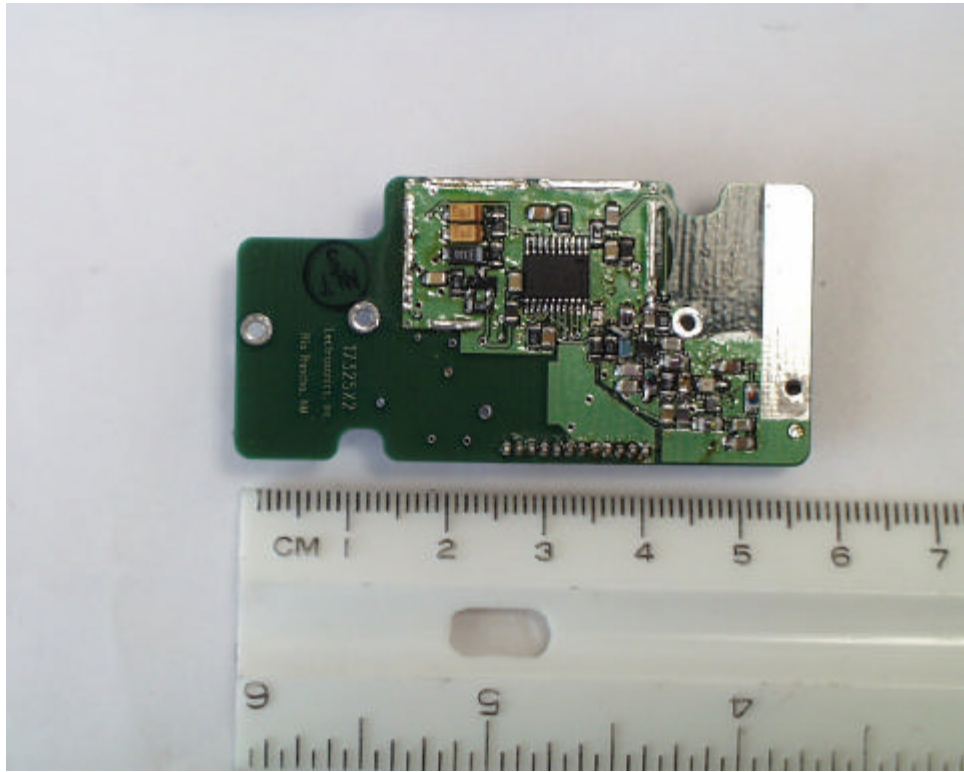

FCC ID: DBZ MM400

Page 1 of 3

MM400Tsup.doc 4/9/2002

ROGERS LABS, INC.  
4405 W. 259th Terrace  
Louisburg, KS 66053  
Phone/Fax: (913) 837-3214

Lectrosnics, Inc.  
MODEL: MM200/MM400  
Test #: 020410  
Test to: FCC Parts 2 and 74

FCC ID: DBZ MM400

Page 2 of 3

MM400Tsup.doc 4/9/2002

ROGERS LABS, INC.  
4405 W. 259th Terrace  
Louisburg, KS 66053  
Phone/Fax: (913) 837-3214

Lectrosnics, Inc.  
MODEL: MM200/MM400  
Test #: 020410  
Test to: FCC Parts 2 and 74