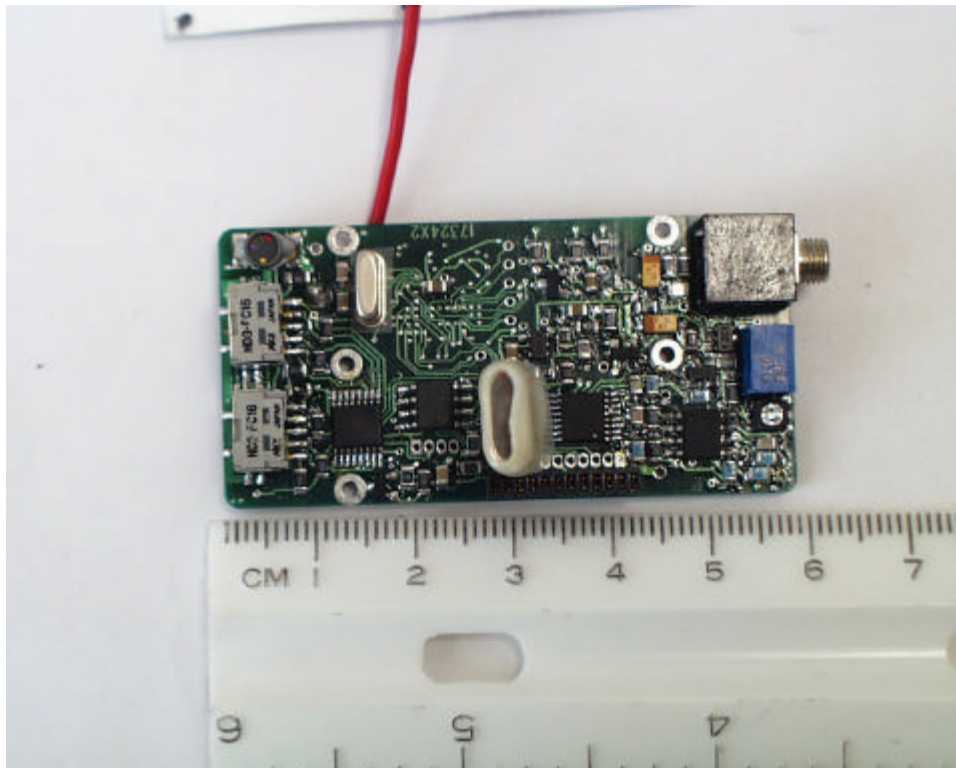

Internal Photographs for MM400

ROGERS LABS, INC.  
4405 W. 259th Terrace  
Louisburg, KS 66053  
Phone/Fax: (913) 837-3214

Lectrosnics, Inc.  
MODEL: MM200/MM400  
Test #: 020410  
Test to: FCC Parts 2 and 74

FCC ID: DBZ MM400

Page 1 of 3

MM400Tsup.doc 4/9/2002

ROGERS LABS, INC.  
4405 W. 259th Terrace  
Louisburg, KS 66053  
Phone/Fax: (913) 837-3214

Lectrosnics, Inc.  
MODEL: MM200/MM400  
Test #: 020410  
Test to: FCC Parts 2 and 74