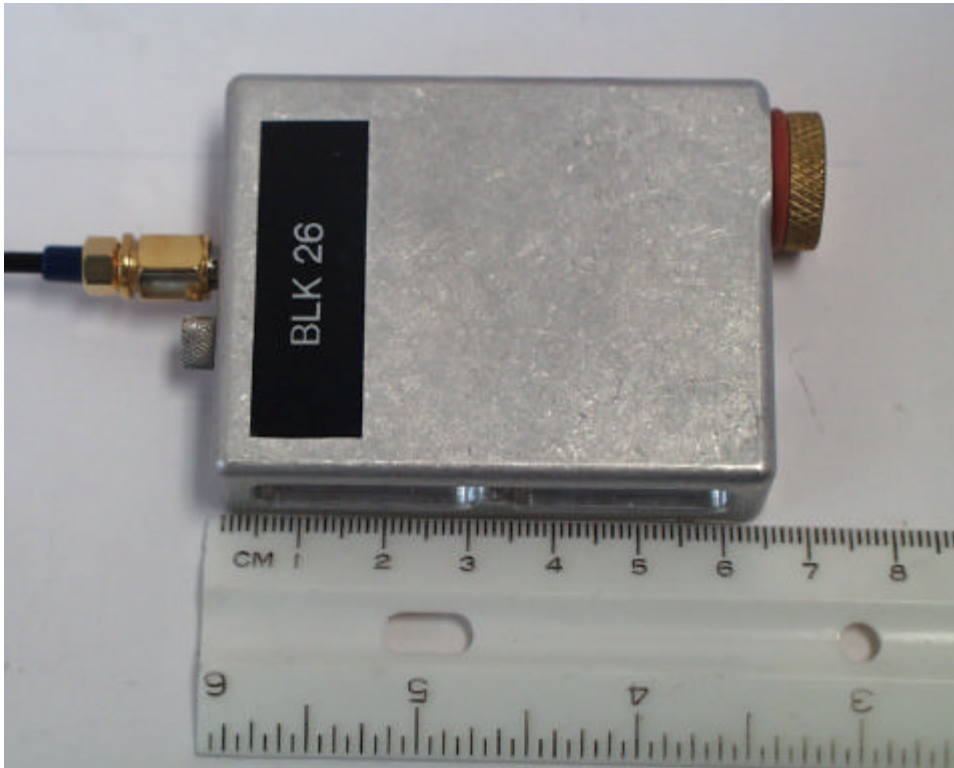

External Photos of for MM200

ROGERS LABS, INC.  
4405 W. 259th Terrace  
Louisburg, KS 66053  
Phone/Fax: (913) 837-3214

Lectrosnics, Inc.  
MODEL: MM200/MM400  
Test #: 020410  
Test to: FCC Parts 2 and 74

FCC ID: DBZ MM400

Page 1 of 2

ROGERS LABS, INC.  
4405 W. 259th Terrace  
Louisburg, KS 66053  
Phone/Fax: (913) 837-3214

Lectrosnics, Inc.  
MODEL: MM200/MM400  
Test #: 020410  
Test to: FCC Parts 2 and 74