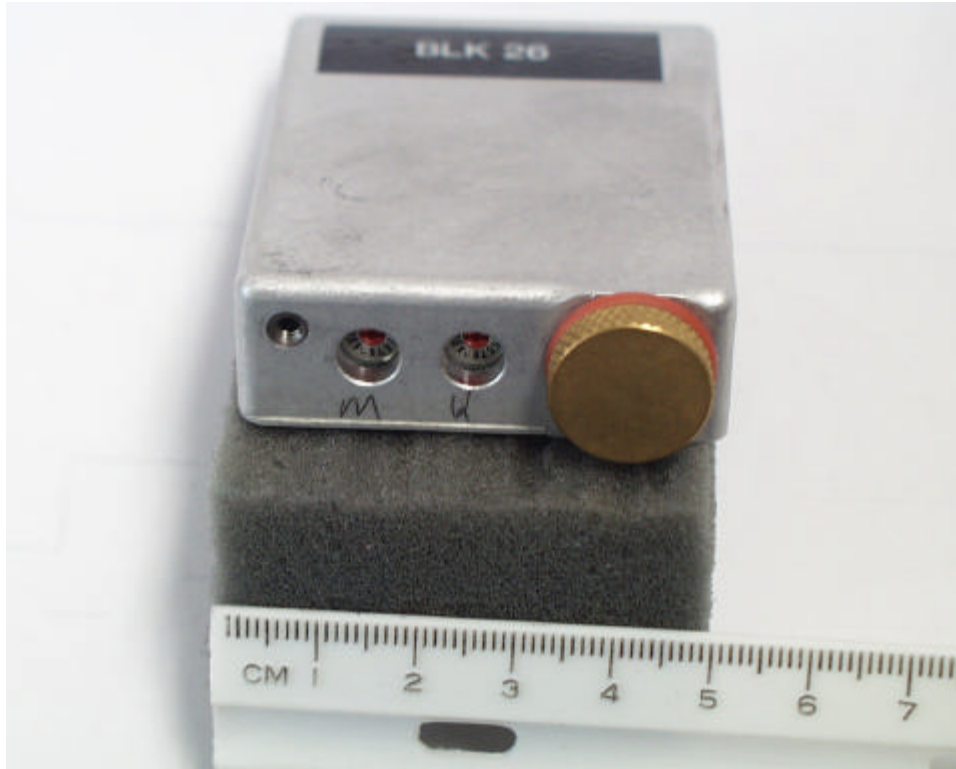

External Photos of for MM200

ROGERS LABS, INC.  
4405 W. 259th Terrace  
Louisburg, KS 66053  
Phone/Fax: (913) 837-3214

Lectrosnics, Inc.  
MODEL: MM200/MM400  
Test #: 020410  
Test to: FCC Parts 2 and 74

FCC ID: DBZ MM400

Page 1 of 2

ROGERS LABS, INC.  
4405 W. 259th Terrace  
Louisburg, KS 66053  
Phone/Fax: (913) 837-3214

Lectrosnics, Inc.  
MODEL: MM200/MM400  
Test #: 020410  
Test to: FCC Parts 2 and 74