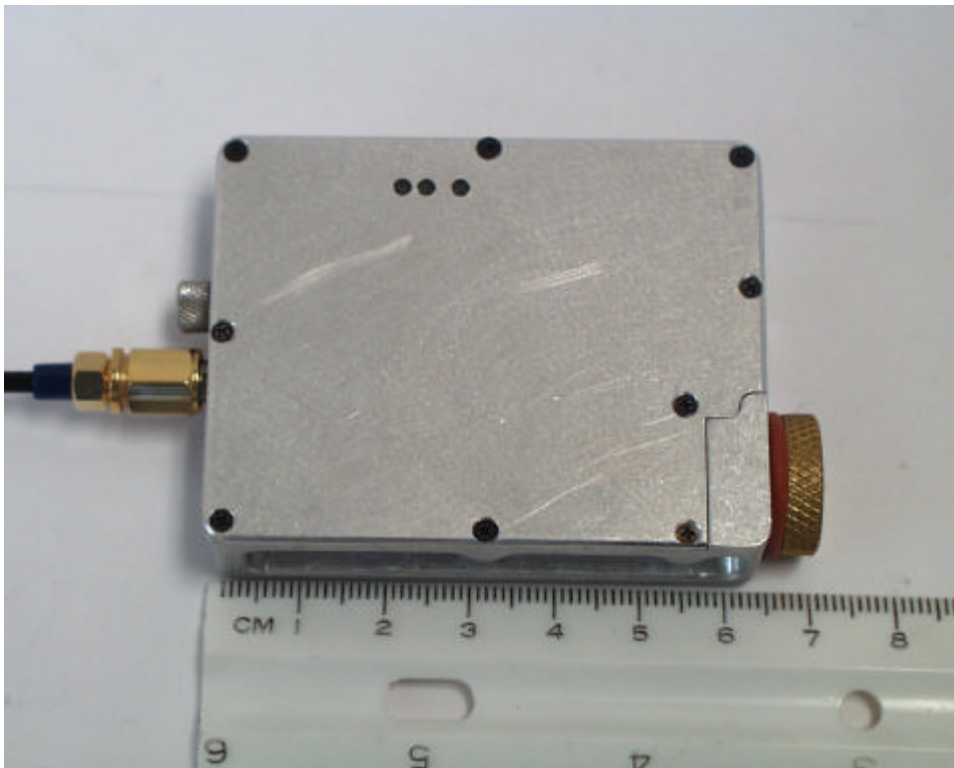

External Photos of for MM200

ROGERS LABS, INC.  
4405 W. 259th Terrace  
Louisburg, KS 66053  
Phone/Fax: (913) 837-3214

Lectrosnics, Inc.  
MODEL: MM200/MM400  
Test #: 020410  
Test to: FCC Parts 2 and 74

FCC ID: DBZ MM400

Page 1 of 2

ROGERS LABS, INC.  
4405 W. 259th Terrace  
Louisburg, KS 66053  
Phone/Fax: (913) 837-3214

Lectrosnics, Inc.  
MODEL: MM200/MM400  
Test #: 020410  
Test to: FCC Parts 2 and 74