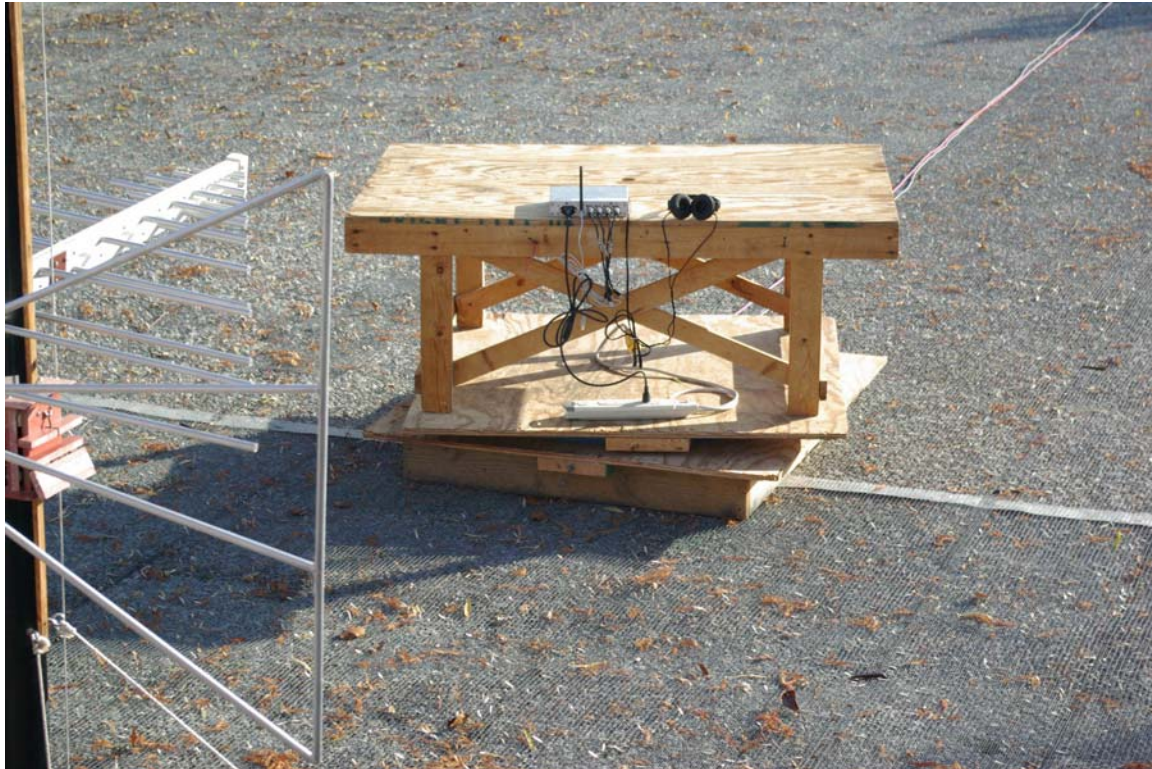

Test setup photographs

Rogers Labs, Inc.
4405 W. 259th Terrace
Louisburg, KS 66053
Phone/Fax: (913) 837-3214
Revision 1

Lectrosonics, Inc.
Model: M4T
Test #: 101116m4t
Test to: CR47 Parts 2 and 15.247, RSS-210
File: Short Term Conf TSup M4T

SN: 6
FCC ID: DBZM4T
IC: 8024A-M4T
Page 1 of 2
Date: 12/17/2010

Rogers Labs, Inc.
4405 W. 259th Terrace
Louisburg, KS 66053
Phone/Fax: (913) 837-3214
Revision 1

Lectrosonics, Inc.
Model: M4T
Test #: 101116m4t
Test to: CR47 Parts 2 and 15.247, RSS-210
File: Short Term Conf TSup M4T