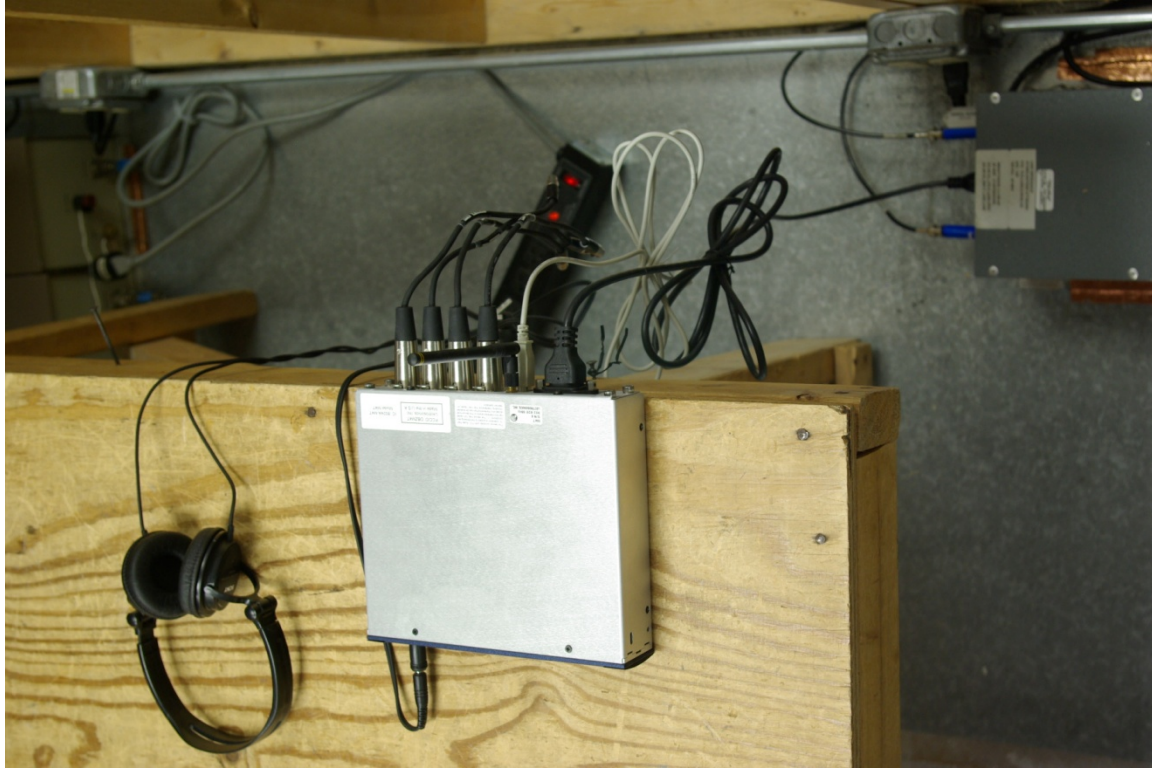

Test setup photographs

Rogers Labs, Inc.
4405 W. 259th Terrace
Louisburg, KS 66053
Phone/Fax: (913) 837-3214
Revision 1

Lectrosonics, Inc.
Model: M4T
Test #: 101116m4t
Test to: CR47 Parts 2 and 15.247, RSS-210
File: Short Term Conf TSup M4T

SN: 6
FCC ID: DBZM4T
IC: 8024A-M4T
Page 1 of 2
Date: 12/17/2010

Rogers Labs, Inc.
4405 W. 259th Terrace
Louisburg, KS 66053
Phone/Fax: (913) 837-3214
Revision 1

Lectrosonics, Inc.
Model: M4T
Test #: 101116m4t
Test to: CR47 Parts 2 and 15.247, RSS-210
File: Short Term Conf TSup M4T