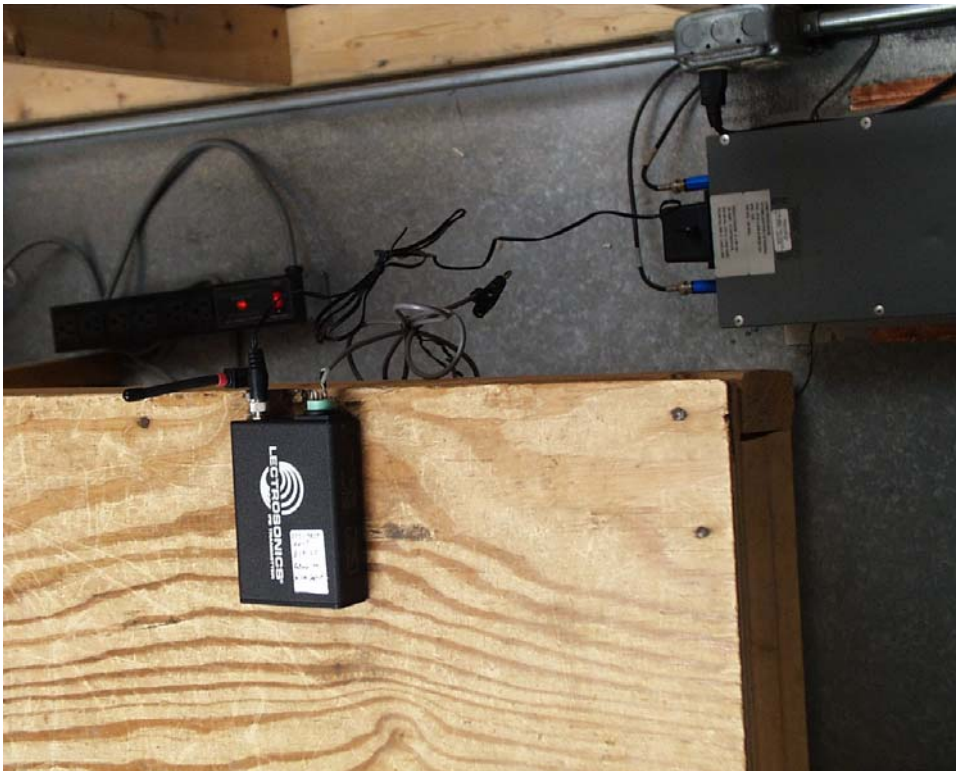

Test Setup Photograph information for IFBT4M

ROGERS LABS, INC.
4405 W. 259th Terrace
Louisburg, KS 66053
Phone/Fax: (913) 837-3214

LectroSonics Inc.
MODEL: IFBT4
Test #: 061017A
Test to: FCC Parts 2 and 74

FCCID#: DBZIFBT4M
S/N:P457

ROGERS LABS, INC.
4405 W. 259th Terrace
Louisburg, KS 66053
Phone/Fax: (913) 837-3214

LectroSonics Inc.
MODEL: IFBT4
Test #: 061017A
Test to: FCC Parts 2 and 74

FCCID#: DBZIFBT4M
S/N:P457