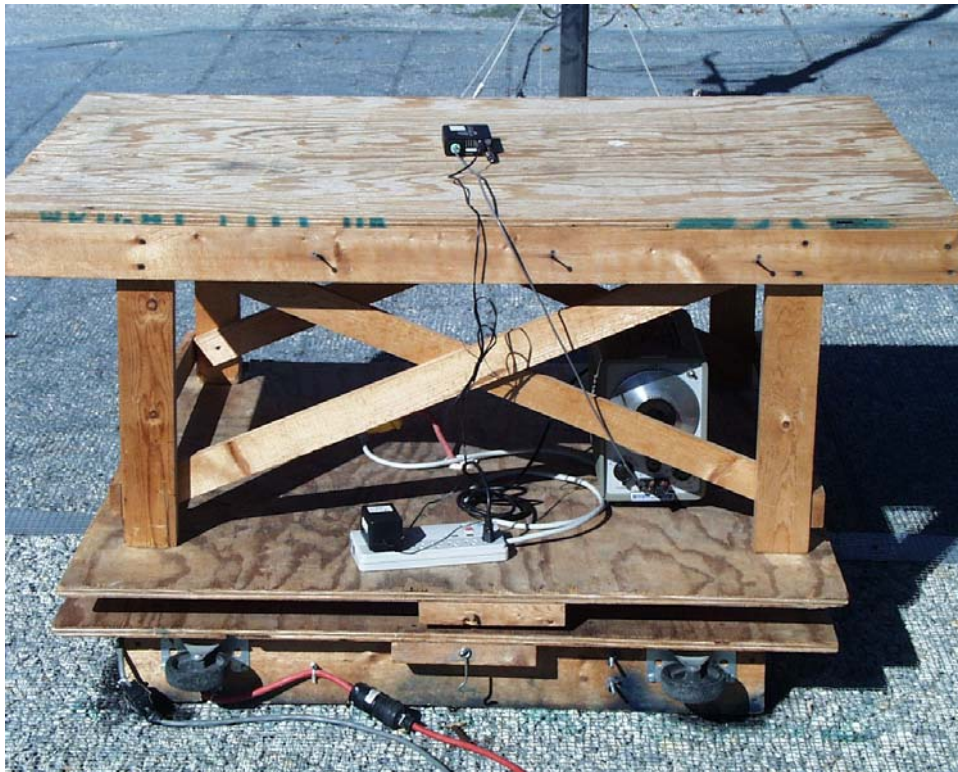

Test Setup Photograph information for IFBT4L

ROGERS LABS, INC.
4405 W. 259th Terrace
Louisburg, KS 66053
Phone/Fax: (913) 837-3214

LectroSonics Inc.
MODEL: IFBT4
Test #: 061017
Test to: FCC Parts 2 and 74

FCCID#: DBZIFBT4L
S/N:P452
Page 1 of 2
IFBT4L Test Setup Photos 10/27/2006

ROGERS LABS, INC.
4405 W. 259th Terrace
Louisburg, KS 66053
Phone/Fax: (913) 837-3214

LectroSonics Inc.
MODEL: IFBT4
Test #: 061017
Test to: FCC Parts 2 and 74