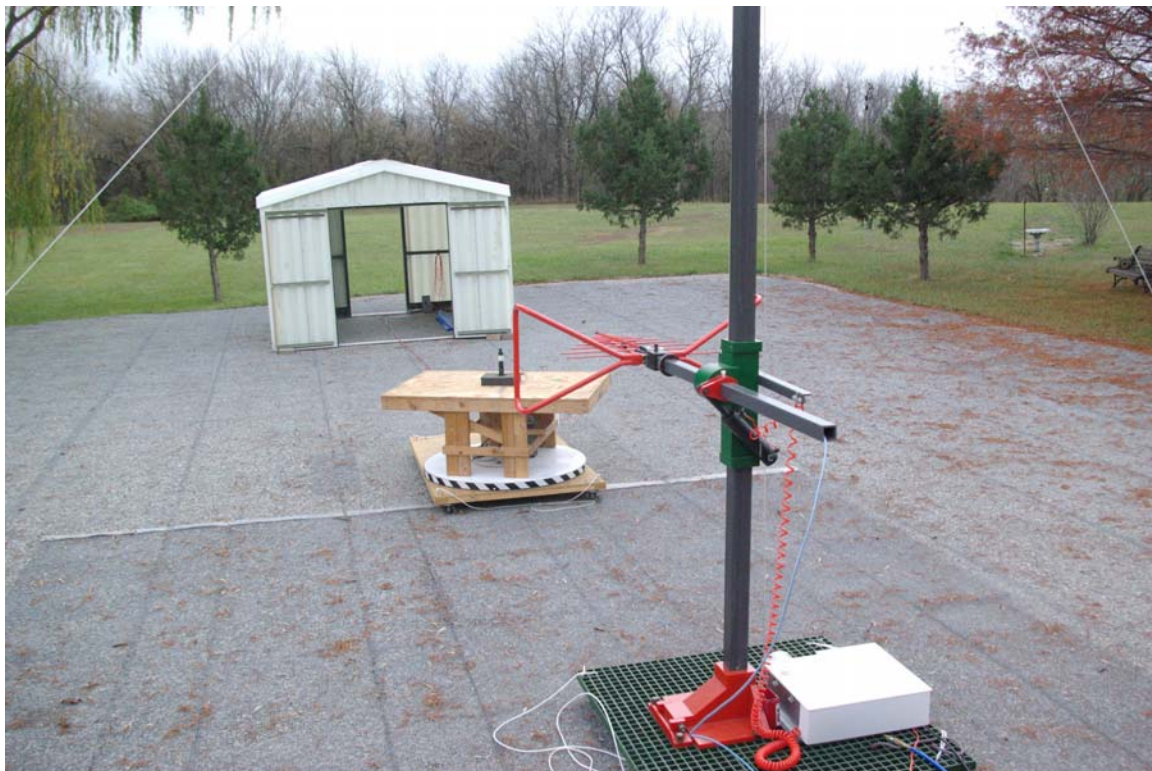

## Photographs of Test Setup

Rogers Labs, Inc.  
4405 W. 259th Terrace  
Louisburg, KS 66053  
Phone/Fax: (913) 837-3214  
Revision 1

Lectrosonics, Inc.  
Model: HHL  
Test #: 111114L  
Test to: FCC Parts 2 and 74, RSS-123 Issue 2  
File: TSup HHL