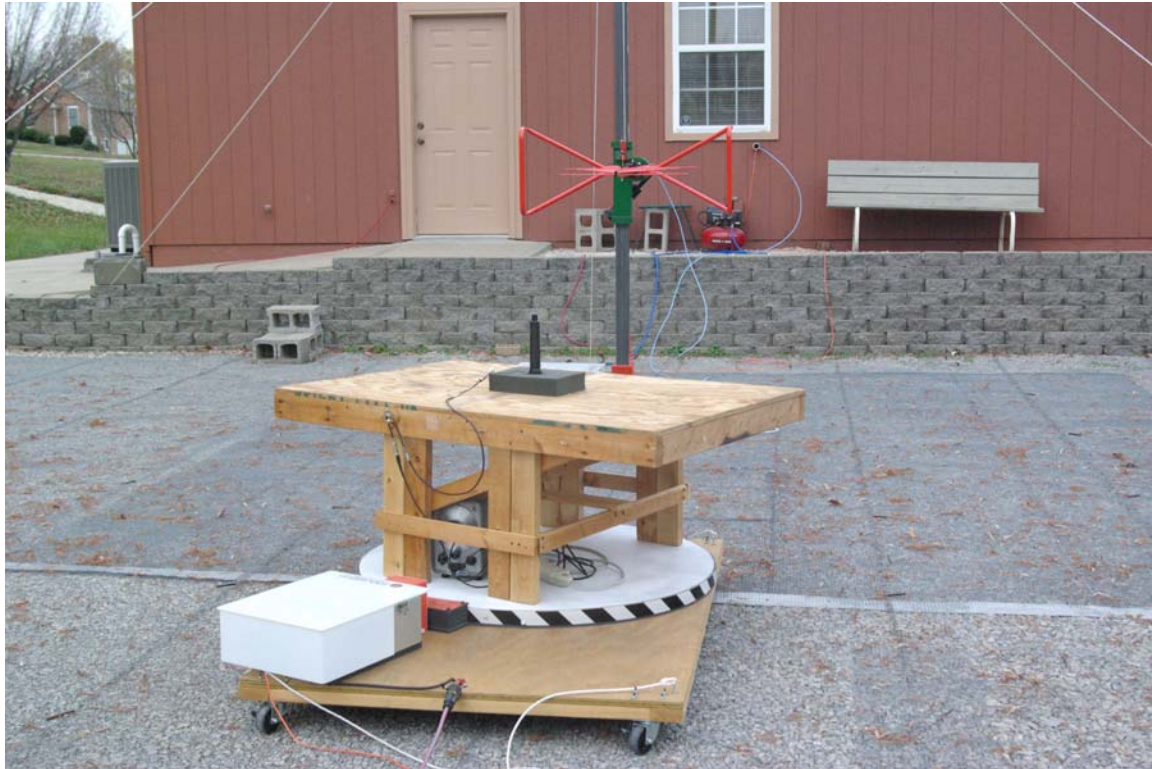

## Photographs of Test Setup

Rogers Labs, Inc.  
4405 W. 259th Terrace  
Louisburg, KS 66053  
Phone/Fax: (913) 837-3214  
Revision 1

Lectrosonics, Inc.  
Model: HHL  
Test #: 111114L  
Test to: FCC Parts 2 and 74, RSS-123 Issue 2  
File: TSup HHL

IC: 8024A-HHL  
FCC ID: DBZHHL  
SN: 9, 13, 15  
Date: November 27, 2011  
Page 1 of 2

Rogers Labs, Inc.  
4405 W. 259th Terrace  
Louisburg, KS 66053  
Phone/Fax: (913) 837-3214  
Revision 1

Lectrosonics, Inc.  
Model: HHL  
Test #: 111114L  
Test to: FCC Parts 2 and 74, RSS-123 Issue 2  
File: TSup HHL